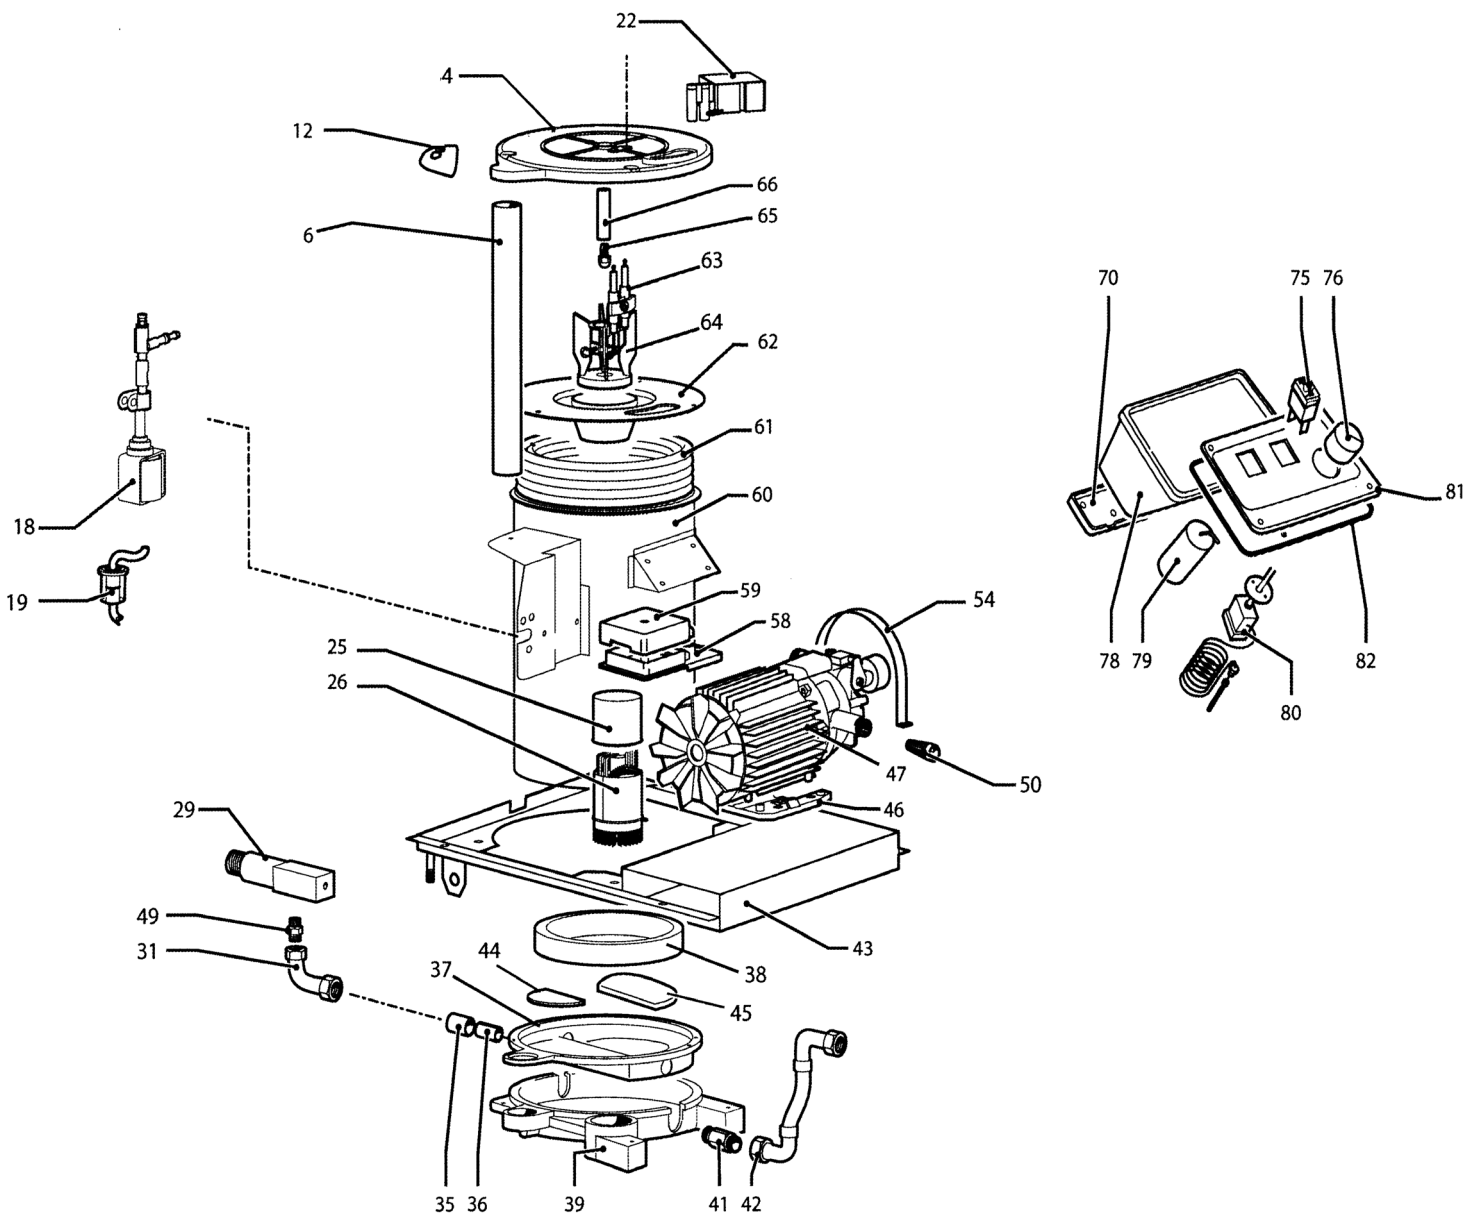

KEY No.	PART No.	STOCK No.	DESCRIPTION
49	Y31000023	22014	Nipple
50	Y40080031	20187	Inlet filter
54	Y40070287	22067	Fixing clamp
58	Y46080141	22068	Electrical box base
59	Y46080140	22069	Electrical box cover
60	Y56130188	22070	Boiler body
61	Y46040017	22071	Coil
62	Y50130027	22072	Disk head holder
63	Y46140003	22073	Electrode
64	Y30990297	22075	Complete defector
65	Y31040007	22077	Nozzle
66	Y40060187	22078	Nozzle holder pin
70	Y46080071	22079	Cable cover
75	Y34010179	22081	Switch
76	Y46080019	22083	Thermostat knob
78	Y46080065	22084	Box
79	Y34040016	22025	Capacitor
80	Y34030032	22085	Thermostat
81	Y46080120	22086	Electrical box cover
82	Y46080078	22087	Gasket

SPARE PARTS DRAWING SHEET FOR

3000W Hot Water Pressure Washer

Part C

Stock No.13754

Part No.HPW4000

Helpline: (023) 8049 4344. **Sales Desk:** (023) 8049 4333. **General Enquiries:** (023) 8026 6355.

DRAPER TOOLS LTD, HURSLEY ROAD, CHANDLER'S FORD, EASTLEIGH, HANTS. SO53 1YF. U.K. internet: www.draper.co.uk e-mail: sales@drapertools.com