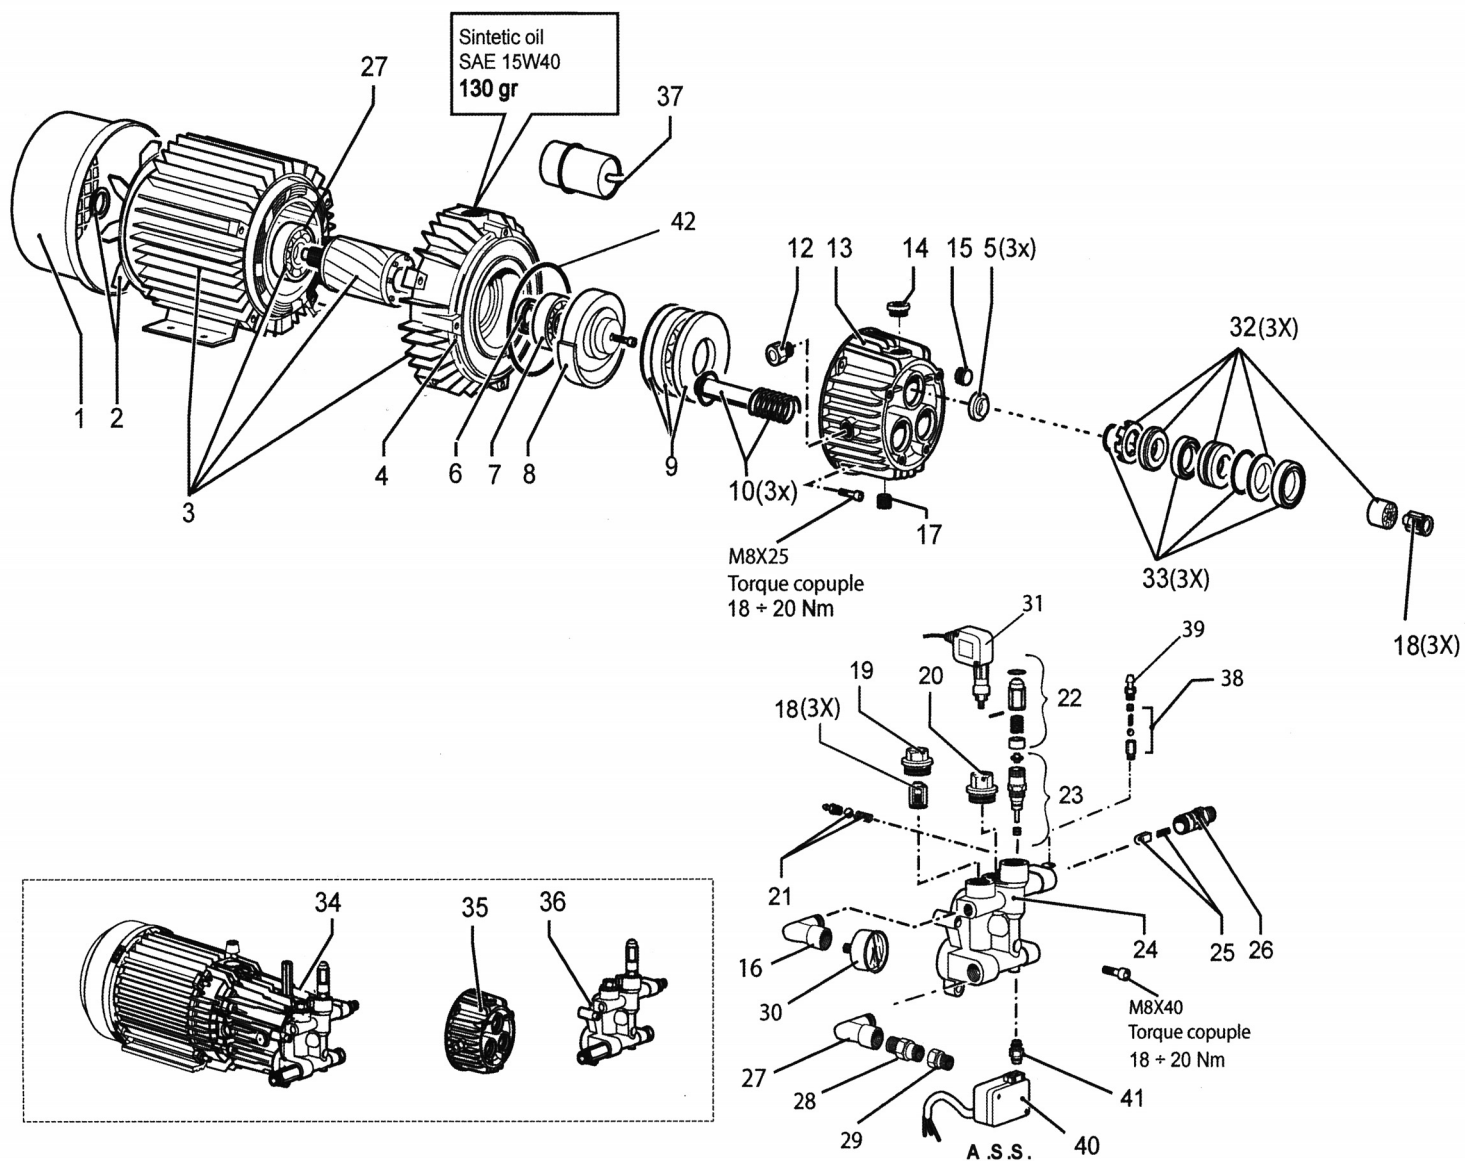

3000W Hot Water Pressure Washer

Part A

Stock No.13754

Part No.HPW4000

Helpline: (023) 8049 4344. Sales Desk: (023) 8049 4333. General Enquiries: (023) 8026 6355.

DRAPER TOOLS LTD, HURSLEY ROAD, CHANDLER'S FORD, EASTLEIGH, HANTS. SO53 1YF. U.K. internet: www.draper.co.uk e-mail: sales@drapertools.com

DKDH101111