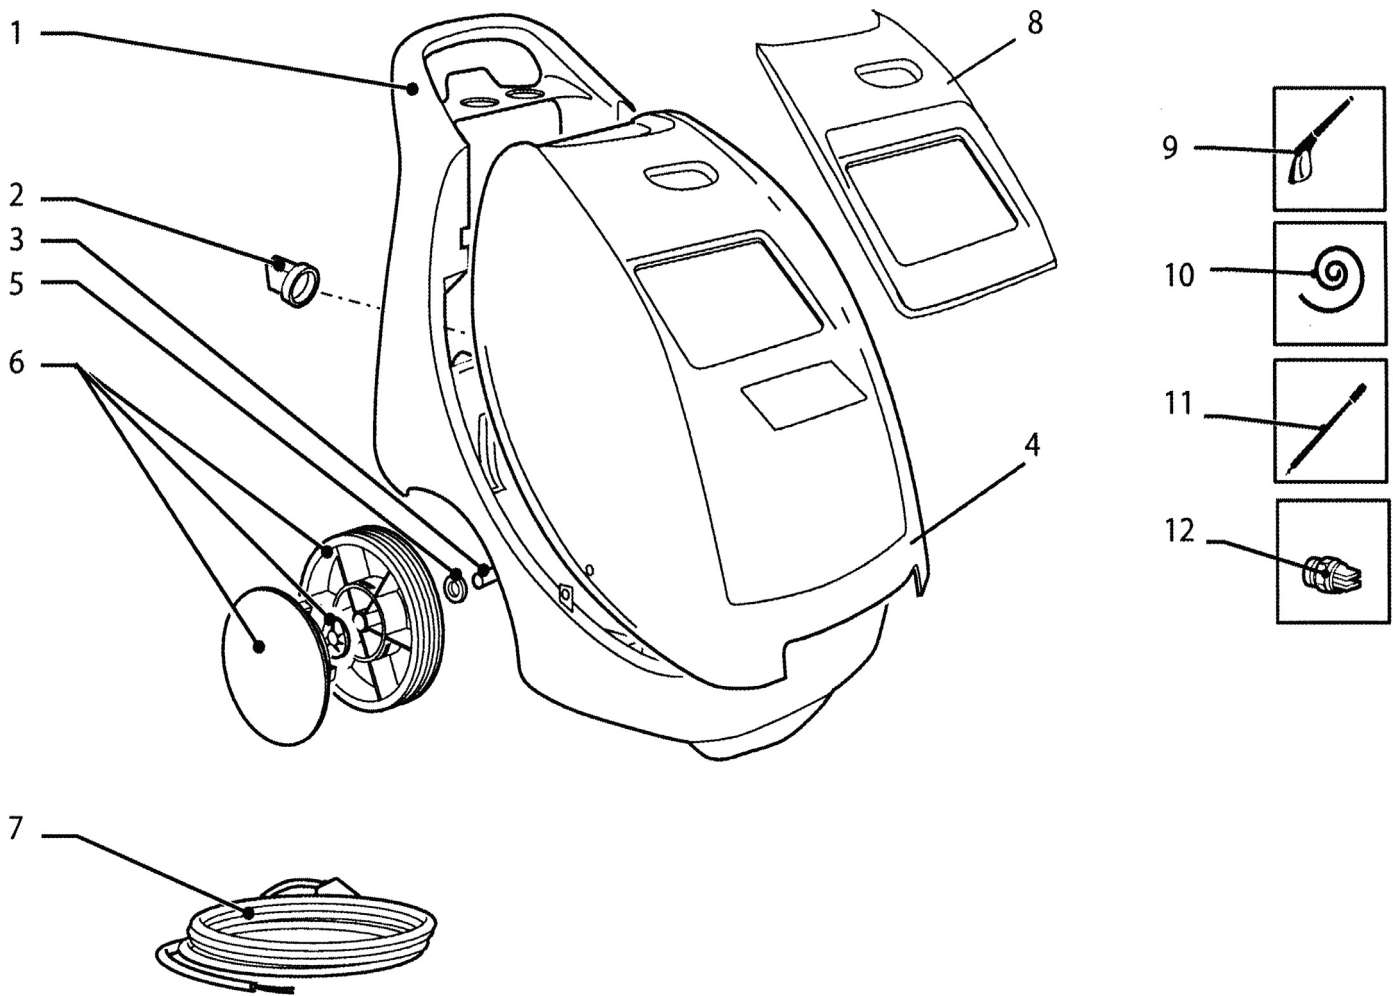

DKDH101111

SPARE PARTS DRAWING SHEET FOR

3000W Hot Water Pressure Washer

Stock No.13754

Part No.HPW4000

Part B

KEY No.	PART No.	STOCK No.	DESCRIPTION
1	Y46080142	22033	Base
2	Y46080027	22034	Cap
3	Y46070220	22035	Axle
4	Y46130340	22036	Blue plastic cover
5	Y30040044	22037	Washer
6	Y66050018	22038	Wheels kit