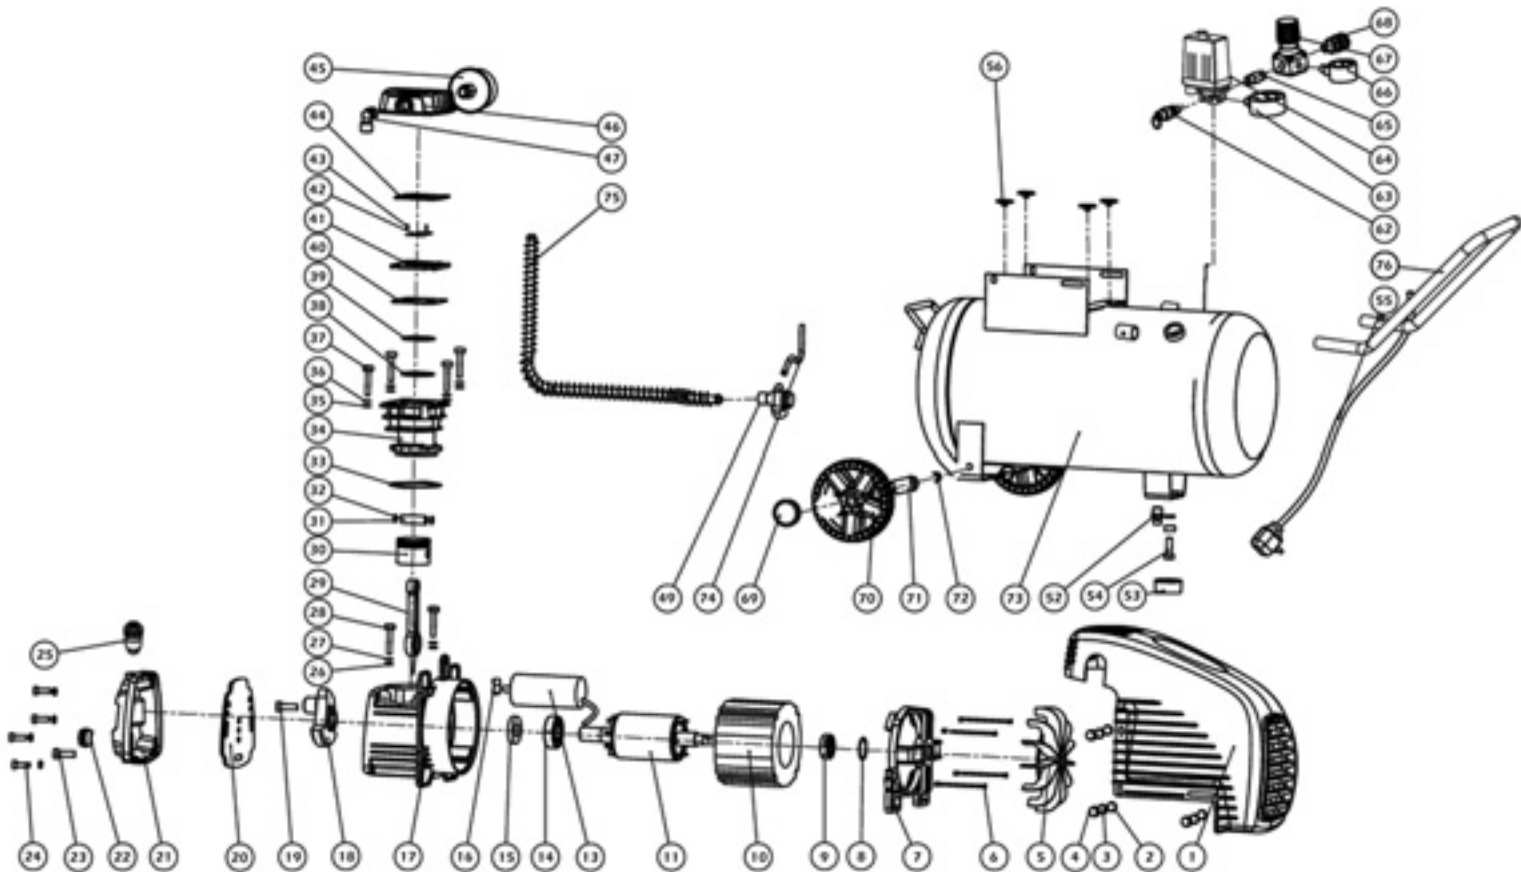

SPARE PARTS DRAWING SHEET FOR

230V 2HP Compressor

Stock No.14444

Part No.DA50/206A

Helpline: (023) 8049 4344. **Sales Desk:** (023) 8049 4333. **General Enquiries:** (023) 8026 6355.

DRAPER TOOLS LTD, HURSLEY ROAD, CHANDLER'S FORD, EASTLEIGH, HANTS. SO53 1YF. U.K. internet: www.drapertools.com e-mail: sales@drapertools.com