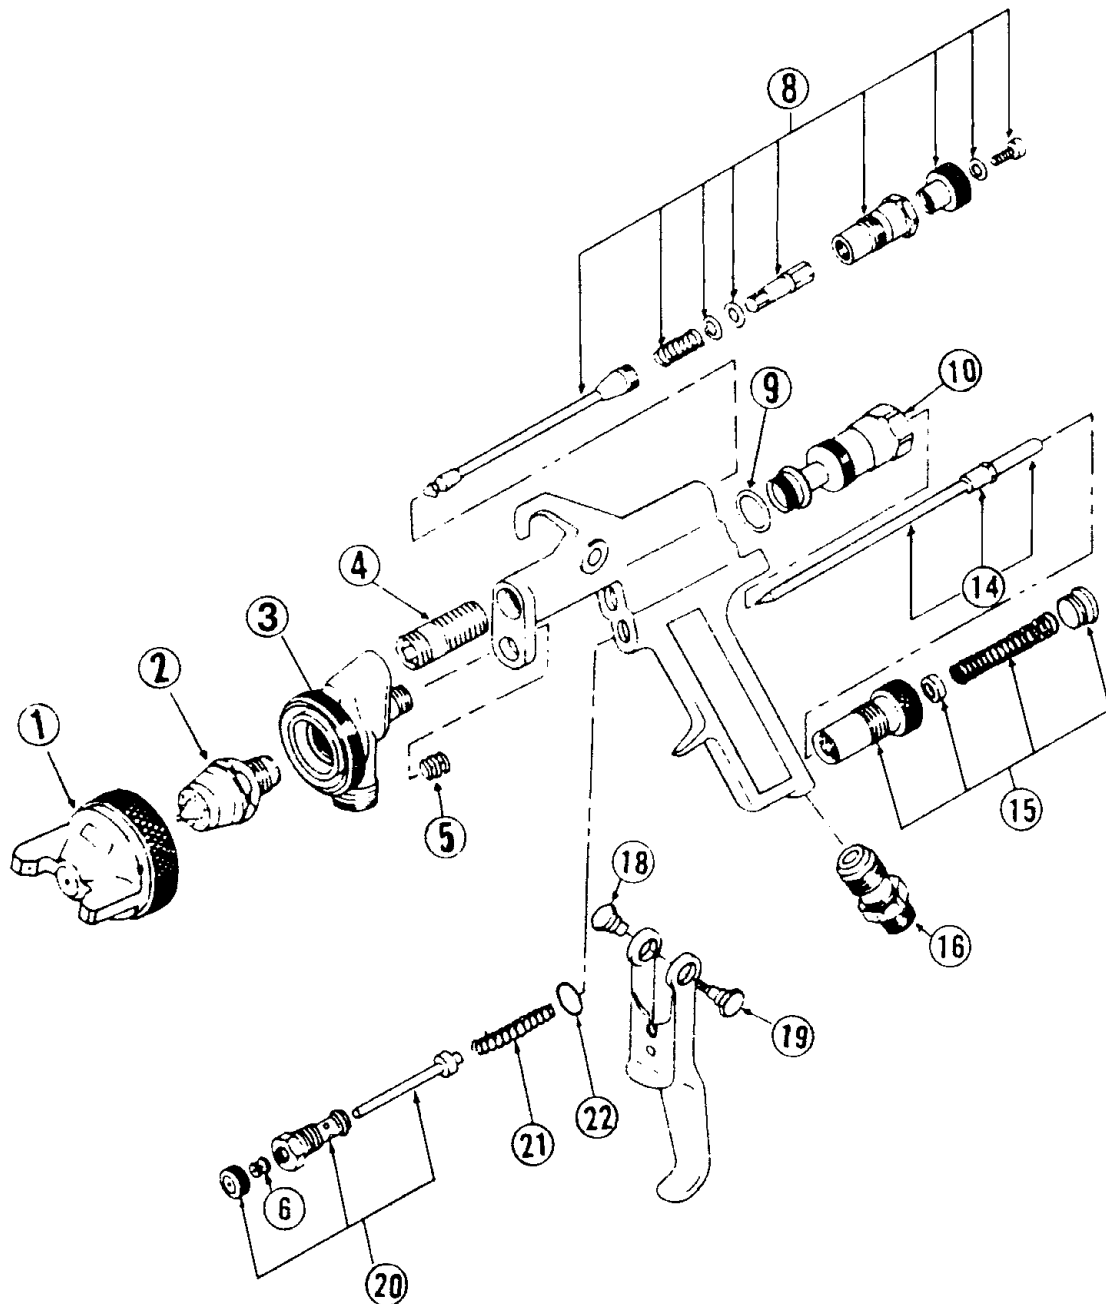

SPRAY GUN

■ STOCK No.19898.

■ PART No.4211 PRO.

SPARE PARTS LISTING & ASSEMBLY DRAWING 09/2003

KEY No.	PART No.	STOCK No.	DESCRIPTION
01	Y4211-01	20419	Air cap set
02	Y4211-02	27715	Fluid nozzle 1.4mm
02	Y4211-02	20420	Fluid nozzle 1.8mm
03	Y4211-03	27057	Head
04	Y4211-04	27058	Screw
05	Y4211-05	20421	Packing (needle)
06	Y4211-06	20422	Packing (air valve)
08	Y4211-08	20424	Needle valve ass'y
09	Y4211-09	20425	Gasket
10	Y4211-10	20426	Housing
14	Y4211-14	20429	Fluid needle ass'y

KEY No.	PART No.	STOCK No.	DESCRIPTION
15	Y4211-15	20430	Fluid control ass'y
16	Y4211-16	22227	Connection
18	Y4211-18	27062	Screw
19	Y4211-19	27063	Stud
20	Y4211-20	27064	Air valve ass'y
21	Y4211-21	20431	Air valve spring
22	Y4211-22	20432	Gasket (air valve)
*	Y4211	21787	Cup sealing gasket
*	Y4211	21398	1ltr pot
*	Y4211	21400	Repair kit