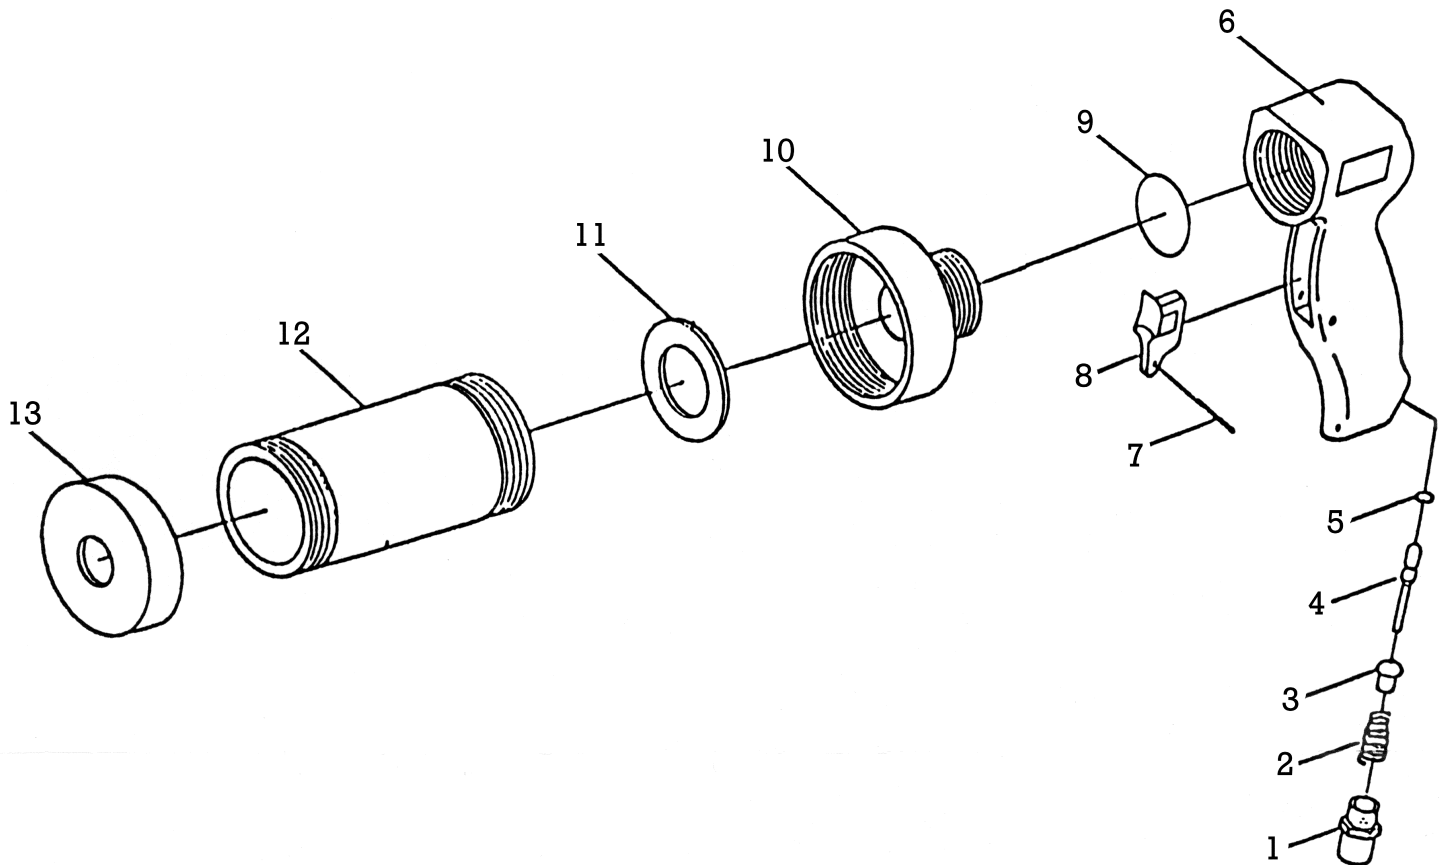

# PARTS LISTING

MACHINE: CAULKING GUN

MACHINE PART No.: 4243

MACHINE STOCK No.: 22301

09/2001

KEY No.	STOCK No.	PART No.	DESCRIPTION
1	25231	Y4243/4-01	Inlet bushing
2	25232	Y4243/4-02	Valve spring
3	25233	Y4243/4-03	Valve ball
4	25235	Y4243/4-04	Valve stem
5	25236	Y4243/4-05	O-ring
6	25237	Y4243/4-06	Handle
7	25238	Y4243/4-07	Pin
8	25239	Y4243/4-08	Trigger
9	25240	Y4243/4-09	O-ring
10	25241	Y4243/4-10	Adaptor
11	25242	Y4243/4-11	Seal
12	25243	Y4243/4-12	Tube
13	25244	Y4243/4-13	End cap