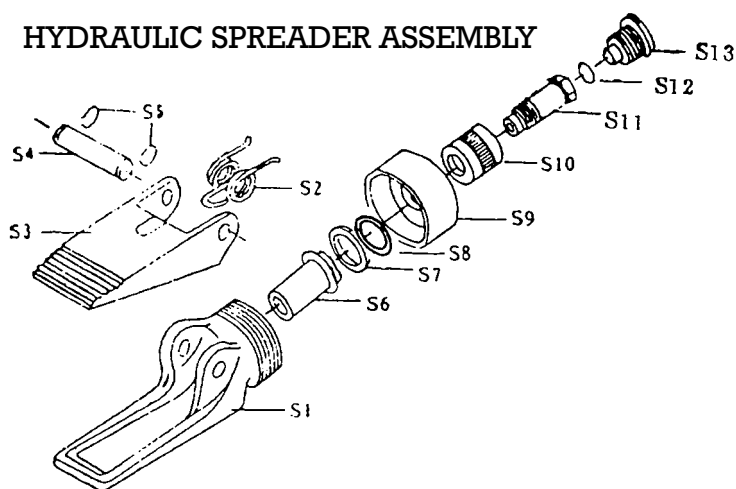

# 4 TONNE BODY REPAIR KIT

■ STOCK No.37874. ■ PART No.BR4/KIT.

### HYDRAULIC RAM ASSEMBLY

KEY No.	PART No.	STOCK No.	DESCRIPTION
S1	YBR4 - S01	38432	Lower duck bill
S2	YBR4 - S02	38433	Spring
S3	YBR4 - S03	38434	Upper duck bill
S4	YBR4 - S04	38435	Pivot pin
S5	YBR4 - S05	38436	Circlip
S6	YBR4 - S06	38437	Piston
S7	YBR4 - S07	38438	Cup seal
S8	YBR4 - S08	38439	O-ring
S9	YBR4 - S09	38440	End cap
S10	YBR4 - S10	38441	Coupling ring
S11	YBR4 - S11	38442	Coupling bolt
S12	YBR4 - S12	38443	O-ring
S13	YBR4 - S13	38444	Dust cap

## SPARE PARTS LISTING

05/2000

HYDRAULIC BODY AND  
FRAME PUMP.

KEY No.	PART No.	STOCK No.	DESCRIPTION
P01	YBR4 - P01	38465	Pump housing
P02	YBR4 - P02	38466	Filter
P03	YBR4 - P03	38467	Seal
P04	YBR4 - P04	38468	Pump reservoir
P05	YBR4 - P05	38469	Reservoir end cap
P06	YBR4 - P06	38470	Pump foot
P07	YBR4 - P07	38471	Hex nut
P08	YBR4 - P08	38472	O-ring
P09	YBR4 - P09	38473	Dip stick
P10	YBR4 - P10	38474	Ball valve
P11	YBR4 - P11	38475	Ball valve
P12	YBR4 - P12	38476	Spring
P13	YBR4 - P13	38477	Overload screw
P14	YBR4 - P14	38478	O-ring
P15	YBR4 - P15	38479	Release valve stem
P16	YBR4 - P16	38480	Seal
P17	YBR4 - P17	38481	O-ring
P18	YBR4 - P18	38482	Clamping nut

## 4 TON BODY REPAIR KIT

KEY No.	PART No.	STOCK No.	DESCRIPTION
1	YBR4 - A1	38719	Metal storage case
2	YBR4 - A2	38720	495mm Extension bar
3	YBR4 - A3	38721	420mm Extension bar
4	YBR4 - A4	38722	215mm Extension bar
5	YBR4 - A5	38723	100mm Extension bar
6	YBR4 - A6	38724	85mm Extension bar
7	YBR4 - A7	38725	Serrated cap
8	YBR4 - A8	38726	Hydraulic spreading wedge
9	YBR4 - A9	38727	Rubber head 60mm diameter