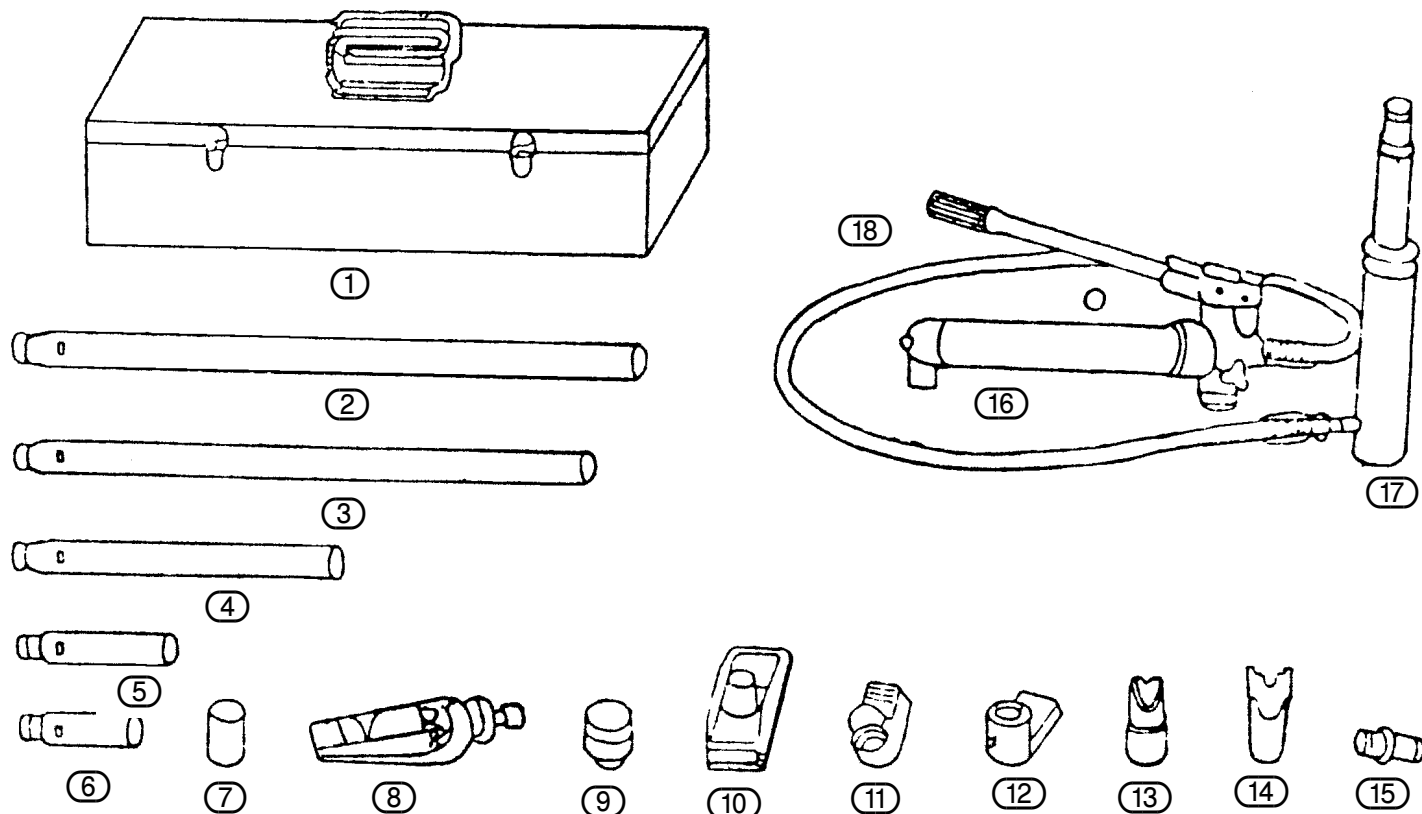

4 TON BODY REPAIR KIT

KEY No.	PART No.	STOCK No.	DESCRIPTION
1	YBR4 - A1	38719	Metal storage case
2	YBR4 - A2	38720	495mm Extension bar
3	YBR4 - A3	38721	420mm Extension bar
4	YBR4 - A4	38722	215mm Extension bar
5	YBR4 - A5	38723	100mm Extension bar
6	YBR4 - A6	38724	85mm Extension bar
7	YBR4 - A7	38725	Serrated cap
8	YBR4 - A8	38726	Hydraulic spreading wedge
9	YBR4 - A9	38727	Rubber head 60mm diameter

KEY No.	PART No.	STOCK No.	DESCRIPTION
10	YBR4 - A10	38728	Flat serrated base
11	YBR4 - A11	38729	Ram toe
12	YBR4 - A12	38730	Plunger toe
13	YBR4 - A13	38731	Cleft head
14	YBR4 - A14	38732	'V' base
15	YBR4 - A15	38733	Double end male connector
16	YBR4 - A16	38734	4 Tonne pump unit
17	YBR4 - A17	38735	Hydraulic push ram unit
18	YBR4 - A18	38736	Hydraulic hose

Helpline: (023) 8049 4344. Sales Desk: (023) 8049 4333. General Enquiries: (023) 8026 6355.