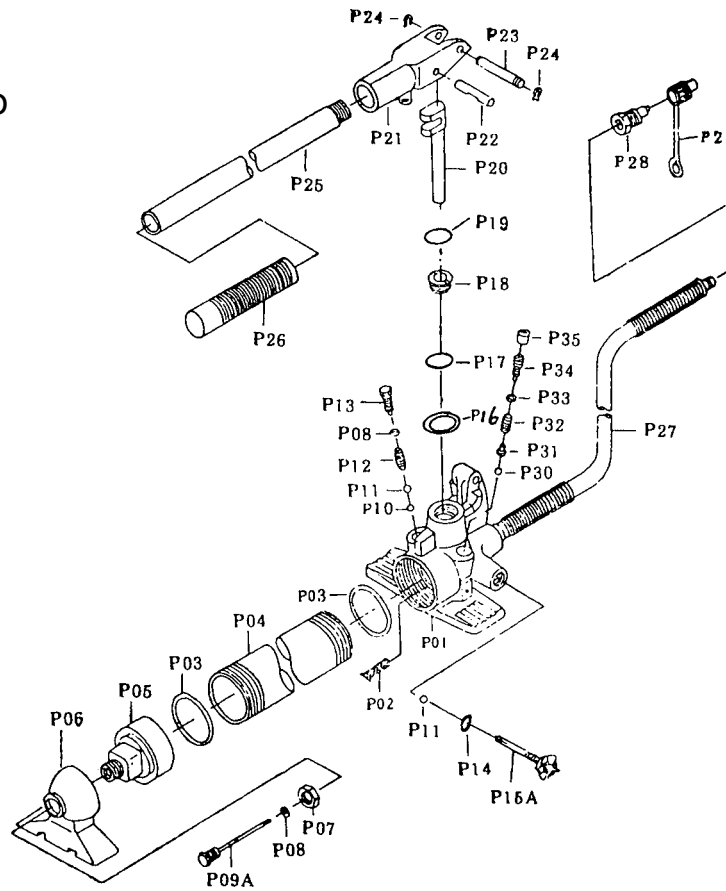

### HYDRAULIC RAM ASSEMBLY

KEY No.	PART No.	STOCK No.	DESCRIPTION
S1	YBR4 - S01	38432	Lower duck bill
S2	YBR4 - S02	38433	Spring
S3	YBR4 - S03	38434	Upper duck bill
S4	YBR4 - S04	38435	Pivot pin
S5	YBR4 - S05	38436	Circlip
S6	YBR4 - S06	38437	Piston
S7	YBR4 - S07	38438	Cup seal
S8	YBR4 - S08	38439	O-ring
S9	YBR4 - S09	38440	End cap
S10	YBR4 - S10	38441	Coupling ring
S11	YBR4 - S11	38442	Coupling bolt
S12	YBR4 - S12	38443	O-ring
S13	YBR4 - S13	38444	Dust cap

# 4 TONNE BODY REPAIR KIT

■ STOCK No.37874. ■ PART No.BR4/KIT.

## SPARE PARTS LISTING

05/2000

HYDRAULIC BODY AND  
FRAME PUMP.

KEY No.	PART No.	STOCK No.	DESCRIPTION
P01	YBR4 - P01	38465	Pump housing
P02	YBR4 - P02	38466	Filter
P03	YBR4 - P03	38467	Seal
P04	YBR4 - P04	38468	Pump reservoir
P05	YBR4 - P05	38469	Reservoir end cap
P06	YBR4 - P06	38470	Pump foot
P07	YBR4 - P07	38471	Hex nut
P08	YBR4 - P08	38472	O-ring
P09	YBR4 - P09	38473	Dip stick
P10	YBR4 - P10	38474	Ball valve
P11	YBR4 - P11	38475	Ball valve
P12	YBR4 - P12	38476	Spring
P13	YBR4 - P13	38477	Overload screw
P14	YBR4 - P14	38478	O-ring
P15	YBR4 - P15	38479	Release valve stem
P16	YBR4 - P16	38480	Seal
P17	YBR4 - P17	38481	O-ring
P18	YBR4 - P18	38482	Clamping nut

KEY No.	PART No.	STOCK No.	DESCRIPTION
10	YBR4 - A10	38728	Flat serrated base
11	YBR4 - A11	38729	Ram toe
12	YBR4 - A12	38730	Plunger toe
13	YBR4 - A13	38731	Cleft head
14	YBR4 - A14	38732	'V' base
15	YBR4 - A15	38733	Double end male connector
16	YBR4 - A16	38734	4 Tonne pump unit
17	YBR4 - A17	38735	Hydraulic push ram unit
18	YBR4 - A18	38736	Hydraulic hose