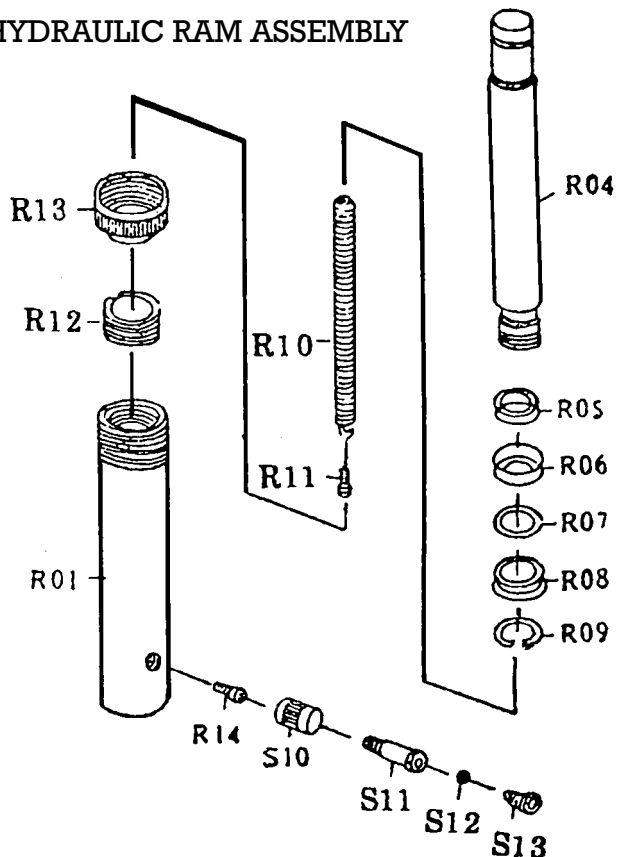

# 4 TONNE BODY REPAIR KIT

■ STOCK No.37874. ■ PART No.BR4/KIT.

### HYDRAULIC RAM ASSEMBLY

KEY No.	PART No.	STOCK No.	DESCRIPTION
S1	YBR4 - S01	38432	Lower duck bill
S2	YBR4 - S02	38433	Spring
S3	YBR4 - S03	38434	Upper duck bill
S4	YBR4 - S04	38435	Pivot pin
S5	YBR4 - S05	38436	Circlip
S6	YBR4 - S06	38437	Piston
S7	YBR4 - S07	38438	Cup seal
S8	YBR4 - S08	38439	O-ring
S9	YBR4 - S09	38440	End cap
S10	YBR4 - S10	38441	Coupling ring
S11	YBR4 - S11	38442	Coupling bolt
S12	YBR4 - S12	38443	O-ring
S13	YBR4 - S13	38444	Dust cap

## SPARE PARTS LISTING

05/2000

HYDRAULIC BODY AND  
FRAME PUMP.

KEY No.	PART No.	STOCK No.	DESCRIPTION
P01	YBR4 - P01	38465	Pump housing
P02	YBR4 - P02	38466	Filter
P03	YBR4 - P03	38467	Seal
P04	YBR4 - P04	38468	Pump reservoir
P05	YBR4 - P05	38469	Reservoir end cap
P06	YBR4 - P06	38470	Pump foot
P07	YBR4 - P07	38471	Hex nut
P08	YBR4 - P08	38472	O-ring
P09	YBR4 - P09	38473	Dip stick
P10	YBR4 - P10	38474	Ball valve
P11	YBR4 - P11	38475	Ball valve
P12	YBR4 - P12	38476	Spring
P13	YBR4 - P13	38477	Overload screw
P14	YBR4 - P14	38478	O-ring
P15	YBR4 - P15	38479	Release valve stem
P16	YBR4 - P16	38480	Seal
P17	YBR4 - P17	38481	O-ring
P18	YBR4 - P18	38482	Clamping nut

KEY No.	PART No.	STOCK No.	DESCRIPTION
10	YBR4 - A10	38728	Flat serrated base
11	YBR4 - A11	38729	Ram toe
12	YBR4 - A12	38730	Plunger toe
13	YBR4 - A13	38731	Cleft head
14	YBR4 - A14	38732	'V' base
15	YBR4 - A15	38733	Double end male connector
16	YBR4 - A16	38734	4 Tonne pump unit
17	YBR4 - A17	38735	Hydraulic push ram unit
18	YBR4 - A18	38736	Hydraulic hose