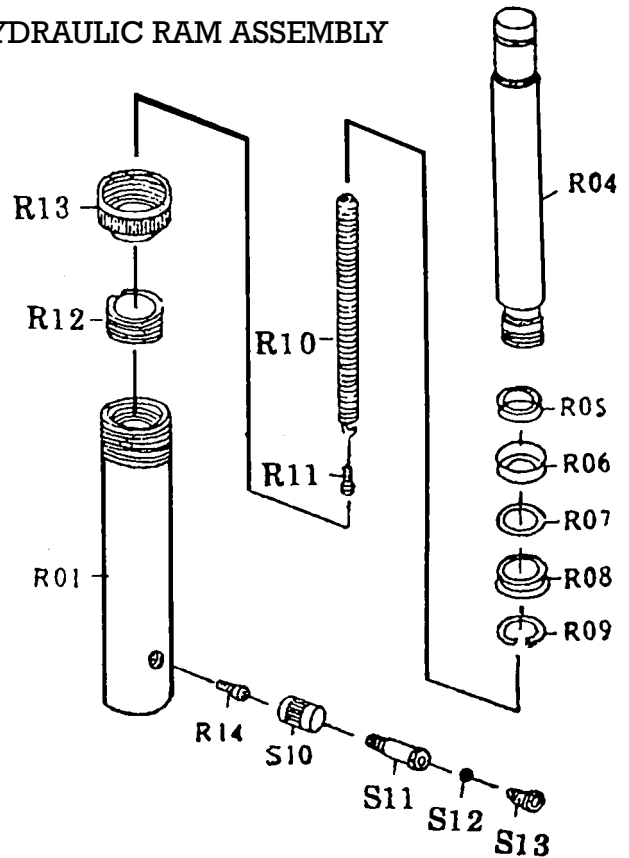

10 TONNE BODY REPAIR KIT

■ STOCK No.37875. ■ PART No.BR10/KIT.

PARTS LISTING AND DRAWING

05/2000

HYDRAULIC SPREADER ASSEMBLY

HYDRAULIC RAM ASSEMBLY

KEY No.	PART No.	STOCK No.	DESCRIPTION
S1	YBR10 - S01	38500	Lower duck bill
S2	YBR10 - S02	38501	Spring
S3	YBR10 - S03	38502	Upper duck bill
S4	YBR10 - S04	38503	Pivot pin
S5	YBR10 - S05	38504	Circlip
S6	YBR10 - S06	38505	Piston
S7	YBR10 - S07	38506	Cup seal
S8	YBR10 - S08	38507	O-ring
S9	YBR10 - S09	38508	End cap
S10	YBR10 - S10	38510	Coupling ring
S11	YBR10 - S11	38511	Coupling bolt
S12	YBR10 - S12	38512	O-ring
S13	YBR10 - S13	38513	Dust cap

KEY No.	PART No.	STOCK No.	DESCRIPTION
R01	YBR10 - R01A "SS"	38514	Cylinder
R04	YBR10 - R04 "SS"	38515	Ram
R05	YBR10 - R05	38516	O-ring
R06	YBR10 - R06	38517	Piston Ring
R07	YBR10 - R07	38518	O-ring
R08	YBR10 - R08	38519	Cup
R09	YBR10 - R09	38520	O-ring
R10	YBR10 - R10	38521	Washer
S10	YBR10 - S10	38510	Coupling ring
R11	YBR10 - R11	38522	Circlip
S11	YBR10 - S11	38511	Coupling bolt
R12	YBR10 - R12	38523	Spring
S12	YBR10 - S12	38512	O-ring
R13	YBR10 - R13	38524	Screw
S13	YBR10 - S13	38513	Dust cap
R14	YBR10 - R14	38525	Ring
R15	YBR10 - R15	38526	Protection cap
R16	YBR10 - R16	38527	Nut

KEY No.	PART No.	STOCK No.	DESCRIPTION
P01	YBR10 - P01	38531	Pump housing
P02	YBR10 - P02	38532	Filter
P03	YBR10 - P03	38533	Seal
P04	YBR10 - P04	38534	Pump reservoir
P05	YBR10 - P05	38535	Reservoir end cap
P06	YBR10 - P06	38536	Pump foot
P07	YBR10 - P07	38537	Hex nut
P08	YBR10 - P08	38538	O-ring
P09	YBR10 - P09	38539	Dip stick
P10	YBR10 - P10	38540	Ball valve
P11	YBR10 - P11	38541	Ball valve
P12	YBR10 - P12	38542	Spring
P13	YBR10 - P13	38543	Overload screw
P14	YBR10 - P14	38544	O-ring
P15	YBR10 - P15	38545	Release valve stem
P16	YBR10 - P16	38546	Seal
P17	YBR10 - P17	38547	O-ring
P18	YBR10 - P18	38548	Clamping nut