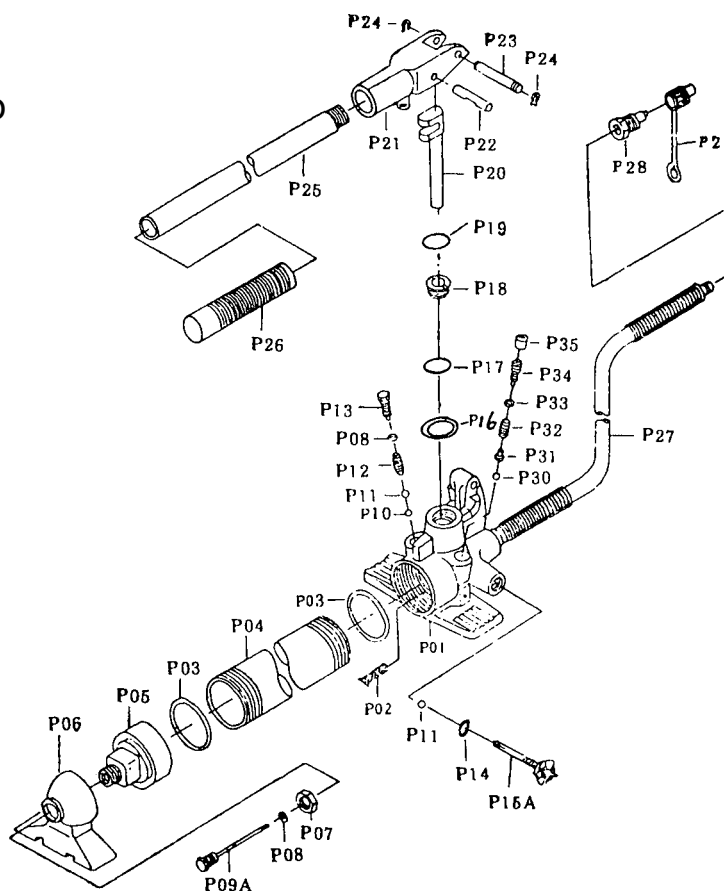

10 TONNE BODY REPAIR KIT

■ STOCK No.37875. ■ PART No.BR10/KIT.

PARTS LISTING AND DRAWING

05/2000

HYDRAULIC SPREADER ASSEMBLY

HYDRAULIC RAM ASSEMBLY

KEY No.	PART No.	STOCK No.	DESCRIPTION
S1	YBR10 - S01	38500	Lower duck bill
S2	YBR10 - S02	38501	Spring
S3	YBR10 - S03	38502	Upper duck bill
S4	YBR10 - S04	38503	Pivot pin
S5	YBR10 - S05	38504	Circlip
S6	YBR10 - S06	38505	Piston
S7	YBR10 - S07	38506	Cup seal
S8	YBR10 - S08	38507	O-ring
S9	YBR10 - S09	38508	End cap
S10	YBR10 - S10	38510	Coupling ring
S11	YBR10 - S11	38511	Coupling bolt
S12	YBR10 - S12	38512	O-ring
S13	YBR10 - S13	38513	Dust cap

KEY No.	PART No.	STOCK No.	DESCRIPTION
P01	YBR10 - P01	38531	Pump housing
P02	YBR10 - P02	38532	Filter
P03	YBR10 - P03	38533	Seal
P04	YBR10 - P04	38534	Pump reservoir
P05	YBR10 - P05	38535	Reservoir end cap
P06	YBR10 - P06	38536	Pump foot
P07	YBR10 - P07	38537	Hex nut
P08	YBR10 - P08	38538	O-ring
P09	YBR10 - P09	38539	Dip stick
P10	YBR10 - P10	38540	Ball valve
P11	YBR10 - P11	38541	Ball valve
P12	YBR10 - P12	38542	Spring
P13	YBR10 - P13	38543	Overload screw
P14	YBR10 - P14	38544	O-ring
P15	YBR10 - P15	38545	Release valve stem
P16	YBR10 - P16	38546	Seal
P17	YBR10 - P17	38547	O-ring
P18	YBR10 - P18	38548	Clamping nut

KEY No.	PART No.	STOCK No.	DESCRIPTION
10	YBR10 - A10	38746	Ram toe
11	YBR10 - A11	38747	Plunger toe
12	YBR10 - A12	38748	Cleft head
13	YBR10 - A13	38749	'V' base
14	YBR10 - A14	38750	Double end male connector
15	YBR10 - A15	38751	10 Ton pump unit
16	YBR10 - A16	38752	Hydraulic push ram
17	YBR10 - A17	38753	Hydraulic hose