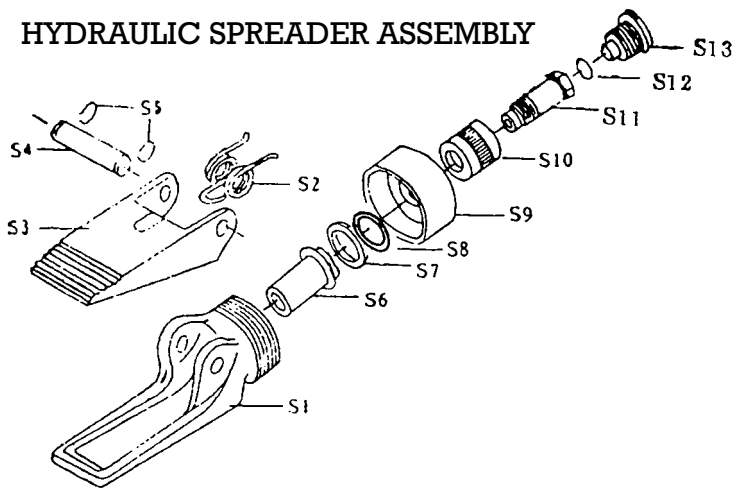

10 TONNE BODY REPAIR KIT

■ STOCK No.37875. ■ PART No.BR10/KIT.

PARTS LISTING AND DRAWING

05/2000

HYDRAULIC SPREADER ASSEMBLY

HYDRAULIC RAM ASSEMBLY

KEY No.	PART No.	STOCK No.	DESCRIPTION
S1	YBR10 - S01	38500	Lower duck bill
S2	YBR10 - S02	38501	Spring
S3	YBR10 - S03	38502	Upper duck bill
S4	YBR10 - S04	38503	Pivot pin
S5	YBR10 - S05	38504	Circlip
S6	YBR10 - S06	38505	Piston
S7	YBR10 - S07	38506	Cup seal
S8	YBR10 - S08	38507	O-ring
S9	YBR10 - S09	38508	End cap
S10	YBR10 - S10	38510	Coupling ring
S11	YBR10 - S11	38511	Coupling bolt
S12	YBR10 - S12	38512	O-ring
S13	YBR10 - S13	38513	Dust cap

KEY No.	PART No.	STOCK No.	DESCRIPTION
R01	YBR10 - R01A "SS"	38514	Cylinder
R04	YBR10 - R04 "SS"	38515	Ram
R05	YBR10 - R05	38516	O-ring
R06	YBR10 - R06	38517	Piston Ring
R07	YBR10 - R07	38518	O-ring
R08	YBR10 - R08	38519	Cup
R09	YBR10 - R09	38520	O-ring
R10	YBR10 - R10	38521	Washer
S10	YBR10 - S10	38510	Coupling ring
R11	YBR10 - R11	38522	Circlip
S11	YBR10 - S11	38511	Coupling bolt
R12	YBR10 - R12	38523	Spring
S12	YBR10 - S12	38512	O-ring
R13	YBR10 - R13	38524	Screw
S13	YBR10 - S13	38513	Dust cap
R14	YBR10 - R14	38525	Ring
R15	YBR10 - R15	38526	Protection cap
R16	YBR10 - R16	38527	Nut

KEY No.	PART No.	STOCK No.	DESCRIPTION
10	YBR10 - A10	38746	Ram toe
11	YBR10 - A11	38747	Plunger toe
12	YBR10 - A12	38748	Cleft head
13	YBR10 - A13	38749	'V' base
14	YBR10 - A14	38750	Double end male connector
15	YBR10 - A15	38751	10 Ton pump unit
16	YBR10 - A16	38752	Hydraulic push ram
17	YBR10 - A17	38753	Hydraulic hose