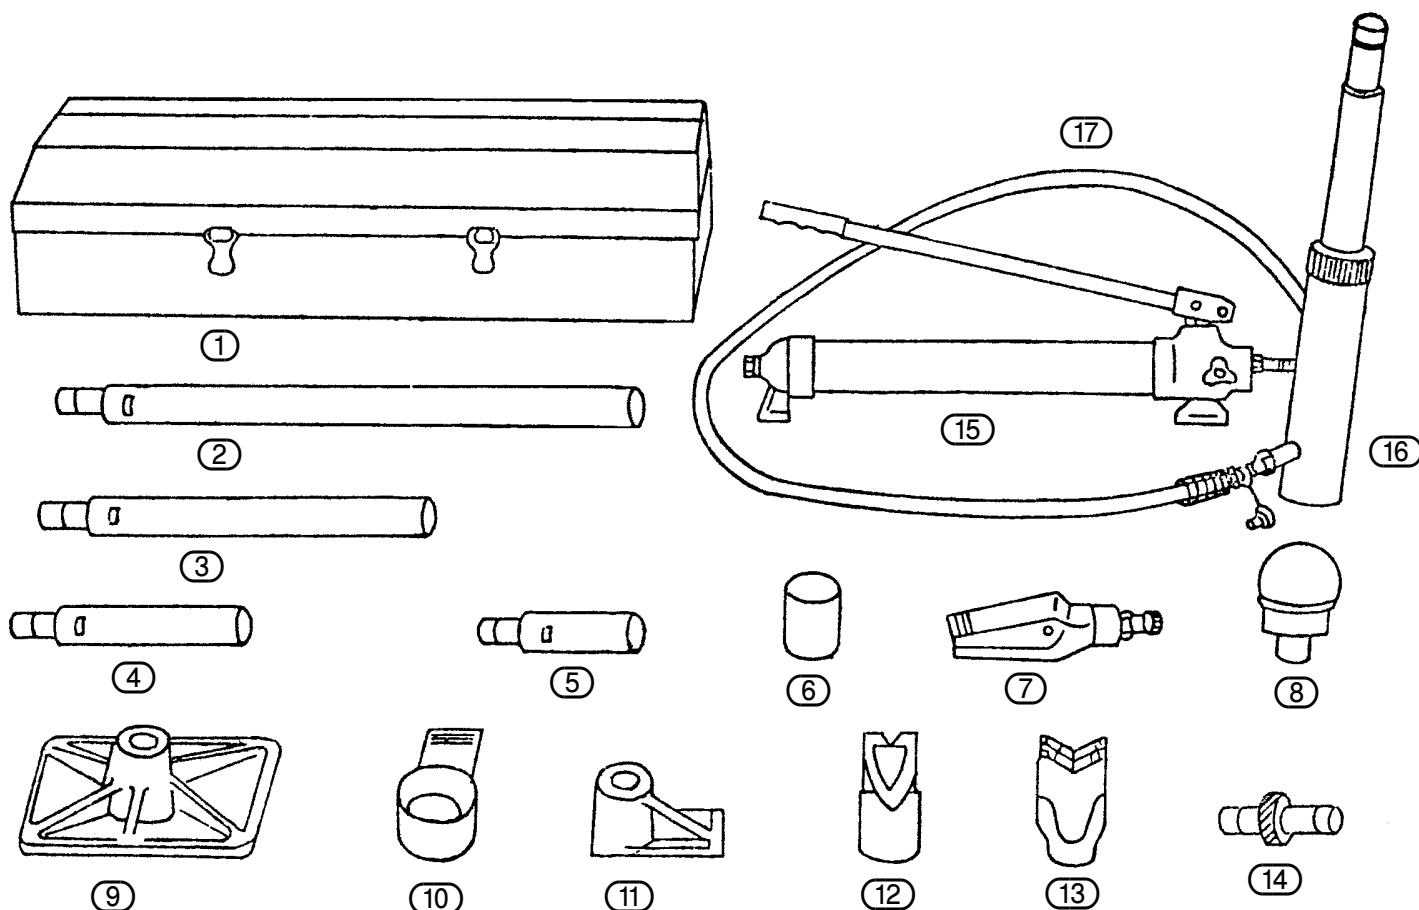

10 TON BODY REPAIR KIT

KEY No.	PART No.	STOCK No.	DESCRIPTION
1	YBR10 - A1	38737	Metal storage case
2	YBR10 - A2	38738	685mm Extension bar
3	YBR10 - A3	38739	455mm Extension bar
4	YBR10 - A4	38740	250mm Extension bar
5	YBR10 - A5	38741	100mm Extension bar
6	YBR10 - A6	38742	Serrated cap
7	YBR10 - A7	38743	Hydraulic spreading wedge
8	YBR10 - A8	38744	Rubber head 80mm diameter
9	YBR10 - A9	38745	Flat serrated base

KEY No.	PART No.	STOCK No.	DESCRIPTION
10	YBR10 - A10	38746	Ram toe
11	YBR10 - A11	38747	Plunger toe
12	YBR10 - A12	38748	Cleft head
13	YBR10 - A13	38749	'V' base
14	YBR10 - A14	38750	Double end male connector
15	YBR10 - A15	38751	10 Ton pump unit
16	YBR10 - A16	38752	Hydraulic push ram
17	YBR10 - A17	38753	Hydraulic hose

Helpline: (023) 8049 4344. Sales Desk: (023) 8049 4333. General Enquiries: (023) 8026 6355.