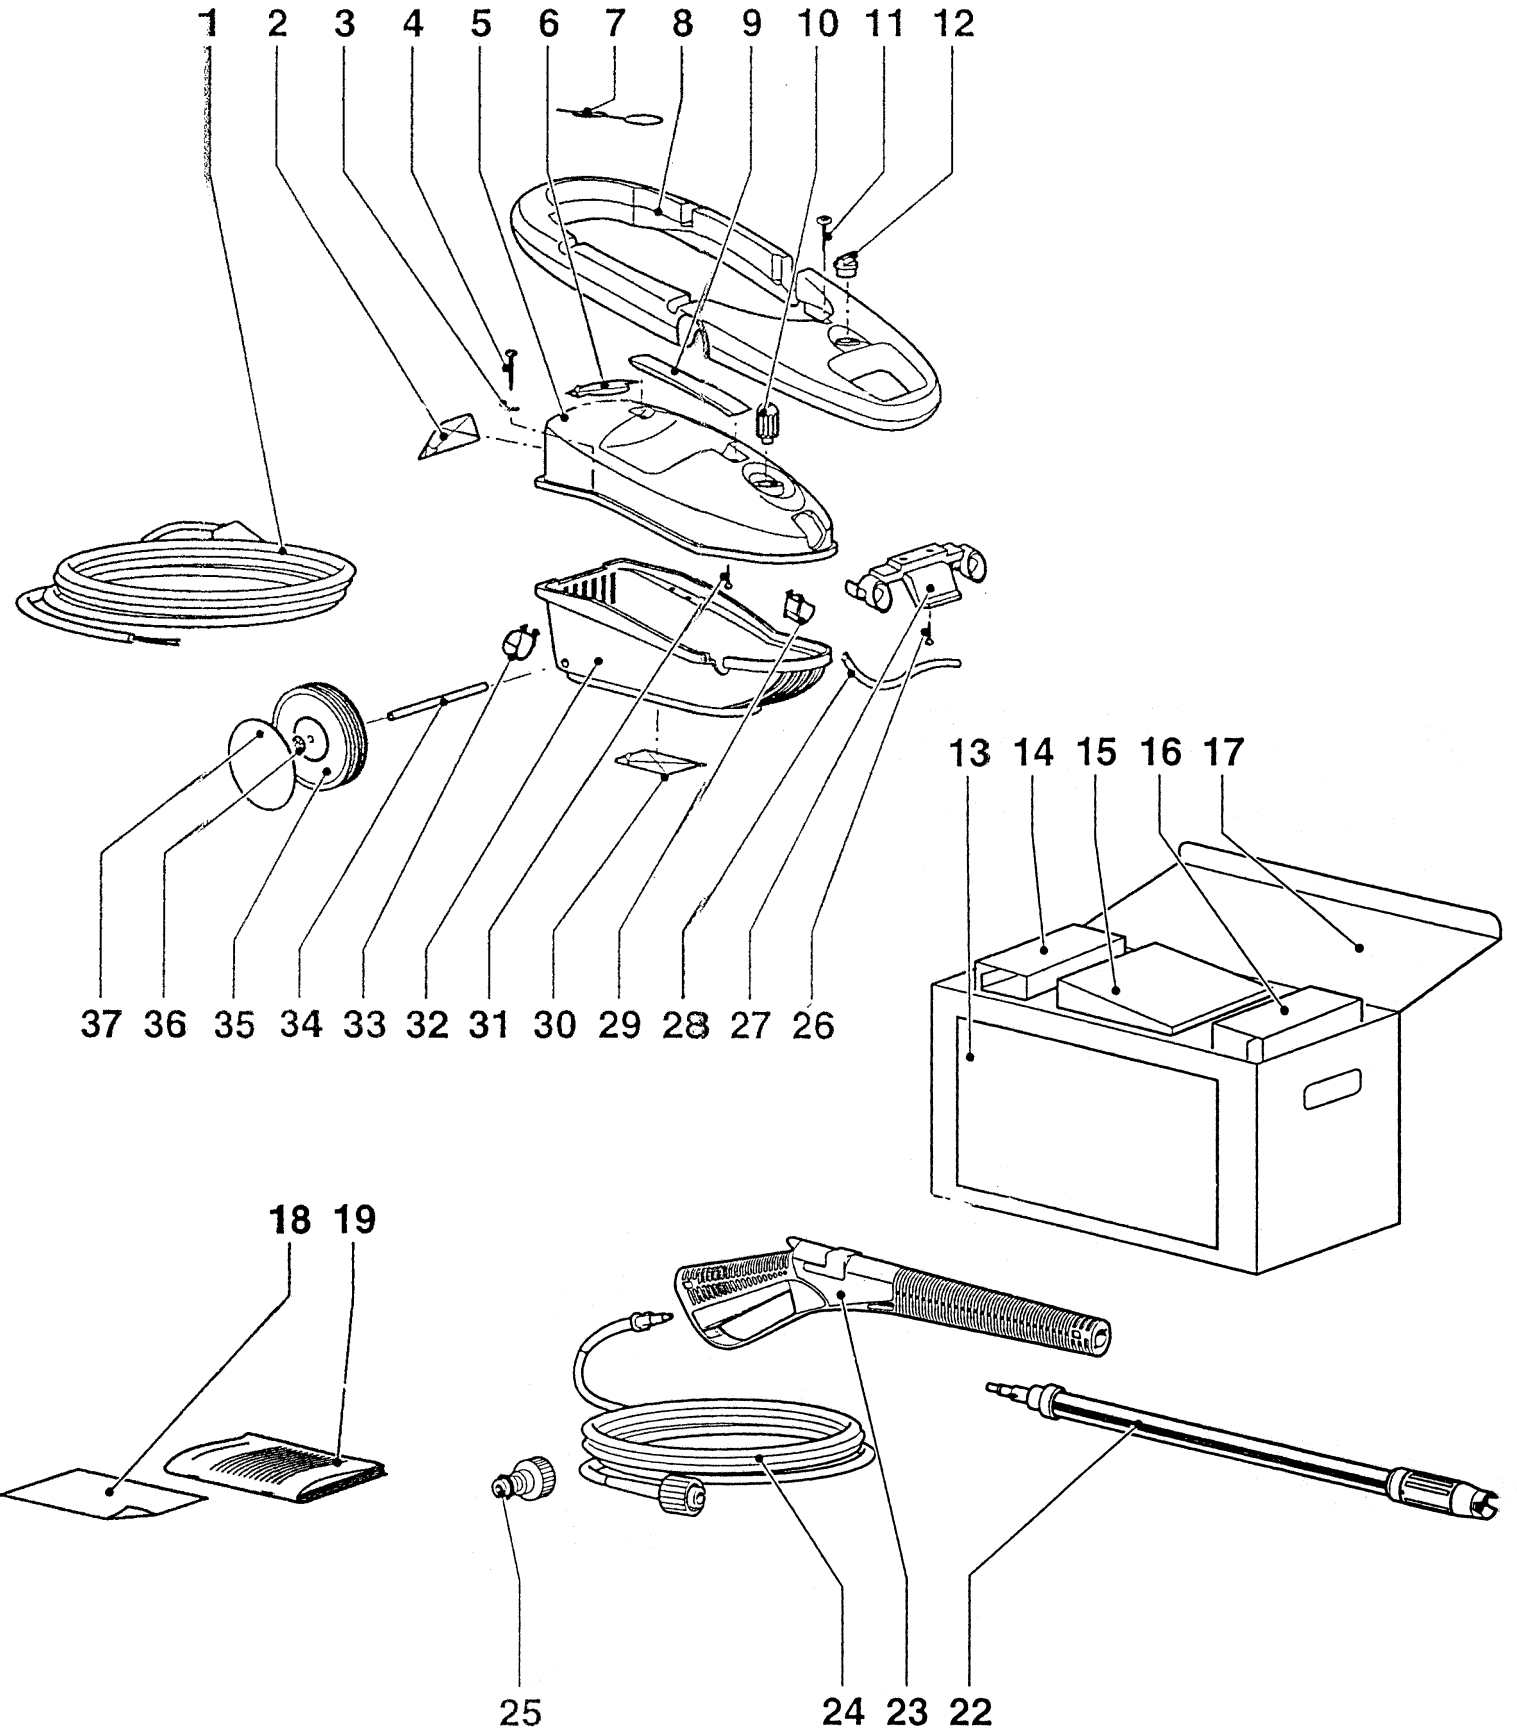

# PRESSURE WASHER

■ STOCK No.52588. ■ PART No.PW2130.

## SPARE PARTS DRAWING

09/98

**POWER DIVISION HELP LINE: 01703 494344**