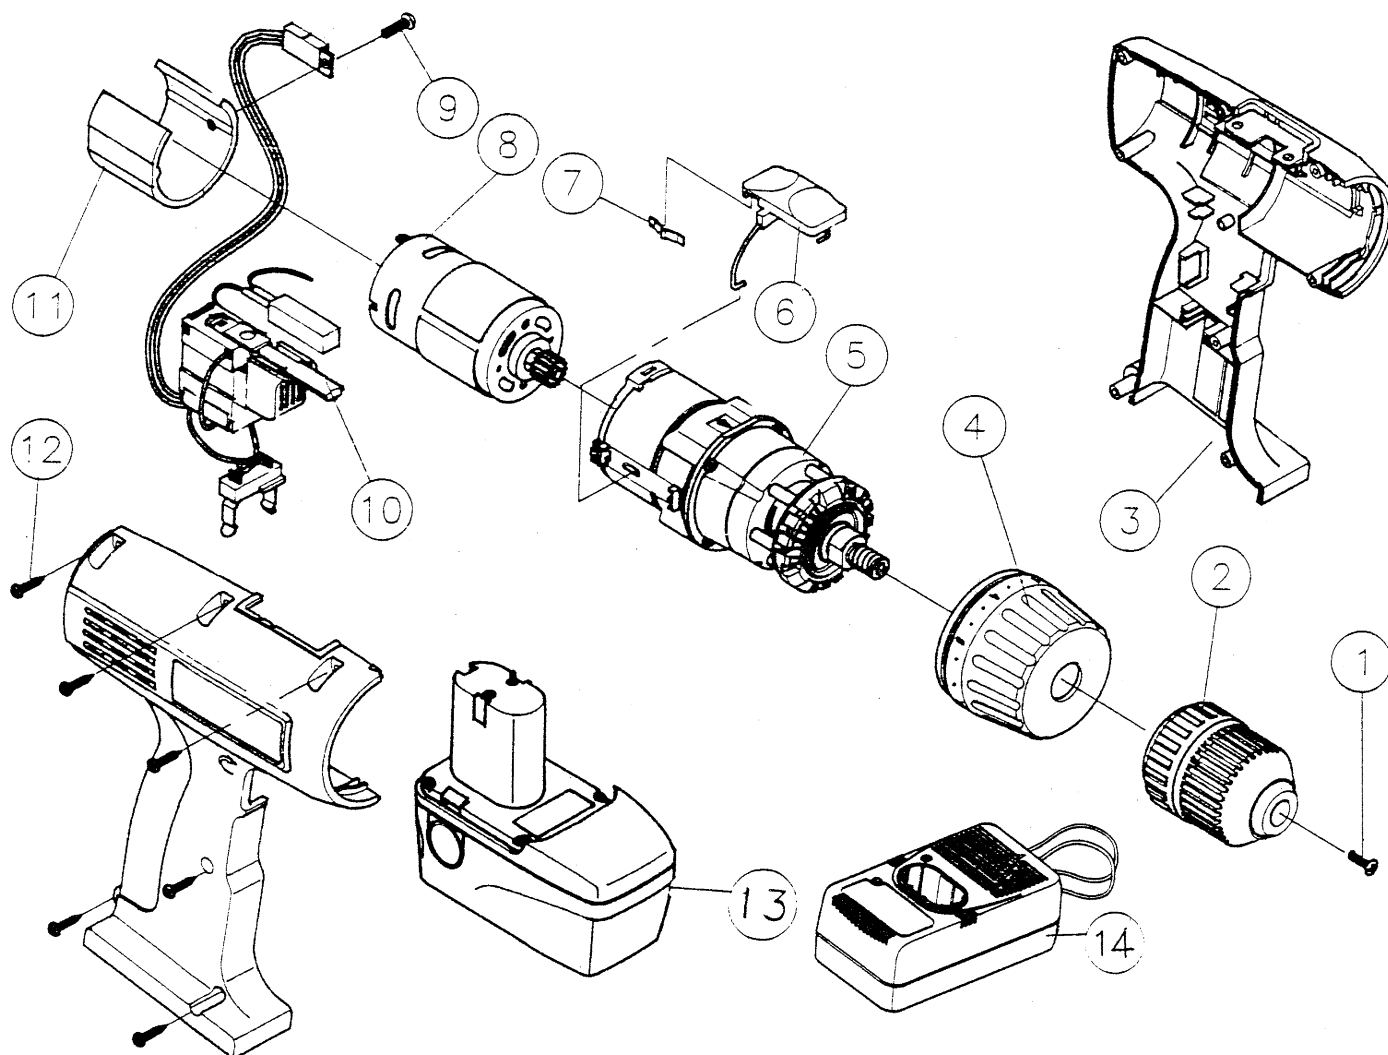

14.4V COMBI PLUS CORDLESS DRILL

■ STOCK No.54447. ■ PART No.CHD144VPLUS.

SPARE PARTS LISTING

11/97

KEY No.	PART No.	STOCK No.	DESCRIPTION
1	YCD-BMS0050080	54676	Chuck screw
2	YCD-01B0010091	54698	Keyless chuck
3	YCD-DPA0080490	54682	Housing
4	YCD-DPA0500120	54683	Torque collar
5	YCD-ED-0230101	54694	Gear box
6	YCD-DPA0280050	54685	Speed select switch
7	YCD-DHA0200030	54686	Speed select spring
8	YCD-ED-0050260	54695	Motor
9	YCD-BMS0020021	54688	Screw
10	YCD-ED-0060250	54696	Switch

KEY No.	PART No.	STOCK No.	DESCRIPTION
11	YCD-DDB0040010	54690	Heat sink
12	YCD-BMS0020100	54691	Screw
13	CB14P	54454	14.4V Plus battery pack
14	C141	54450	Fast charger (approx. 1hr) 230V/50Hz

POWER DIVISION HELP LINE: 01703 494344