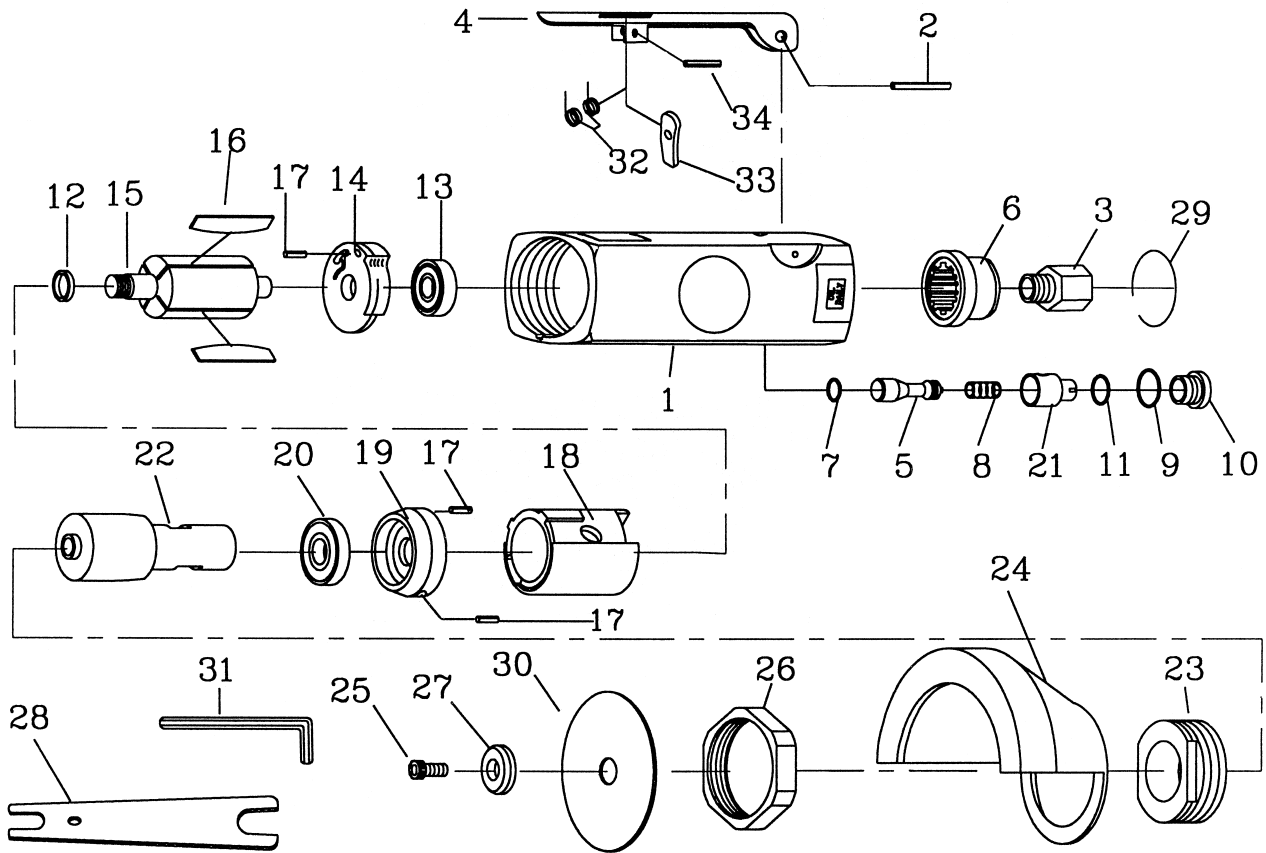

PARTS LISTING

MACHINE: AIR CUT OFF TOOL

MACHINE STOCK No.54631.

MACHINE PART No.4212A.

01/98

KEY No.	PART No.	STOCK No.	DESCRIPTION
1	Y4212A-1	55024	Housing
2	Y4212A-2	55025	Lever pin
3	Y4212A-3	55026	Air inlet
4	Y4212A-4	55027	Throttle lever
5	Y4212A-5	55028	Throttle valve
6	Y4212A-6	55029	Exhaust deflector
7	Y4212A-7	55030	O-ring
8	Y4212A-8	55031	Spring
9	Y4212A-9	55032	O-ring
10	Y4212A-10	55033	Valve screw
11	Y4212A-11	55034	O-ring
12	Y4212A-12	55035	Bearing spacer
13	Y4212A-13	55036	Ball bearing
14	Y4212A-14	55037	Rear end plate
15	Y4212A-15	55038	Rotor
16	Y4212A-16	55039	Rotor plate
17	Y4212A-17	55040	Pin

KEY No.	PART No.	STOCK No.	DESCRIPTION
18	Y4212A-18	55041	Cylinder
19	Y4212A-19	55042	Front end plate
20	Y4212A-20	55043	Ball bearing
21	Y4212A-21	55044	Air regulator
22	Y4212A-22	55045	Collet
23	Y4212A-23	55046	Retainer
24	Y4212A-24	55047	Guard
25	Y4212A-25	55048	Hex screw
26	Y4212A-26	55049	Nut
27	Y4212A-27	55050	Spacer
28	Y4212A-28	55051	Wrench
29	Y4212A-29	55052	Retainer ring
30	Y4212A-30	55053	Cutting wheel
31	Y4212A-31	55054	Hex wrench
32	Y4212A-32	55055	Spring
33	Y4212A-33	55056	Safety bar
34	Y4212A-34	55057	Spring pin