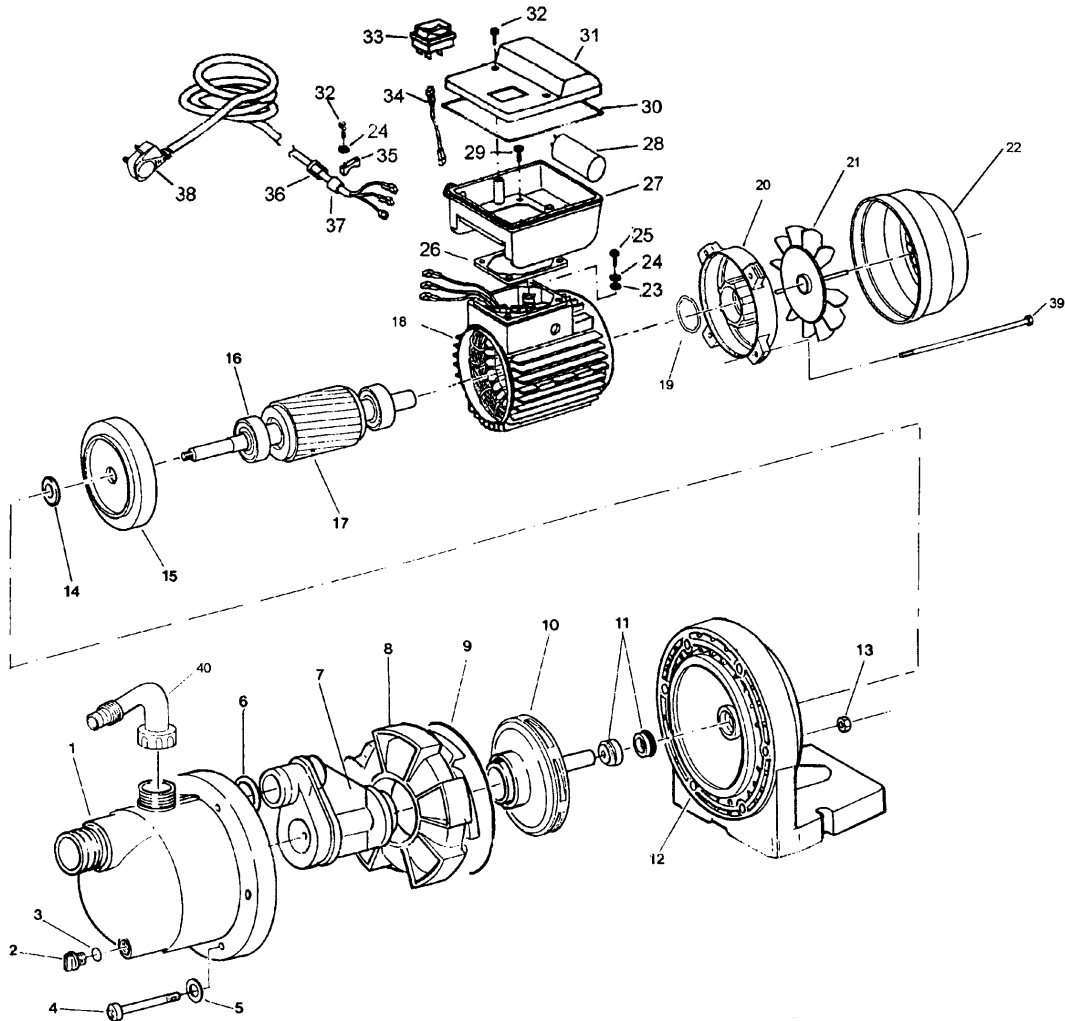

# SURFACE MOUNTED WATER PUMP

■ STOCK No.56225 ■ PART No.SP50

## SPARE PARTS LISTING

03/99

KEY No.	PART No.	STOCK No.	DESCRIPTION
1	YSWP-S3500241	57390	Pump housing
2	YSWP-S3500009	57391	Cap
3	YSWP-P1200004	57392	O-ring
4	YSWP-P1100002	57393	Screw
5	YSWP-P1120009	57394	Washer
6	YSWP-P1200024	57395	O-ring
7	YSWP-S3250011	57396	Injector
8	YSWP-S3500247	57397	Diffuser
9	YSWP-P1200015	57398	O-ring
10	YSWP-S3250009	57399	Impeller
11	YSWP-P1220003	57400	Seal
12	YSWP-S3600150	57401	Flange
13	YSWP-P1110001	57402	Nut
14	YSWP-P1240001	57403	Grommet
15	YSWP-S3120007	57404	Flange
16	YSWP-P1180001	57405	Ball bearing
17	YSWP-S3101009	57406	Rotor shaft assembly
18	YSWP-S3410099	57407	Stator
19	YSWP-P1120002	36609	Waved ring
20	YSWP-S3120004	57408	Stator cover

KEY No.	PART No.	STOCK No.	DESCRIPTION
21	YSWP-P1510014	57409	Fan
22	YSWP-S3200011	57410	Fan cover
23	YSWP-P1120004	36606	Washer
24	YSWP-P1120003	36604	Spring washer
25	YSWP-P1100055	54583	Earth screw
26	YSWP-S3500199	57411	Gasket
27	YSWP-S3500221	57412	Switch box
28	YSWP-P1360018	57413	Capacitor
29	YSWP-P1100004	57414	Screw
30	YSWP-P1200013	57415	Seal
31	YSWP-S3500223	57416	Switch box cover
32	YSWP-P1100006	57417	Screw
33	YSWP-P1380001	57418	Switch
34	YSWP-P1310001	57419	Lead
35	YSWP-P1510004	57420	Cable clamp
36	YSWP-P1510009	57421	Nut
37	YSWP-P1230001	57422	Cable joint
38	YSWP-P1330013	57423	Moulded plug & cable
39	YSWP-P1100043	57424	Screw
40	YSWP-P1590063	57425	Elbow