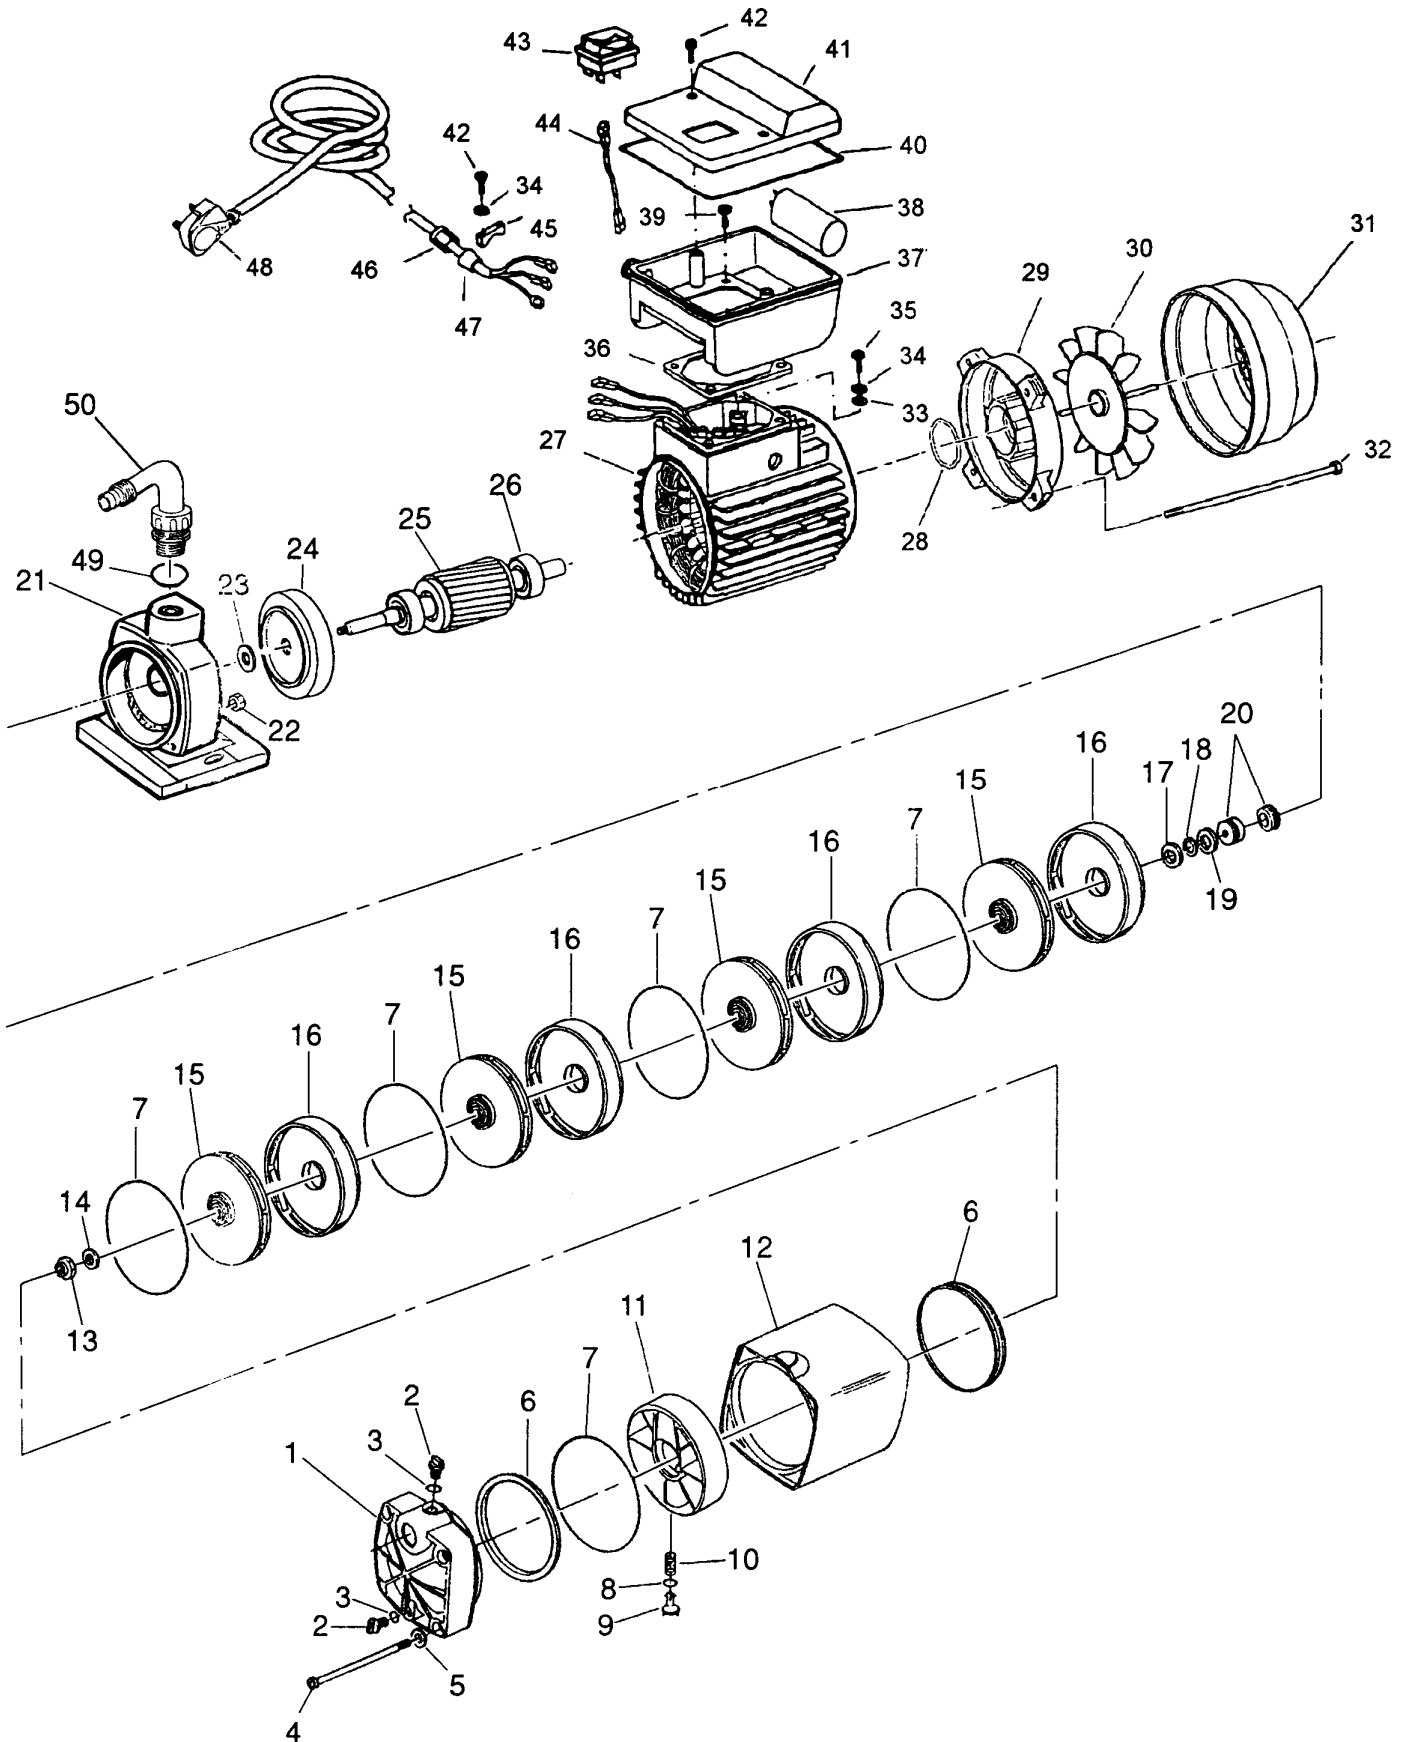

SURFACE MOUNTED WATER PUMP

■ STOCK No.56227 ■ PART No.SP100/4

SPARE PARTS LISTING

03/99

| KEY No. | PART No. | STOCK No. | DESCRIPTION |
|---------|---------------|-----------|----------------------|
| 1 | YSWP-S3500280 | 57451 | End flange |
| 2 | YSWP-S3500009 | 57391 | Cap |
| 3 | YSWP-P1200004 | 57392 | O-ring |
| 4 | YSWP-P1100040 | 57452 | Screw |
| 5 | YSWP-P1120021 | 57453 | Spring washer |
| 6 | YSWP-P1240016 | 57454 | O-ring |
| 7 | YSWP-P1200014 | 57455 | O-ring |
| 8 | YSWP-P1200039 | 57456 | O-ring |
| 9 | YSWP-S3500402 | 57457 | Plug |
| 10 | YSWP-P1130006 | 57458 | Spring |
| 11 | YSWP-S3500403 | 57459 | Inner flange |
| 12 | YSWP-S3500284 | 57460 | Pump housing |
| 13 | YSWP-P1110009 | 57461 | Nut |
| 14 | YSWP-P1120014 | 57462 | Washer |
| 15 | YSWP-S3250015 | 57463 | Impeller |
| 16 | YSWP-S3250006 | 57464 | Diffuser |
| 17 | YSWP-P1120028 | 57465 | Washer |
| 18 | YSWP-P1120022 | 57466 | Seal |
| 19 | YSWP-P1120027 | 57467 | Washer |
| 20 | YSWP-P1220003 | 57400 | Seal |
| 21 | YSWP-S3600121 | 57468 | Pump flange |
| 22 | YSWP-P1110013 | 57469 | Nut |
| 23 | YSWP-P1240014 | 57470 | Seal |
| 24 | YSWP-S312001 | 57435 | Flange |
| 25 | YSWP-S3111005 | 57472 | Rotor shaft assembly |
| 26 | YSWP-P1180002 | 57437 | Ball bearing |
| 27 | YSWP-S3410058 | 57438 | Stator |
| 28 | YSWP-P1120001 | 57439 | Waved ring |

SURFACE MOUNTED WATER PUMP

■ STOCK No.56227 ■ PART No.SP100/4

SPARE PARTS LISTING

03/99

POWER DIVISION HELP LINE: 01703 494344