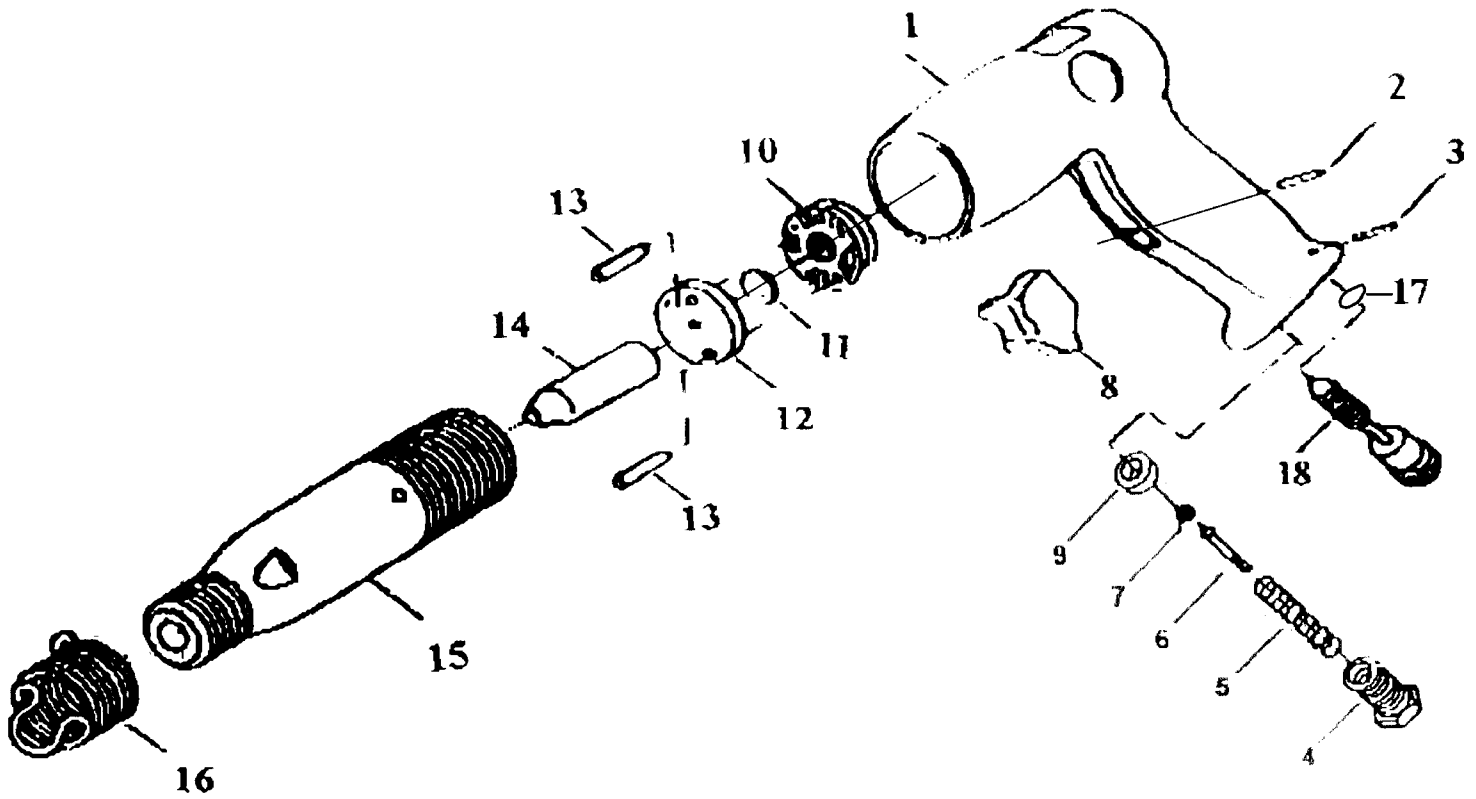

PARTS LISTING

MACHINE: AIR HAMMER AND CHISEL KIT

MACHINE STOCK No.57676.

MACHINE PART No.4202AK.

04/2000

KEY No.	PART No.	STOCK No.	DESCRIPTION
1	YAH-1	62240	Handle
2	YAH-2	62242	Trigger pin
3	YAH-3	62243	Regulator pin
4	YAH-4	62247	Hose adaptor
5	YAH-5	62248	Throttle spring
6	YAH-6	62250	Valve stem
7	YAH-7	62249	Valve ball
8	YAH-8	62251	Aluminium trigger
9	YAH-9	62246	Steel ball seat
10	YAH-10	62253	Upper valve case
11	YAH-11	62254	Valve disc
12	YAH-12	62255	Lower valve case
13	YAH-13	62256	Valve pin (2)
14	YAH-14	62257	Piston
15	YAH-15	62258	Cylinder
16	J0101S	62259	Quick change retainer
17	YAH-17	62245	O-ring

KEY No.	PART No.	STOCK No.	DESCRIPTION
18	YAH-18	62244	Regulator
*	Y4202AK	57800	Tail pipe cutter
*	Y4202AK	57801	Spot weld chisel
*	Y4202AK	57802	Taper punch
*	Y4202AK	57803	Ripping chisel
*	Y4202AK	57804	Panel cutting chisel
*	Y4202AK	57805	5 Piece chisel set