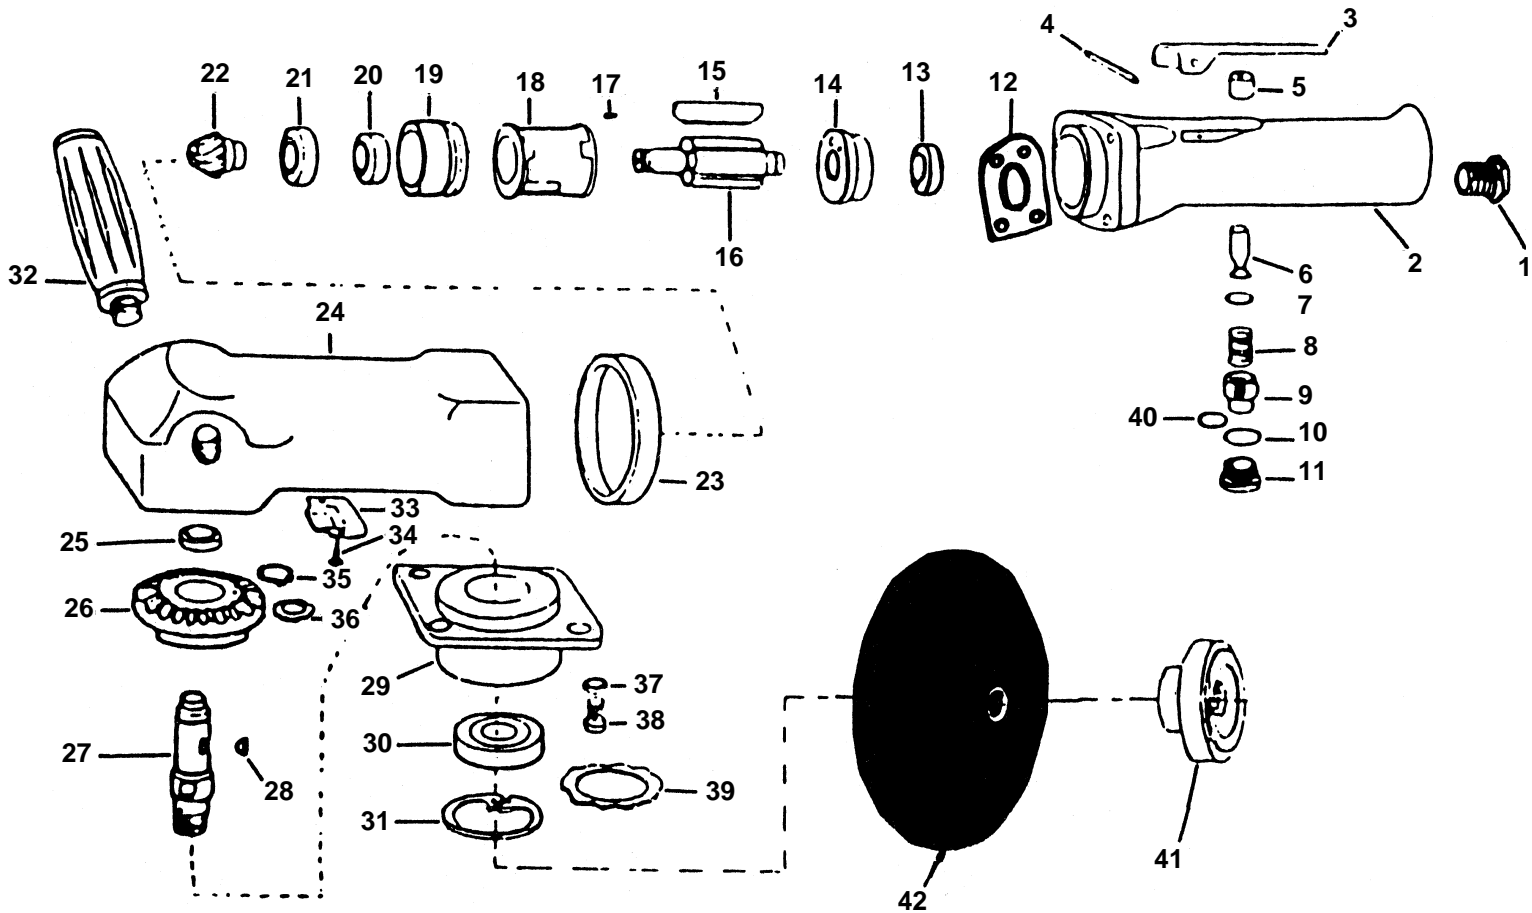

7" ANGLE POLISHER

■ STOCK No.58013 ■ PART No.4237A

PARTS LISTING

1/2000

KEY No.	PART No.	STOCK No.	DESCRIPTION
1	Y4237A-1	61157	Air inlet
2	Y4237A-2	61158	Valve body
3	Y4237A-3	61159	Lever
4	Y4237A-4	61160	Lever pin
5	Y4237A-5	61161	Valve bushing
6	Y4237A-6	61162	Valve stem
7	Y4237A-7	61163	O-ring
8	Y4237A-8	61164	Valve spring
9	Y4237A-9	61165	Air controller
10	Y4237A-10	61166	O-ring
11	Y4237A-11	61167	Valve screw
12	Y4237A-12	61168	Gasket
13	Y4237A-13	61169	Bearing
14	Y4237A-14	61170	Rear end plate
15	Y4237A-15	61171	Rotor blade
16	Y4237A-16	61172	Rotor
17	Y4237A-17	61173	Cylinder pin
18	Y4237A-18	61174	Cylinder
19	Y4237A-19	61175	Front end plate
20	Y4237A-20	61176	Bearing
21	Y4237A-21	61177	Bearing

KEY No.	PART No.	STOCK No.	DESCRIPTION
22	Y4237A-22	61178	Pinion
23	Y4237A-23	61179	Housing band
24	Y4237A-24	61180	Motor housing
25	Y4237A-25	61181	Bearing
26	Y4237A-26	61182	Bevel gear
27	Y4237A-27	61183	Spindle
28	Y4237A-28	61184	Woodruff key
29	Y4237A-29	61185	Housing cap
30	Y4237A-30	61186	Bearing
31	Y4237A-31	61187	Retaining ring
32	Y4237A-32	61188	Handle
33	Y4237A-33	61189	Exhaust deflector
34	Y4237A-34	61190	Exhaust deflector screw
35	Y4237A-35	61191	Retaining ring
36	Y4237A-36	61192	Wave washer
37	Y4237A-37	61193	Spring washer
38	Y4237A-38	61194	Screw
39	Y4237A-39	61195	Wave washer
40	Y4237A-40	61196	O-ring
41	Y4237A-41	61197	Lock nut
42	Y4237A-42	61198	7" sanding pad