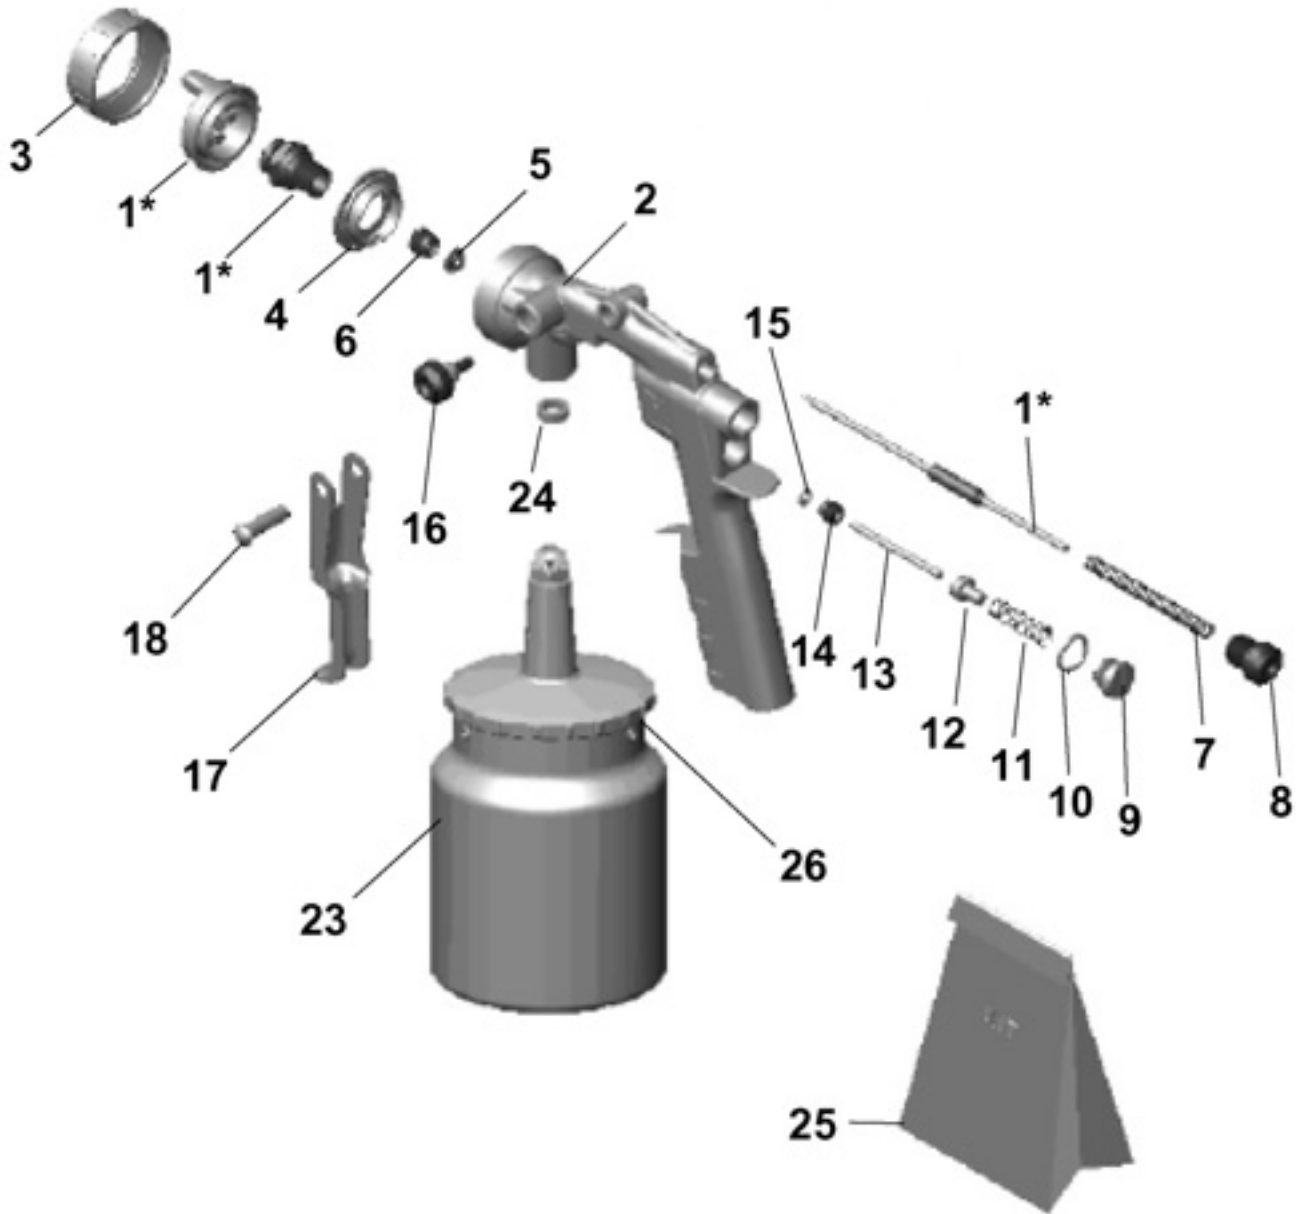

AIR SPRAY GUN

■ STOCK No.64210.

■ PART No.4315.

SPARE PARTS LISTING & ASSEMBLY DRAWING 08/2004

KEY No.	PART No.	STOCK No.	DESCRIPTION
1	YBH088521	65262	1.2mm Needle, air cap & nozzle ass'y
1	YBH088522	65263	1.5mm Needle, air cap & nozzle ass'y
1	YBH088523	65264	1.8mm Needle, air cap & nozzle ass'y
1	YBH088524	65265	2.0mm Needle, air cap & nozzle ass'y
1	YBH088525	65266	2.5mm Needle, air cap & nozzle ass'y
2	BU089693	65267	Body
3	YBI088130	65268	Gasket screw
4	YBE088398	65269	'O' ring
5	YBS088227	65270	Regulating knob
6	YBD088174	65271	Trigger
7	YBA088280	65272	Trigger pin
8	YBS088281	65273	Needle regulating knob
9	YBS088283	65274	Packing screw

KEY No.	PART No.	STOCK No.	DESCRIPTION
10	YBC088284	65275	Washer
11	YBA088282	65276	Valve spring
12	YBE088287	65277	Valve
13	YBT088445	65278	Needle
14	YBS088289	65279	Gasket screw
15	YBD088290	65280	'O' ring
16	YBH088060	65281	Regulating knob
17	YBL088430	65282	Trigger
18	YBF088243	65283	Trigger pin
23	BH138299	73168	1 ltr pot
24	YBE088732	65285	Washer
25	YBH088228	65286	Repair kit
26	BC088994	65307	Pot gasket