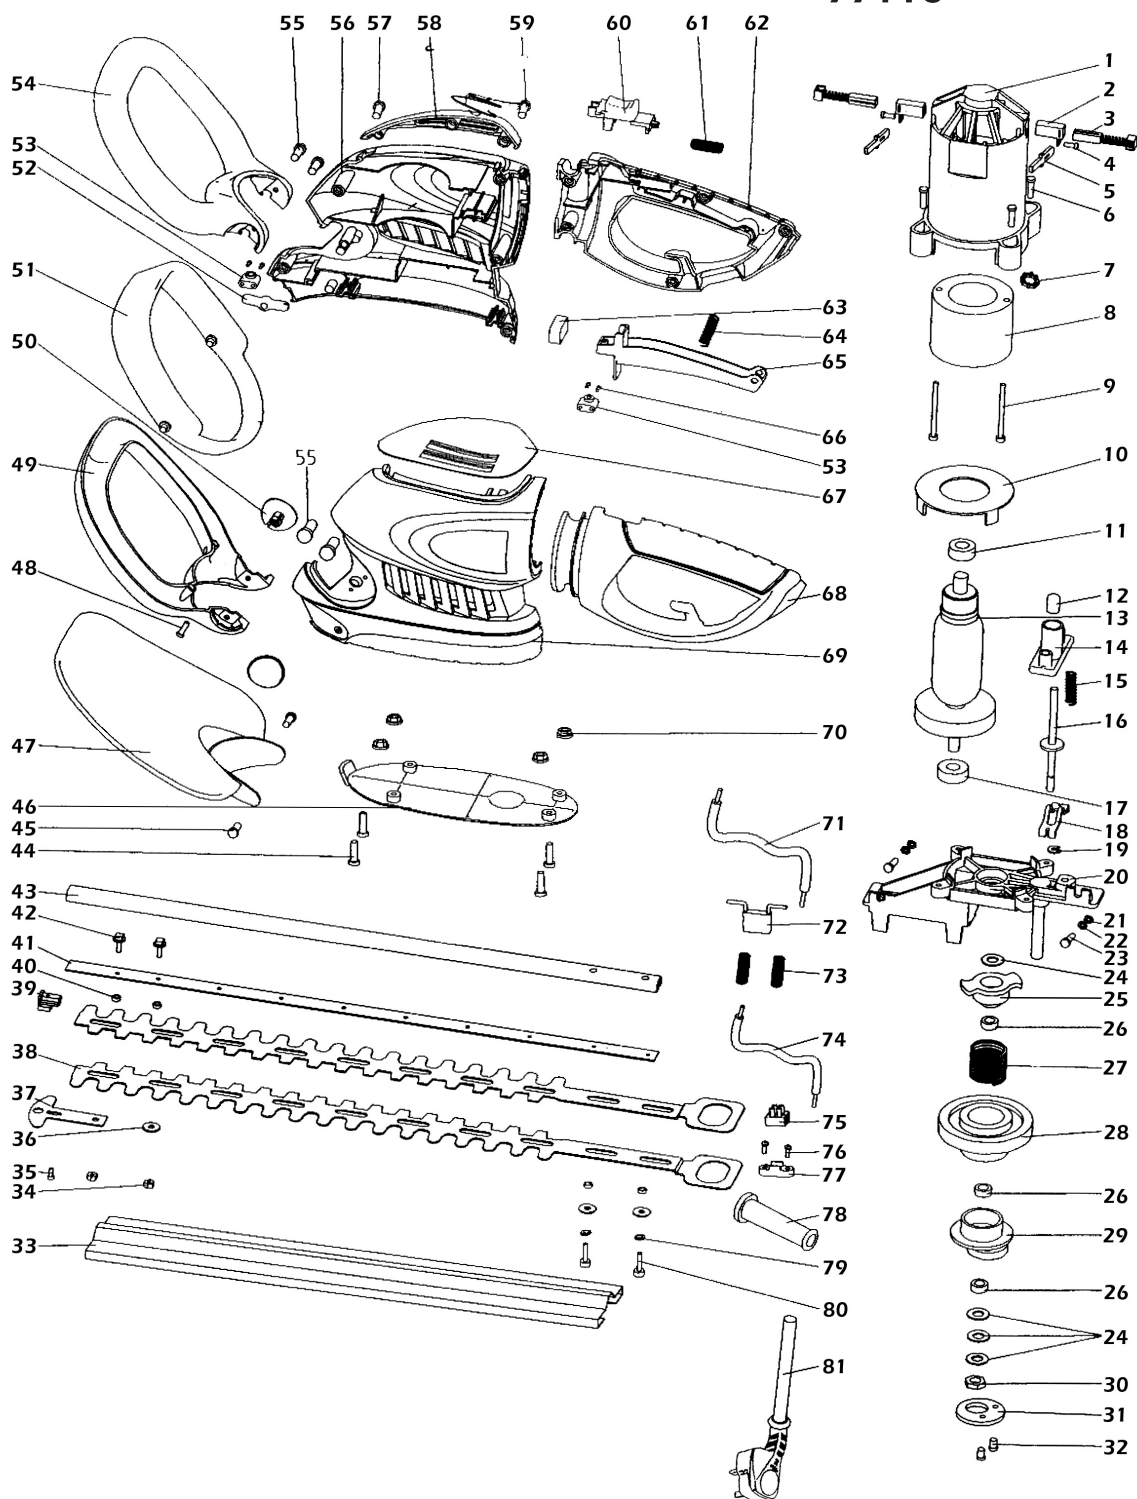

SPARE PARTS DRAWING SHEET FOR

230V Hedge Trimmer

Stock Nos. 77115
77116

Part Nos. HT550
HT650

Helpline: (023) 8049 4344. Sales Desk: (023) 8049 4333. General Enquiries: (023) 8026 6355.

DRAPER TOOLS LTD, HURSLEY ROAD, CHANDLER'S FORD, EASTLEIGH, HANTS. SO53 1YF. U.K. internet: www.draper.co.uk e-mail: sales@drapertools.com