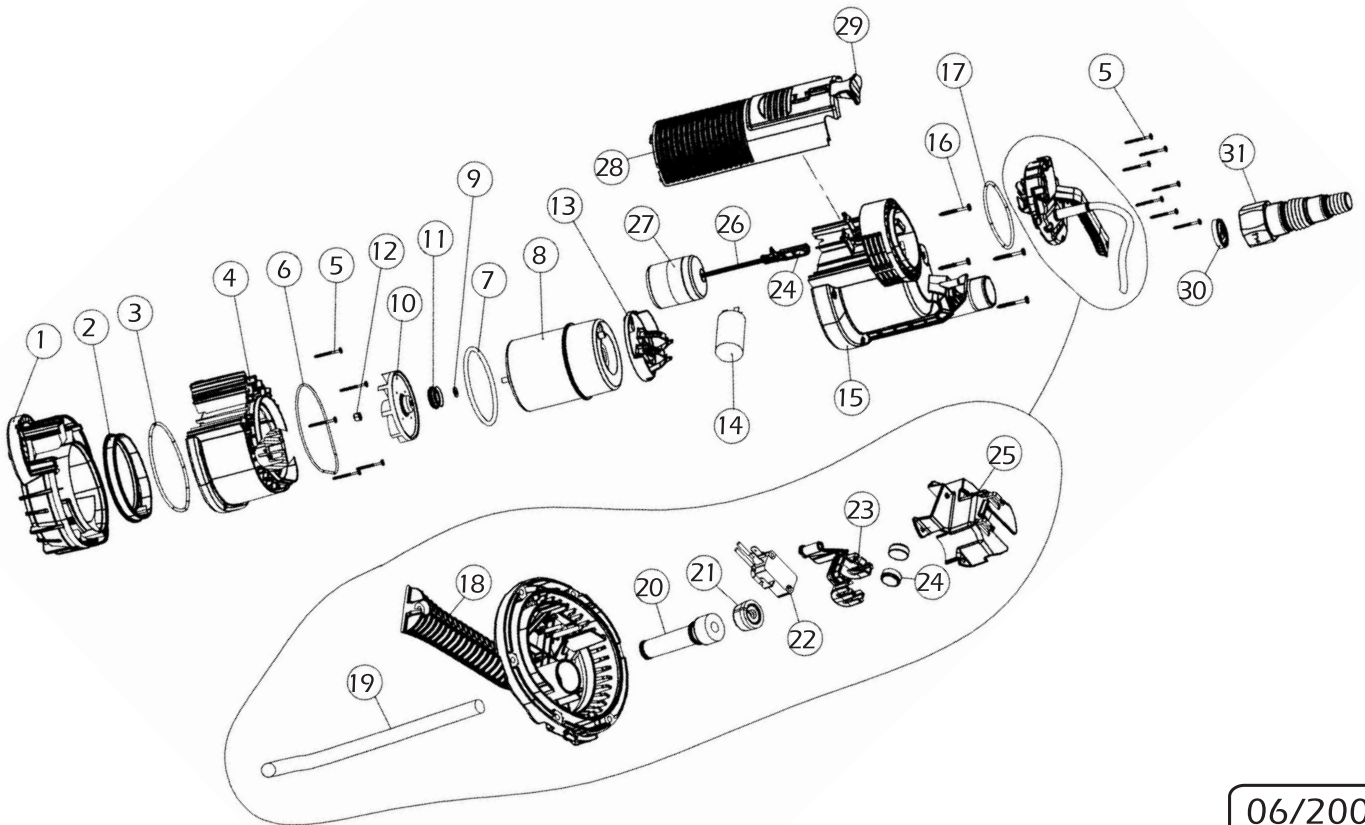

PARTS LISTING & DRAWING SHEET FOR

# Submersible Water Pump with Integral Float Switch

Stock Nos.87961 & 87962 Part Nos.SWP125IFS & SWP195IFS

06/2005

ITEM No.	PART No.	STOCK No.	DESCRIPTION
1	YSWP-S3500993	88247	Filter Base.
2	YSWP-S3500994	88249	Diaphragm.
3	YSWP-P1200095	65632	O-Ring.
4	YSWP-S3500995	88250	Pump Housing (SWP125IFS).
4	YSWP-S3501005	88251	Pump Housing (SWP195IFS).
5	YSWP-P1100091	88252	Screw.
6	YSWP-P1200123	88253	O-Ring.
7	YSWP-P1200007	36616	O-Ring.
8	YSWP-G4301008	88254	Motor (SWP125IFS).
8	YSWP-G4305001	88255	Moror (SWP195IFS).
9	YSWP-P1120006	36617	Washer.
10	YSWP-S3500725	88257	Impeller (SWP125IFS).
10	YSWP-S3500559	88258	Impeller (SWP195IFS).
11	YSWP-S1210002	88259	Ring Joint (SWP125IFS).
12	YSWP-P1110005	36619	Nut.
13	YSWP-S3500917	88260	Capacitor Holder.
14	YSWP-P1360018	57413	Capacitor (SWP125IFS).
14	YSWP-P1360011	88279	Capacitor (SWP195IFS).
15	YSWP-S3600363	88261	Motor Holder.

ITEM No.	PART No.	STOCK No.	DESCRIPTION
16	YSWP-P1100012	36624	Screw.
17	YSWP-P1200128	88263	O-Ring.
18	YSWP-S3501001	88262	Microswitch Cover.
19	YSWP-P1320032	88264	Plug and Cable.
20	YSWP-P1230030	88265	Grommet.
21	YSWP-S3500899	88266	O-Ring.
22	YSWP-S3690062	88267	Microswitch Assembly.
23	YSWP-S3500809	88268	Equalizer.
24	YSWP-P1190013	88269	Magnet.
25	YSWP-S3500975	88270	Wiring Separator.
26	YSWP-S3500997	88271	Float Switch Shaft (SWP125IFS).
26	YSWP-S3501006	88272	Float Switch Shaft (SWP195IFS).
27	YSWP-S3250037	88273	Float Switch.
28	YSWP-S3500999	88274	Float Switch Cover (SWP125IFS).
28	YSWP-S3501007	88275	Float Switch Cover (SWP195IFS).
29	YSWP-S3500998	88276	Indicator.
30	YSWP-S3600364	88277	Valve.
31	YSWP-S3501000	88278	Hose Adapter.