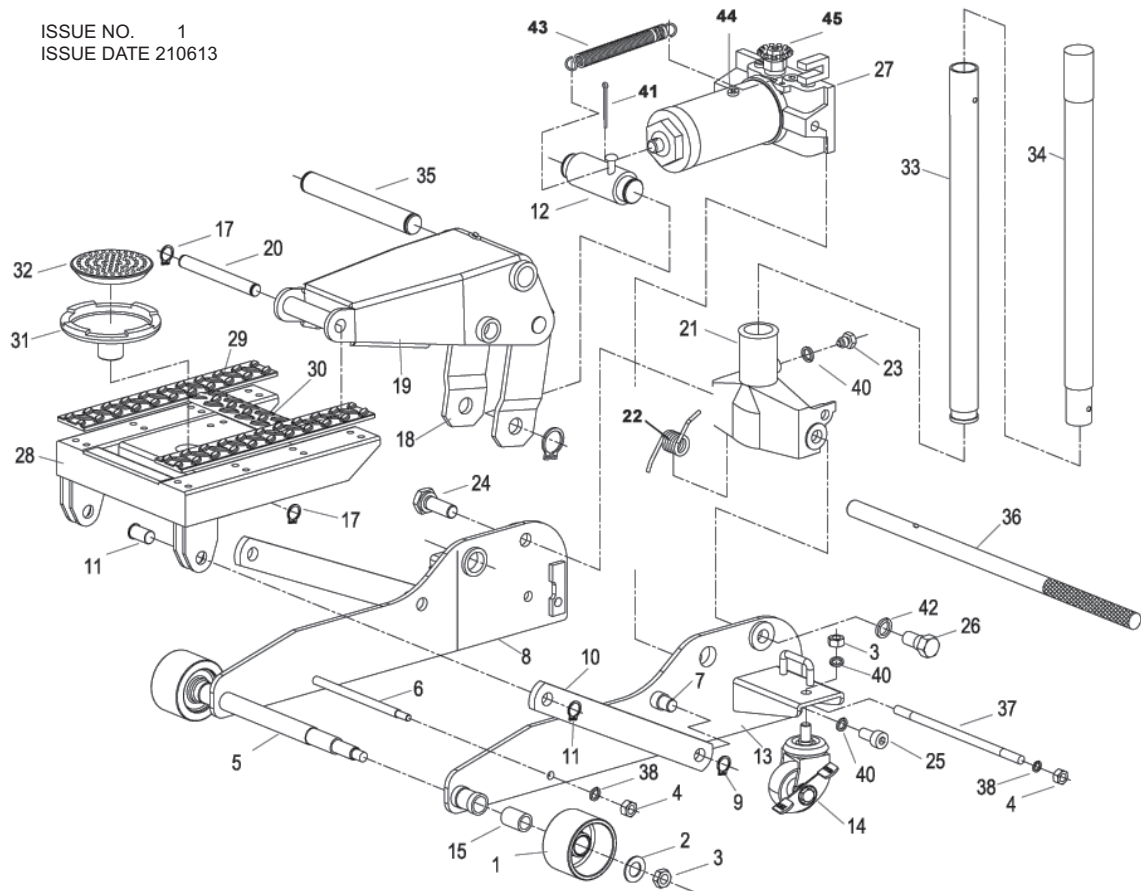

SEALEY

Quality MACHINERY

PARTS FOR;
**COMBINATION TROLLEY JACK 2
TONNE**
MODEL: 2000CJX

ISSUE NO. 1
ISSUE DATE 210613

ITEM	PART NO.	DESCRIPTION	ITEM	PART NO.	DESCRIPTION
1	2000CJX.01	FRONT WHEEL	24	2000CJX.24	YOKE PIN LONG
2	2000CJX.02	WASHER M16	25	2000CJX.25	POWER UNIT BOLT
3	2000CJX.03	AXLE NUT	26	2000CJX.26	HANDLE SOCKET PIN
4	2000CJX.04	CROSS LINK NUT	27	2000CJX.27	POWER UNIT ASSY.
5	2000CJX.05	WHEEL AXLE	28	2000CJX.28	LIFT PLATFORM
6	2000CJX.06	CROSS LINK	29	2000CJX.29	LONG RUBBER PAD
7	2000CJX.07	LOWER RADIUS LINK PIN	30	2000CJX.30	SHORT RUBBER PAD
8	2000CJX.08	RIGHT SIDE PLATE	31	2000CJX.31	SADDLE
9	2000CJX.09	C-CLIP M16	32	2000CJX.32	SADDLE PAD
10	2000CJX.10	RADIUS LINK	33	2000CJX.33	LOWER RELEASE HANDLE
11	2000CJX.11	UPPER RADIUS LINK PIN	34	2000CJX.34	UPPER RELEASE HANDLE
12	2000CJX.12	LOAD BLOCK	35	2000CJX.35	LIFT ARM PIVOT PIN
13	2000CJX.13	LEFT SIDE PLATE	36	2000CJX.36	LOCKING BAR
14	2000CJX.14	CASTOR WHEEL ASSY.	37	2000CJX.37	CROSS LINK
15	2000CJX.15	WHEEL BUSH	38	2000CJX.38	SPRING WASHER NO.10
16	2000CJX.16	C-CLIP M20	39	2000CJX.39	PULL LINK
17	2000CJX.17	C-CLIP M17	40	2000CJX.40	SPRING WASHER NO.12
18	2000CJX.18	POWER LINK UNIT	41	2000CJX.41	COTTER PIN
19	2000CJX.19	LIFT ARM	42	2000CJX.42	SPRING WASHER NO.18
20	2000CJX.20	YOKE PIN	43	2000CJX.43	SPRING
21	2000CJX.21	HANDLE SOCKET	44	2000CJX.44	OIL FILLER PLUG
22	2000CJX.22	RETURN SPRING	45	2000CJX.45	RELEASE VALVE ASS'Y
23	2000CJX.23	HANDLE RETAINING BOLT			