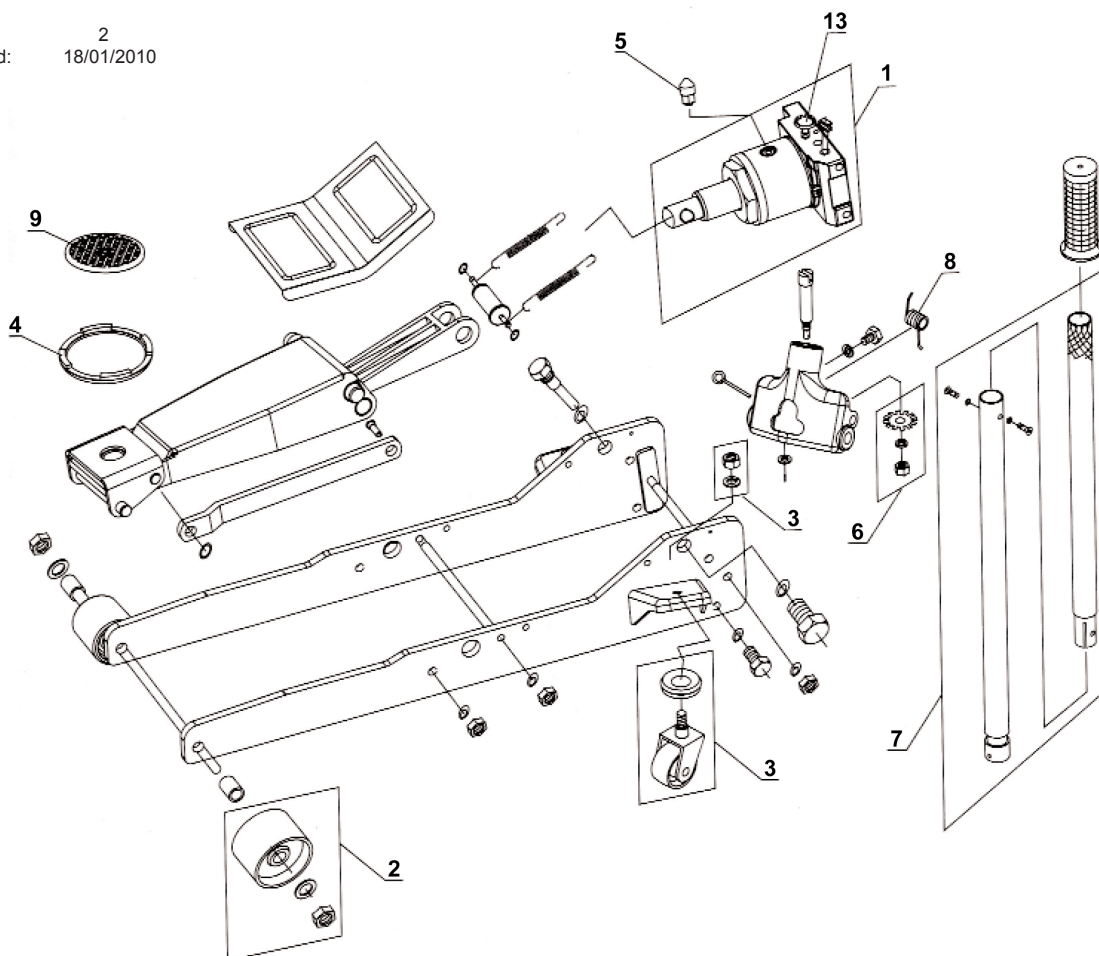

Issue: 2
 Date Issued: 18/01/2010

Item	Part Number	Description
1	2000LEQ-01	Power Unit
2	2000LEQ-02	Front Wheel Assembly
3	2000LEQ-03	Rear Castor Assembly
4	2000LEQ-04	Saddle
5	2000LEQ-05	Oil Filler Plug
6	2000LEQ-06	Release Valve Gear
7	2000LEQ-07	Handle Assembly
8	2000LEQ-08	Return Spring
9	2000LEQ-09	Rubber Pad
13	2000LEQ-13	Release Valve For Power Unit

Not Shown On Diagram:

10	2000LEQ-10	Extension Spring
12	2000LEQ-12	Repair Kit

NOTE: It is our policy to continually improve products and as such we reserve the right to alter data, specifications and component parts without prior notice.