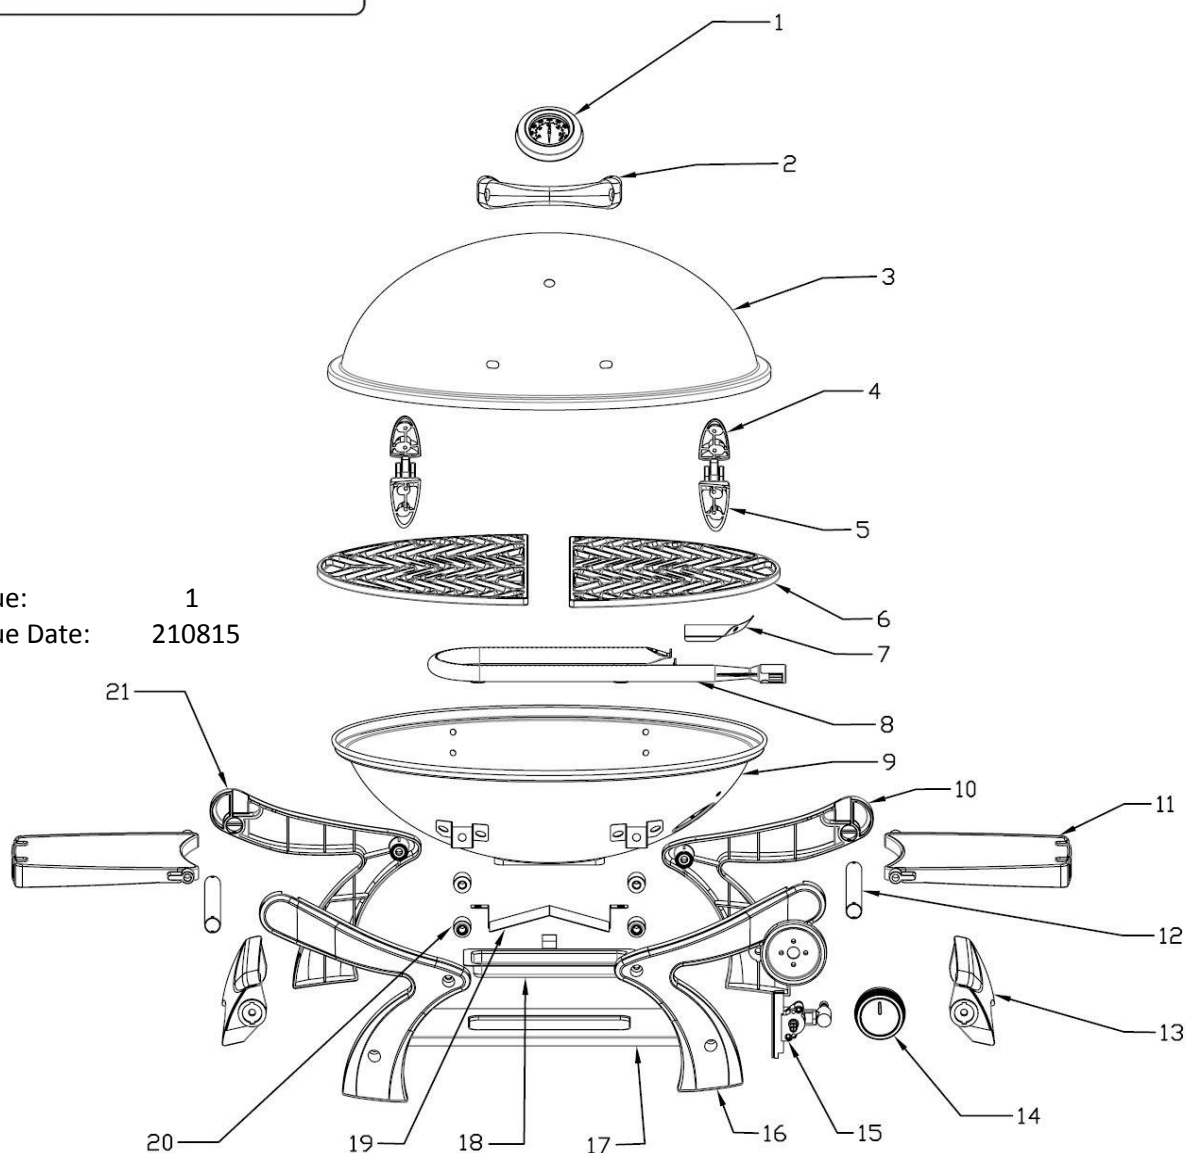

PARTS FOR:
GAS BBQ PORTABLE
MODEL : BBQ07

Issue: 1
 Issue Date: 210815

Item	Part No	Description	Item	Part No	Description
1	BBQ07.01	TEMPERATURE GAUGE	11	BBQ07.11	SIDE SHELF
2	BBQ07.02	TOP HANDLE	12	BBQ07.12	SHELF SUPPORT
3	BBQ07.03	TOP LID	13	BBQ07.13	SIDE SHELF HINGE
4	BBQ07.04	HINGE (TOP LEFT)	14	BBQ07.14	ADJUSTMENT KNOB
	BBQ07.04A	HINGE (TOP RIGHT)	15	BBQ07.15	GAS CONNECTOR
5	BBQ07.05	HINGE (BOTTOM RIGHT)	16	BBQ07.16	FRONT LEG (R/S)
	BBQ07.05A	HINGE (BOTTOM LEFT)	17	BBQ07.17	BOTTOM SHELF
6	BBQ07.06	COOKING GRILLE	18	BBQ07.18	GREASE COLLECTOR
7	BBQ07.07	BURNER HOLDER	19	BBQ07.19	BRACKET (V-SHAPE)
8	BBQ07.08	BURNER	20	BBQ07.20	BUSHING
9	BBQ07.09	BOTTOM BOWL	21	BBQ07.21	BACK LEG
10	BBQ07.10	BACK LEG			