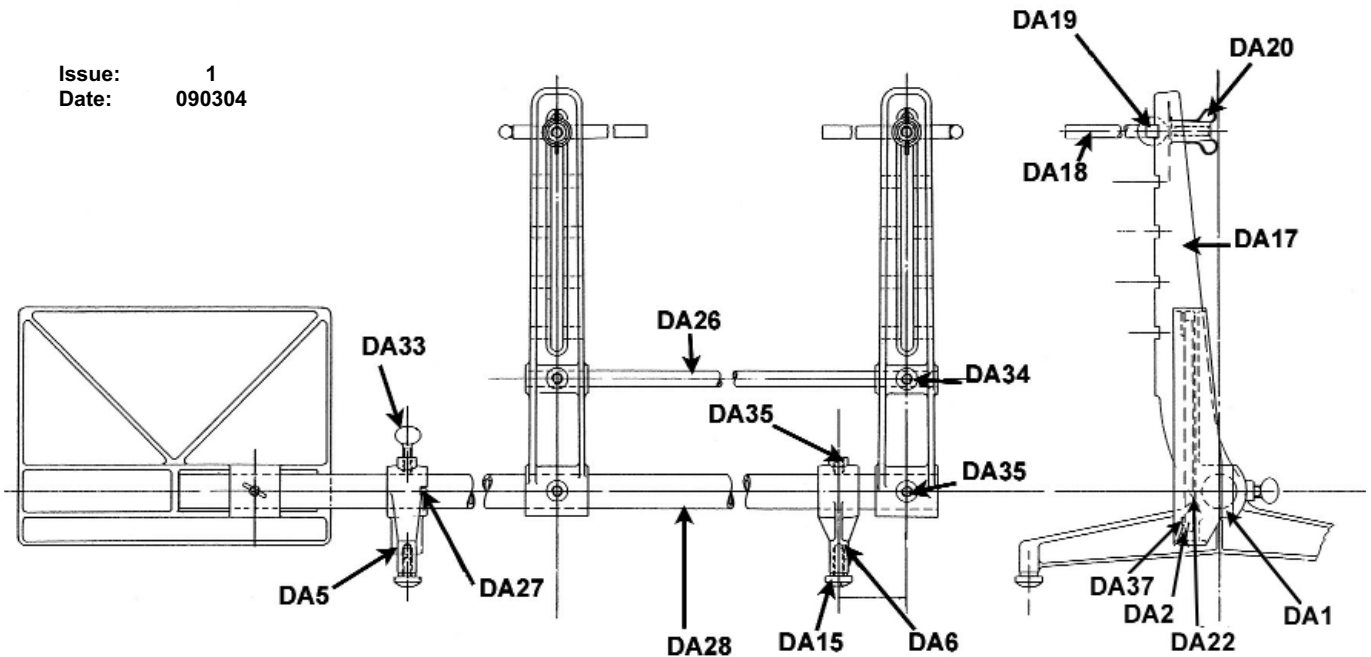

Issue: 1
 Date: 090304

PART NO.	DESCRIPTION
GA40/DA1	MIRROR BRACKET
GA40/DA2	MIRROR CORNER CLAMP
GA40/DA5	BALANCE LEG
GA40/DA6	SINGLE LEG
GA40/DA15	FOOT
GA40/DA17	ARM
GA40/DA18	CONTACT BAR
GA40/DA19	EYE BOLT
GA40/DA20	PLASTIC WING NUT
GA40/DA22	LARGE MIRROR
GA40/DA26	TIE BAR
GA40/DA27	BAR PEG
GA40/DA28	MAIN BAR
GA40/DA33	SCREW
GA40/DA34	SCREW
GA40/DA35	SCREW
GA40/DA37	SCREW
GA40/DA49	MIRROR BRACKET ASSEMBLY

PARTS LIST FOR:
OPTICAL ALIGNMENT GAUGE
 Model No: **GA40**

Issue: 1
 Date: 090304

PART NO.	DESCRIPTION
GA40/DA3	BOTTOM DIAL
GA40/DA4	TOP DIAL
GA40/DA5	BALANCE LEG
GA40/DA6	SINGLE LEG
GA40/DA7	QUADRANT ARM
GA40/DA8	VIEW BOX COVER
GA40/DA9	VIEW BOX TUBE TOP
GA40/DA10	VIEW BOX
GA40/DA11	KNOB
GA40/DA12	TARGET PLATE
GA40/DA13	GUIDE STRIP
GA40/DA14	POINTER & WELD SCREW
GA40/DA15	FOOT
GA40/DA16	VIEW BOX WINDOW
GA40/DA17	ARM
GA40/DA18	CONTACT BAR
GA40/DA19	EYE BOLT
GA40/DA20	PLASTIC WING NUT
GA40/DA21	SCALE PLATE
GA40/DA22	LARGE MIRROR
GA40/DA23	VIEW BOX AND P.S. TAPE MIRROR
GA40/DA24	LENS
GA40/DA25	EYE PIECE
GA40/DA26	TIE BAR
GA40/DA27	BAR PEG
GA40/DA28	MAIN BAR

PART NO.	DESCRIPTION
GA40/DA29	SCREW
GA40/DA30	LOCK RING
GA40/DA32	SPRING PIN
GA40/DA33	SCREW
GA40/DA33	SCREW
GA40/DA33	SCREW
GA40/DA34	SCREW
GA40/DA35	SCREW
GA40/DA36	SCREW
GA40/DA37	SCREW
GA40/DA38	NUT
GA40/DA39	WASHER
GA40/DA41	SCREW
GA40/DA42	SCREW
GA40/DA43	SCREW
GA40/DA44	LOCK NUT
GA40/DA44	LOCK NUT
GA40/DA45	WASHER
GA40/DA46	WING NUT
GA40/DA47	DOWEL
GA40/DA48	DOWEL
GA40/DA49	MIRROR BRACKET ASSEMBLY
GA40/DA50	VIEW BOX ASSEMBLY
GA40/DA51	CALCULATOR ASSEMBLY
GA40/DA81	STUD NUT
GA40/DA82	WASHER