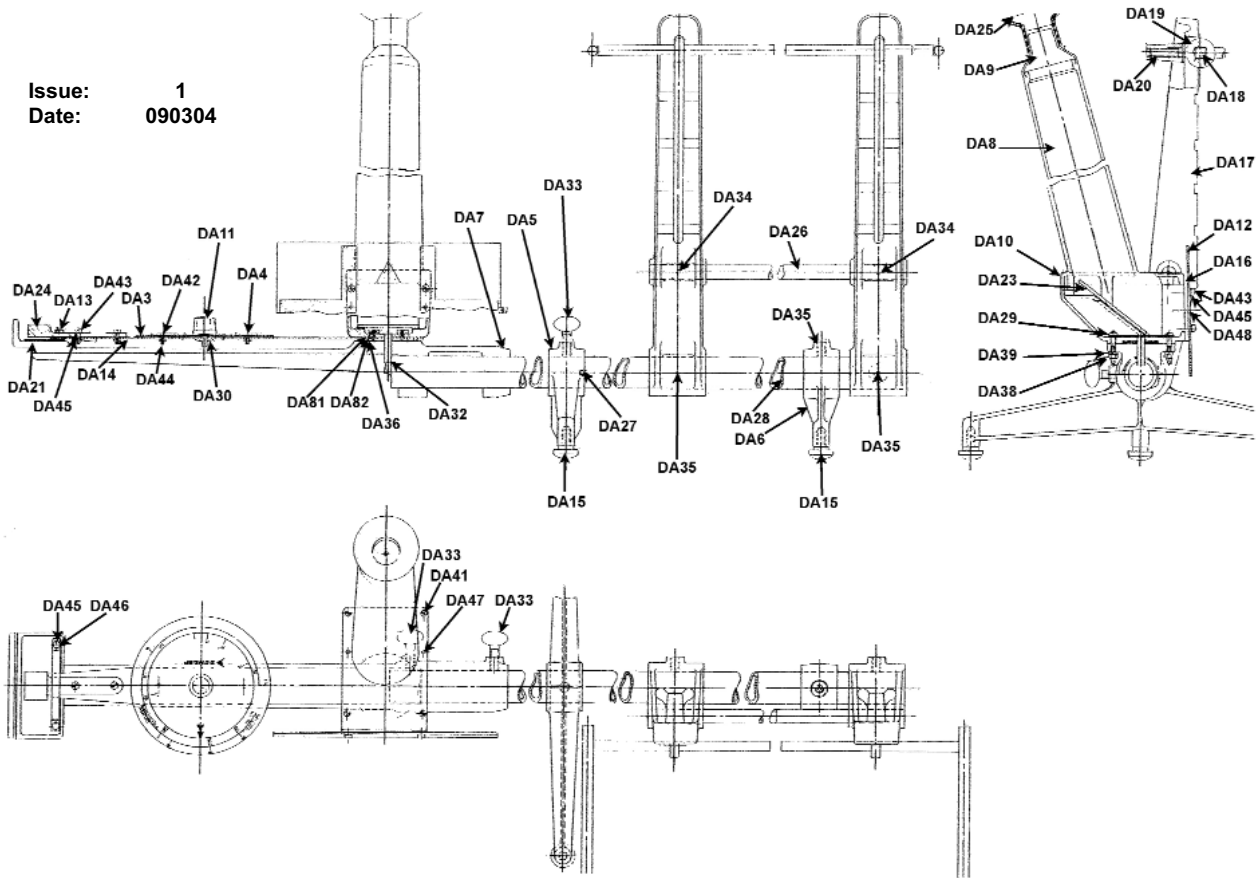

Issue: 1
 Date: 090304

PART NO.	DESCRIPTION
GA40/DA1	MIRROR BRACKET
GA40/DA2	MIRROR CORNER CLAMP
GA40/DA5	BALANCE LEG
GA40/DA6	SINGLE LEG
GA40/DA15	FOOT
GA40/DA17	ARM
GA40/DA18	CONTACT BAR
GA40/DA19	EYE BOLT
GA40/DA20	PLASTIC WING NUT
GA40/DA22	LARGE MIRROR
GA40/DA26	TIE BAR
GA40/DA27	BAR PEG
GA40/DA28	MAIN BAR
GA40/DA33	SCREW
GA40/DA34	SCREW
GA40/DA35	SCREW
GA40/DA37	SCREW
GA40/DA49	MIRROR BRACKET ASSEMBLY

PARTS LIST FOR:
OPTICAL ALIGNMENT GAUGE
 Model No: **GA40**

Issue: 1
 Date: 090304

PART NO.	DESCRIPTION
GA40/DA3	BOTTOM DIAL
GA40/DA4	TOP DIAL
GA40/DA5	BALANCE LEG
GA40/DA6	SINGLE LEG
GA40/DA7	QUADRANT ARM
GA40/DA8	VIEW BOX COVER
GA40/DA9	VIEW BOX TUBE TOP
GA40/DA10	VIEW BOX
GA40/DA11	KNOB
GA40/DA12	TARGET PLATE
GA40/DA13	GUIDE STRIP
GA40/DA14	POINTER & WELD SCREW
GA40/DA15	FOOT
GA40/DA16	VIEW BOX WINDOW
GA40/DA17	ARM
GA40/DA18	CONTACT BAR
GA40/DA19	EYE BOLT
GA40/DA20	PLASTIC WING NUT
GA40/DA21	SCALE PLATE
GA40/DA22	LARGE MIRROR
GA40/DA23	VIEW BOX AND P.S. TAPE MIRROR
GA40/DA24	LENS
GA40/DA25	EYE PIECE
GA40/DA26	TIE BAR
GA40/DA27	BAR PEG
GA40/DA28	MAIN BAR

PART NO.	DESCRIPTION
GA40/DA29	SCREW
GA40/DA30	LOCK RING
GA40/DA32	SPRING PIN
GA40/DA33	SCREW
GA40/DA33	SCREW
GA40/DA33	SCREW
GA40/DA34	SCREW
GA40/DA35	SCREW
GA40/DA36	SCREW
GA40/DA37	SCREW
GA40/DA38	NUT
GA40/DA39	WASHER
GA40/DA41	SCREW
GA40/DA42	SCREW
GA40/DA43	SCREW
GA40/DA44	LOCK NUT
GA40/DA44	LOCK NUT
GA40/DA45	WASHER
GA40/DA46	WING NUT
GA40/DA47	DOWEL
GA40/DA48	DOWEL
GA40/DA49	MIRROR BRACKET ASSEMBLY
GA40/DA50	VIEW BOX ASSEMBLY
GA40/DA51	CALCULATOR ASSEMBLY
GA40/DA81	STUD NUT
GA40/DA82	WASHER