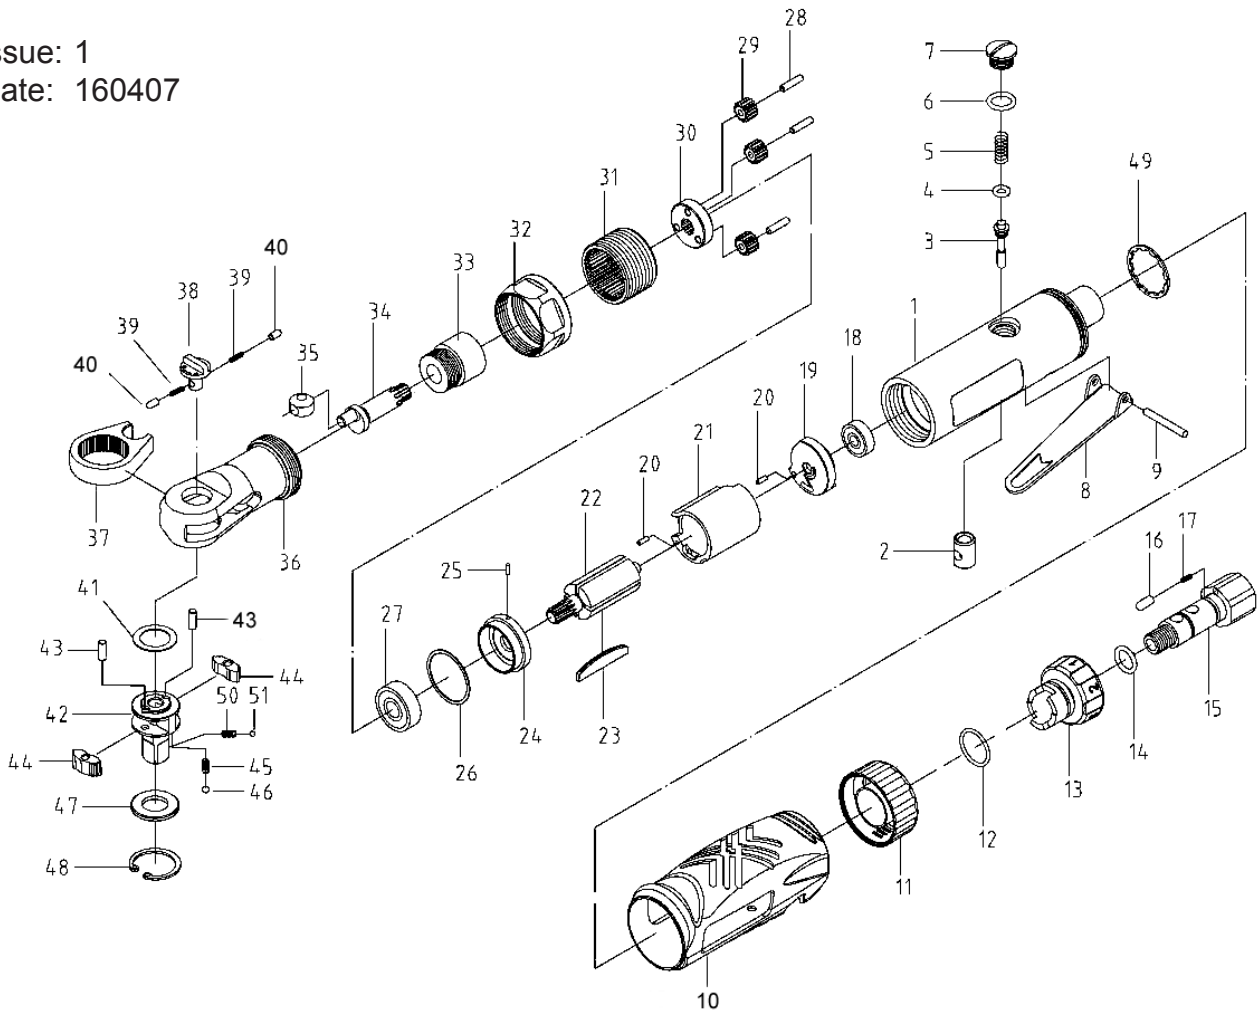

Issue: 1  
 Date: 160407

ITEM	PART NO	DESCRIPTION
1	GSA635.01	HOUSING
2	GSA635.02	VALVE BUSHING
3	GSA635.03	VALVE STEM
4	GSA635.04	O-RING
5	GSA635.05	VALVE SPRING
6	GSA635.06	O-RING
7	GSA635.07	VALVE SCREW
8	GSA635.08	THROTTLE LEVER
9	GSA635.09	THROTTLE LEVER PIN
10	GSA635.10	HANDLE GRIP
11	GSA635.11	MUFFLER COVER
12	GSA635.12	O-RING
13	GSA635.13	AIR REGULATOR
14	GSA635.14	O-RING
15	GSA635.15	AIR INLET BUSHING
16	GSA635.16	LOCKING PIN
17	GSA635.17	SPRING
18	GSA635.18	BEARING
19	GSA635.19	REAR END PLATE
20	GSA635.20	DOWEL PIN
21	GSA635.21	CYLINDER
22	GSA635.22	ROTOR
23	GSA635.23	ROTOR BLADE
24	GSA635.24	FRONT END PLATE
25	GSA635.25	PIN

ITEM	PART NO	DESCRIPTION
26	GSA635.26	WASHER
27	GSA635.27	BEARING
28	GSA635.28	NEEDLE ROLLER
29	GSA635.29	PLANET GEAR
30	GSA635.30	IDLE GEAR SEAT
31	GSA635.31	INTERNAL GEAR
32	GSA635.32	CLAMP NUT
33	GSA635.33	BUSHING
34	GSA635.34	CRANK SHAFT
35	GSA635.35	DRIVE BUSHING
36	GSA635.36	RATCHET HOUSING
37	GSA635.37	RATCHET YOKE
38	GSA635.38	REVERSE SWITCH
39	GSA635.39	SPRING
40	GSA635.40	LOCKING PIN
41	GSA635.41	WASHER
42	GSA634.42	RATCHET ANVIL 1/4"
43	GSA635.43	PIN
44	GSA635.44	RATCHET PAWL
45	GSA635.45	SPRING
46	GSA635.46	STEEL BALL
47	GSA634.47	THRUST WASHER 1/4"
48	GSA635.48	RETAINING RING
49	GSA635.49	WASHER
50	GSA634.50	SPRING 1/4"
51	GSA634.51	STEEL BALL 1/4"