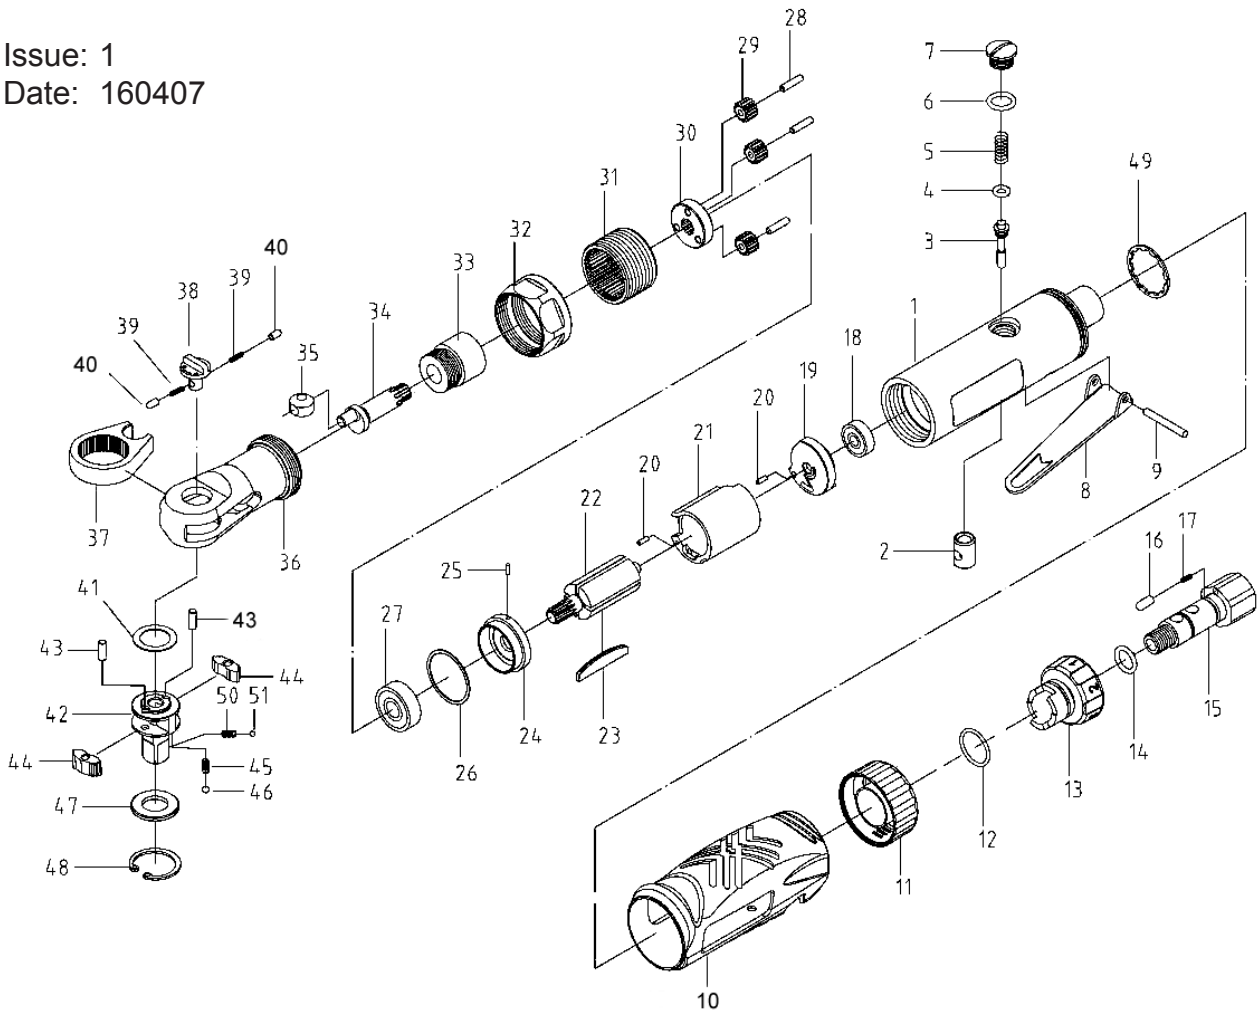

Issue: 1
 Date: 160407

ITEM	PART NO	DESCRIPTION
1	GSA635.01	HOUSING
2	GSA635.02	VALVE BUSHING
3	GSA635.03	VALVE STEM
4	GSA635.04	O-RING
5	GSA635.05	VALVE SPRING
6	GSA635.06	O-RING
7	GSA635.07	VALVE SCREW
8	GSA635.08	THROTTLE LEVER
9	GSA635.09	THROTTLE LEVER PIN
10	GSA635.10	HANDLE GRIP
11	GSA635.11	MUFFLER COVER
12	GSA635.12	O-RING
13	GSA635.13	AIR REGULATOR
14	GSA635.14	O-RING
15	GSA635.15	AIR INLET BUSHING
16	GSA635.16	LOCKING PIN
17	GSA635.17	SPRING
18	GSA635.18	BEARING
19	GSA635.19	REAR END PLATE
20	GSA635.20	DOWEL PIN
21	GSA635.21	CYLINDER
22	GSA635.22	ROTOR
23	GSA635.23	ROTOR BLADE
24	GSA635.24	FRONT END PLATE
25	GSA635.25	PIN

ITEM	PART NO	DESCRIPTION
26	GSA635.26	WASHER
27	GSA635.27	BEARING
28	GSA635.28	NEEDLE ROLLER
29	GSA635.29	PLANET GEAR
30	GSA635.30	IDLE GEAR SEAT
31	GSA635.31	INTERNAL GEAR
32	GSA635.32	CLAMP NUT
33	GSA635.33	BUSHING
34	GSA635.34	CRANK SHAFT
35	GSA635.35	DRIVE BUSHING
36	GSA635.36	RATCHET HOUSING
37	GSA635.37	RATCHET YOKE
38	GSA635.38	REVERSE SWITCH
39	GSA635.39	SPRING
40	GSA635.40	LOCKING PIN
41	GSA635.41	WASHER
42	GSA635.42	RATCHET ANVIL 3/8"
43	GSA635.43	PIN
44	GSA635.44	RATCHET PAWL
45	GSA635.45	SPRING
46	GSA635.46	STEEL BALL
47	GSA635.47	THRUST WASHER 3/8"
48	GSA635.48	RETAINING RING
49	GSA635.49	WASHER
50	GSA635.50	SPRING 3/8"
51	GSA635.51	STEEL BALL 3/8"