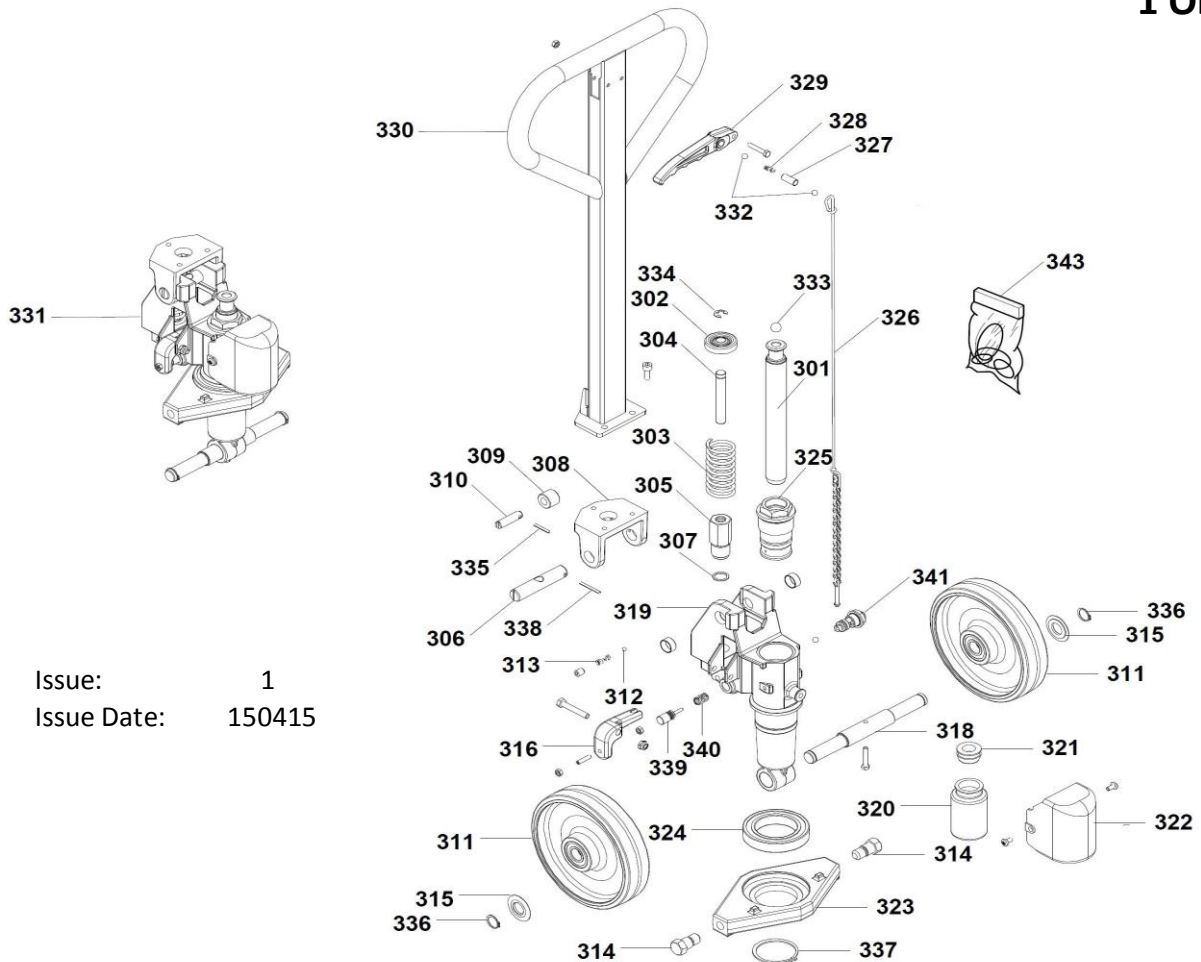

PARTS FOR:
PALLET TRUCK 2200kg 1150 x 525mm
MODEL : PT2200

1 OF 2

Issue: 1
 Issue Date: 150415

ITEM	PART NO	DESCRIPTION	ITEM	PART NO	DESCRIPTION
	301	PT2200.301 PISTON		323	PT2200.323 PLATE
	302	PT2200.302 SPRING GUIDE		324	PT2200.324 BEARING (6012RS)
	303	PT2200.303 SPRING		325	PT2200.325 BUSHING
	304	PT2200.304 PUMP PLUNGER		326	PT2200.326 COMPLETE TIE-ROD WITH HANDLE LEVER
	305	PT2200.305 BURNISHED CYLINDER		327	PT2200.327 LOWER LEVER SPACER
	306	PT2200.306 CHAIN GUIDE PIN		328	PT2200.328 LOWER LEVER SPRING
	307	PT2200.307 COPPER WASHER		329	PT2200.329 CONTROL HANDLE
	308	PT2200.308 BRACKET		330	PT2200.330 HANDLE
	309	PT2200.309 BRACKET ROLLER		331	PT2200.331 HYDRAULIC ASSEMBLY
	310	PT2200.310 BRACKET ROLLER PIN		332	PT2200.332 BALL 5/16"
	311	PT2200.311 PUMP WHEEL		333	PT2200.333 BALL 9/16"
	312	PT2200.312 BALL 7/32"		334	PT2200.334 LOCK RING
	313	PT2200.313 SPRING		335	PT2200.335 ELASTIC PIN
	314	PT2200.314 SCREW		336	PT2200.336 SEEGER RING
	315	PT2200.315 WHEEL DUST GUARD		337	PT2200.337 SEEGER RING
	316	PT2200.316 SPILL PEDAL		338	PT2200.338 ELASTIC PIN
		PT2200.317 BODY PUMP BUSHING (not shown)		339	PT2200.339 SPINDLE
	318	PT2200.318 WHEEL AXLE		340	PT2200.340 SPRING
	319	PT2200.319 PUMP BODY		341	PT2200.341 NON RETURN VALVE
	320	PT2200.320 OIL TANK			PT2200.342 PUMP HANDLE ASS'Y (not shown)
	321	PT2200.321 OIL TANK CAP		343	PT2200.343 REPAIR KIT
	322	PT2200.322 TANK PROTECTION			

2 OF 2

Issue: 1
 Issue Date: 150415

ITEM	PART NO	DESCRIPTION	ITEM	PART NO	DESCRIPTION
100	PT2200.100	FRAME	109	PT2200.109	FRAME FOR ROLLER
101	PT2200.101	PUSH ROD	110	PT2200.110	ROLLER
102	PT2200.102	PIN	111	PT2200.111	ROLLER SPACER
103	PT2200.103	PUSH ROD	112	PT2200.112	CONNECTION PIN
104	PT2200.104	ROCKER ARM	113	PT2200.113	ELASTIC PIN
105	PT2200.105	ROCKER ARM AXLE	114	PT2200.114	LINK PLATE
106	PT2200.106	ELASTIC PIN	115	PT2200.115	ROLLER
107	PT2200.107	PIN	116	PT2200.116	ROLLER SPACER
108	PT2200.108	NYLON ROLLER			