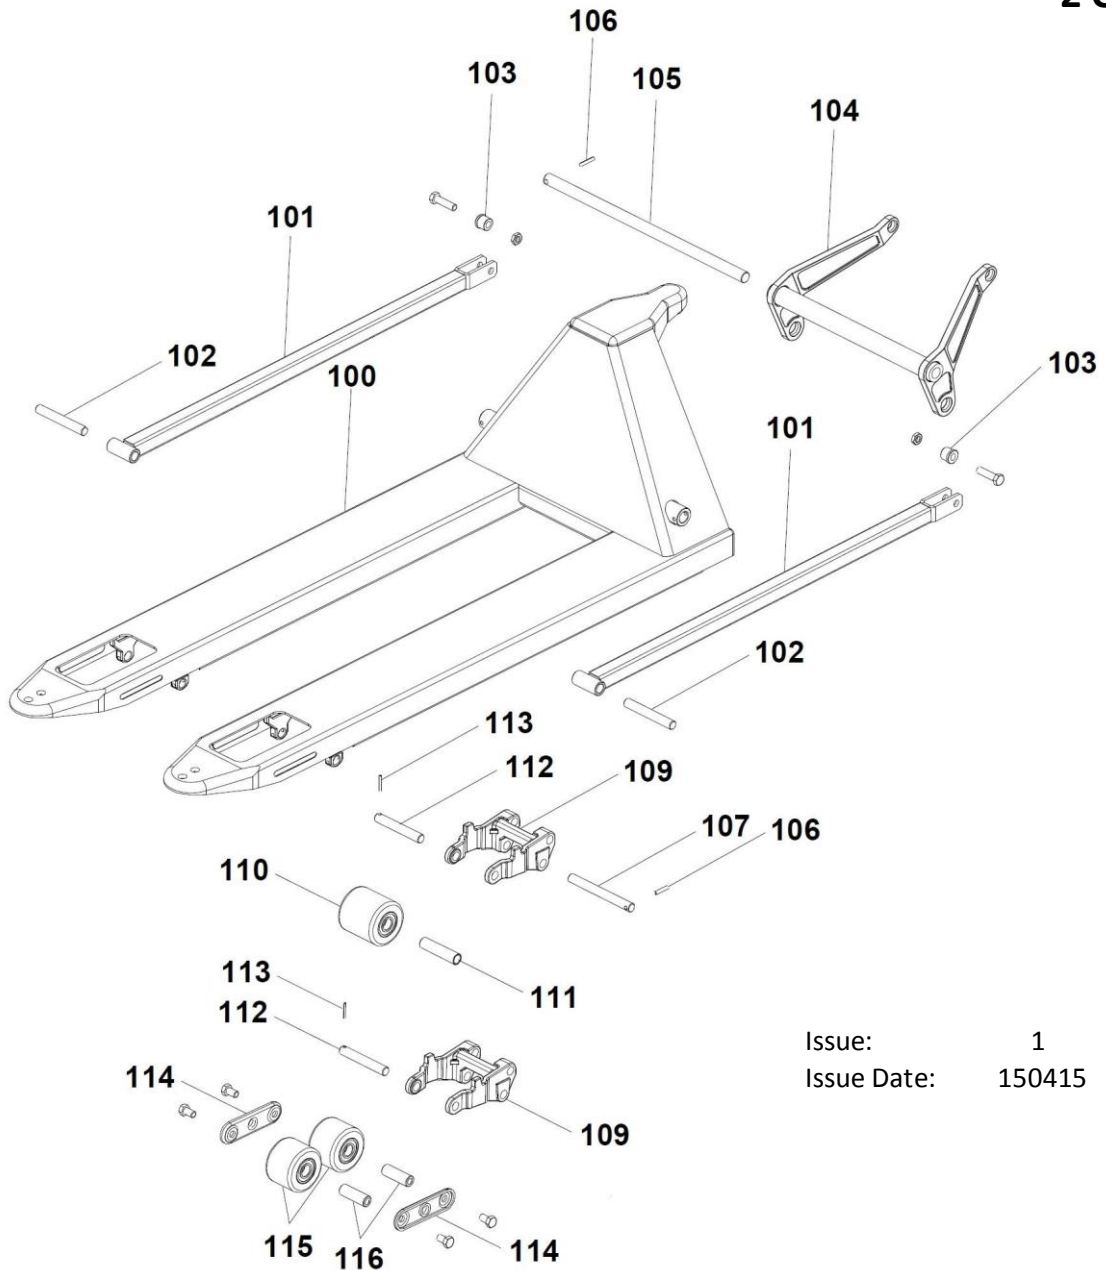

PARTS FOR:
PALLET TRUCK 2200kg 1150 x 525mm
MODEL : PT2200

1 OF 2

Issue: 1
 Issue Date: 150415

ITEM	PART NO	DESCRIPTION	ITEM	PART NO	DESCRIPTION
	301	PT2200.301 PISTON		323	PT2200.323 PLATE
	302	PT2200.302 SPRING GUIDE		324	PT2200.324 BEARING (6012RS)
	303	PT2200.303 SPRING		325	PT2200.325 BUSHING
	304	PT2200.304 PUMP PLUNGER		326	PT2200.326 COMPLETE TIE-ROD WITH HANDLE LEVER
	305	PT2200.305 BURNISHED CYLINDER		327	PT2200.327 LOWER LEVER SPACER
	306	PT2200.306 CHAIN GUIDE PIN		328	PT2200.328 LOWER LEVER SPRING
	307	PT2200.307 COPPER WASHER		329	PT2200.329 CONTROL HANDLE
	308	PT2200.308 BRACKET		330	PT2200.330 HANDLE
	309	PT2200.309 BRACKET ROLLER		331	PT2200.331 HYDRAULIC ASSEMBLY
	310	PT2200.310 BRACKET ROLLER PIN		332	PT2200.332 BALL 5/16"
	311	PT2200.311 PUMP WHEEL		333	PT2200.333 BALL 9/16"
	312	PT2200.312 BALL 7/32"		334	PT2200.334 LOCK RING
	313	PT2200.313 SPRING		335	PT2200.335 ELASTIC PIN
	314	PT2200.314 SCREW		336	PT2200.336 SEEGER RING
	315	PT2200.315 WHEEL DUST GUARD		337	PT2200.337 SEEGER RING
	316	PT2200.316 SPILL PEDAL		338	PT2200.338 ELASTIC PIN
		PT2200.317 BODY PUMP BUSHING (not shown)		339	PT2200.339 SPINDLE
	318	PT2200.318 WHEEL AXLE		340	PT2200.340 SPRING
	319	PT2200.319 PUMP BODY		341	PT2200.341 NON RETURN VALVE
	320	PT2200.320 OIL TANK			PT2200.342 PUMP HANDLE ASS'Y (not shown)
	321	PT2200.321 OIL TANK CAP		343	PT2200.343 REPAIR KIT
	322	PT2200.322 TANK PROTECTION			

2 OF 2

Issue: 1
 Issue Date: 150415

ITEM	PART NO	DESCRIPTION	ITEM	PART NO	DESCRIPTION
100	PT2200.100	FRAME	109	PT2200.109	FRAME FOR ROLLER
101	PT2200.101	PUSH ROD	110	PT2200.110	ROLLER
102	PT2200.102	PIN	111	PT2200.111	ROLLER SPACER
103	PT2200.103	PUSH ROD	112	PT2200.112	CONNECTION PIN
104	PT2200.104	ROCKER ARM	113	PT2200.113	ELASTIC PIN
105	PT2200.105	ROCKER ARM AXLE	114	PT2200.114	LINK PLATE
106	PT2200.106	ELASTIC PIN	115	PT2200.115	ROLLER
107	PT2200.107	PIN	116	PT2200.116	ROLLER SPACER
108	PT2200.108	NYLON ROLLER			