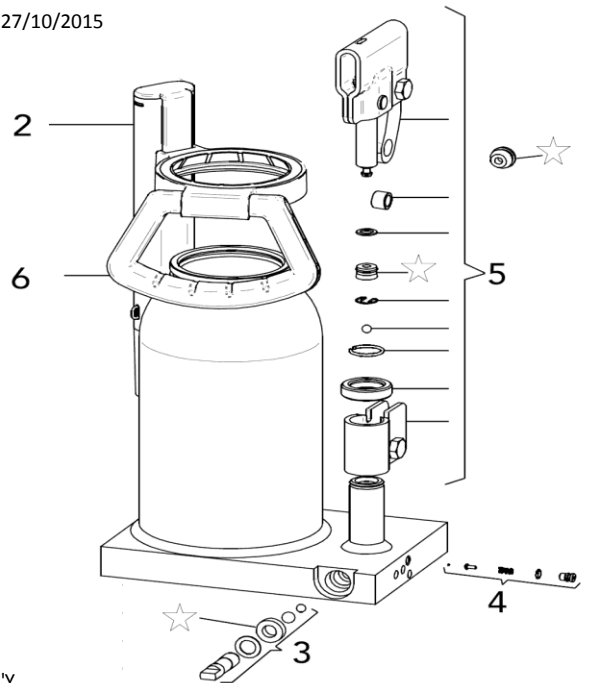

**PARTS FOR :**  
PREMIER TELESCOPIC BOTTLE JACK'S

ISSUE NO : 1  
ISSUE DATE : 27/10/2015

ITEM	PTBJ2	PTBJ5	PTBJ12	PTBJ20	DESCRIPTION
1	MGT2-C14M	MGT5-C14M	MGT12SPX-C14M	MGT20-C14M	RAM ASSEMBLY
2	PBJ.HA	PBJ.HA	PBJ.HA	PBJ.HA	HANDLE
3	PBJ.RVA	PBJ.RVA	PBJ.RVA	PBJ.RVA	RELEASE VALVE ASS'Y
4	MG-2/C9	MG-2/C9	MG-2/C9	MG-2/C9	SAFETY VALVE
5	PBJ.HSA	PBJ.HSA	PBJ.HSA	PBJ.HSA	HANDLE SOCKET ASS'Y
6	--	--	PTBJ12.H	--	CARRYING HANDLE FOR PTBJ12
☆	RMGT-2	RMGT-5	RMGT-12	RMGT-20	REPAIR KIT