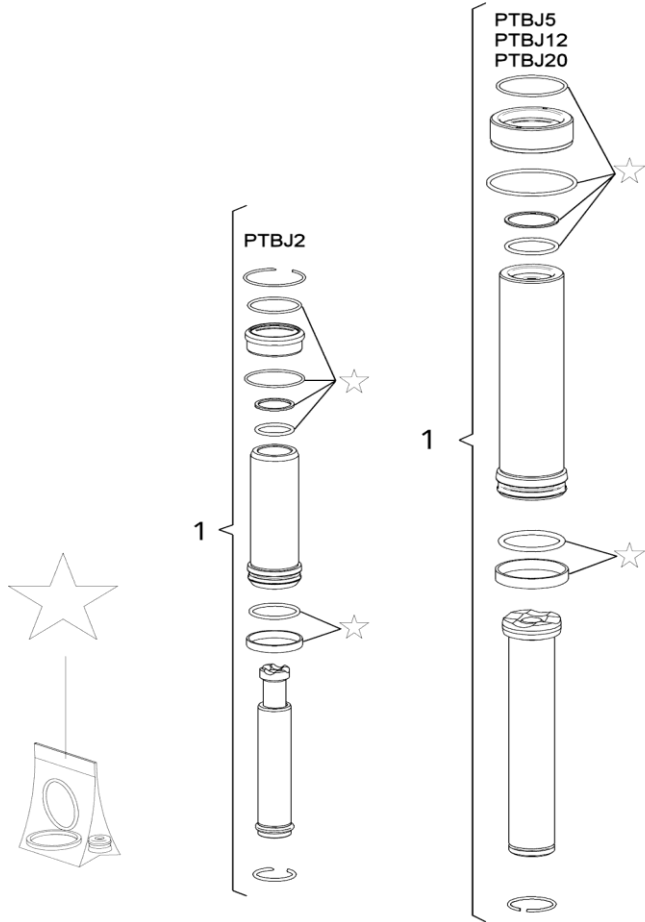

**PARTS FOR :**  
PREMIER TELESCOPIC BOTTLE JACK'S

ISSUE NO : 1  
ISSUE DATE : 27/10/2015

ITEM	PTBJ2	PTBJ5	PTBJ12	PTBJ20	DESCRIPTION
1	MGT2-C14M	MGT5-C14M	MGT12SPX-C14M	MGT20-C14M	RAM ASSEMBLY
2	PBJ.HA	PBJ.HA	PBJ.HA	PBJ.HA	HANDLE
3	PBJ.RVA	PBJ.RVA	PBJ.RVA	PBJ.RVA	RELEASE VALVE ASS'Y
4	MG-2/C9	MG-2/C9	MG-2/C9	MG-2/C9	SAFETY VALVE
5	PBJ.HSA	PBJ.HSA	PBJ.HSA	PBJ.HSA	HANDLE SOCKET ASS'Y
6	--	--	PTBJ12.H	--	CARRYING HANDLE FOR PTBJ12
☆	RMGT-2	RMGT-5	RMGT-12	RMGT-20	REPAIR KIT