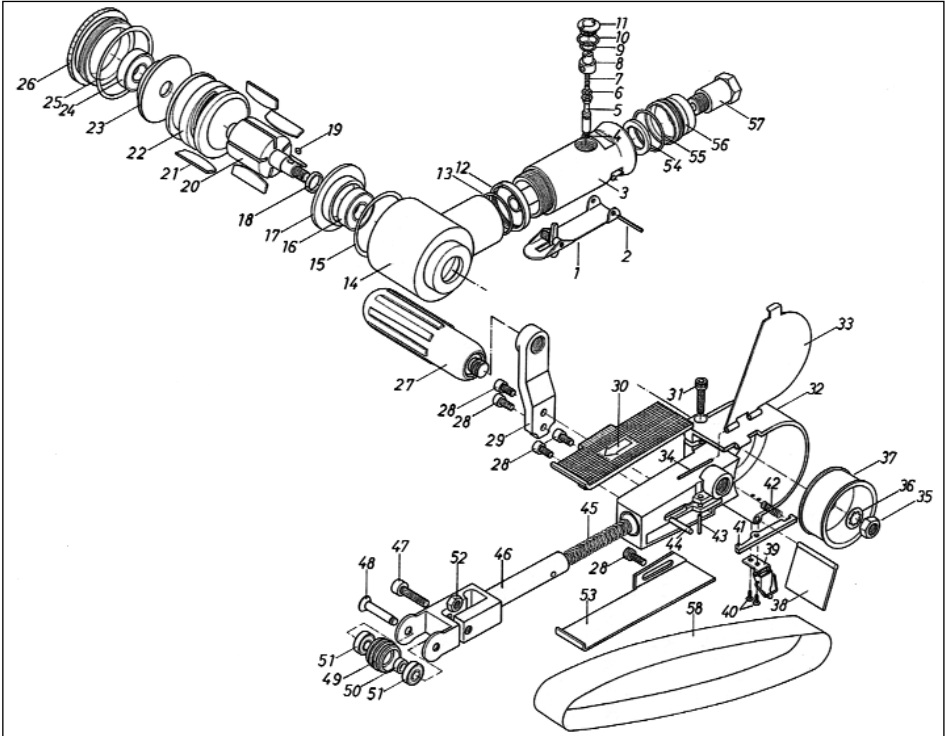

SEALEY

POWER PRODUCTS

SA356

PARTS LIST

Item	Part No.	Description	Item	Part No.	Description	Item	Part No.	Description
01	SA356/01	Throttle Lever	21	SA356/21	Rotor Blade	41	SA356/41	Stopper
02	SA356/02	Lever Pin	22	SA356/22	Cylinder	42	SA356/42	Stopper Spring
03	SA356/03	Motor Housing	23	SA356/23	Rear End Plate	43	SA356/43	Roll Pin
04	SA356/04	O-RinG	24	SA356/24	Ball Bearing	44	SA356/44	Stopper Pin
05	SA356/05	Valve Stem	25	SA356/25	O-Ring	45	SA356/45	Tension Spring
06	SA356/06	O-Ring	26	SA356/26	Motor Nut	46	SA356/46	Tension Arm
07	SA356/07	Valve Spring	27	SA356/27	Handle	47	SA356/47	Counter Sink
08	SA356/08	Air Controller	28	SA356/28	Cap Screw	48	SA356/48	Idle Shaft
09	SA356/09	O-Ring	29	SA356/29	Handle Bracket	49	SA356/49	Idle Pulley
10	SA356/10	O-Ring	30	SA356/30	Finger Plate	50	SA356/50	Collar
11	SA356/11	Valve Screw	31	SA356/31	Adjust Screw	51	SA356/51	Ball Bearing
12	SA356/12	Lock Nut	32	SA356/32	Wheel Cover	52	SA356/52	Lock Nut
13	SA356/13	O-Ring	33	SA356/33	Wheel Cover Lid	53	SA356/53	Shoe
14	SA356/14	Housing	34	SA356/34	Roll Pin	54	SA356/54	Silencer
15	SA356/15	O-Ring	35	SA356/35	Lock Nut	55	SA356/55	O-Ring
16	SA356/16	Ball Bearing	36	SA356/36	Washer	56	SA356/56	Air Deflector
17	SA356/17	Front End Plate	37	SA356/37	Drive Pulley	57	SA356/57	Air Inlet
18	SA356/18	Spacer	38	SA356/38	Dust Cover	58	SA356/58	Grinding Belt
19	SA356/19	Key	39	SA356/39	Cover Latch			
20	SA356/20	Rotor	40	SA356/40	Cap Screw			