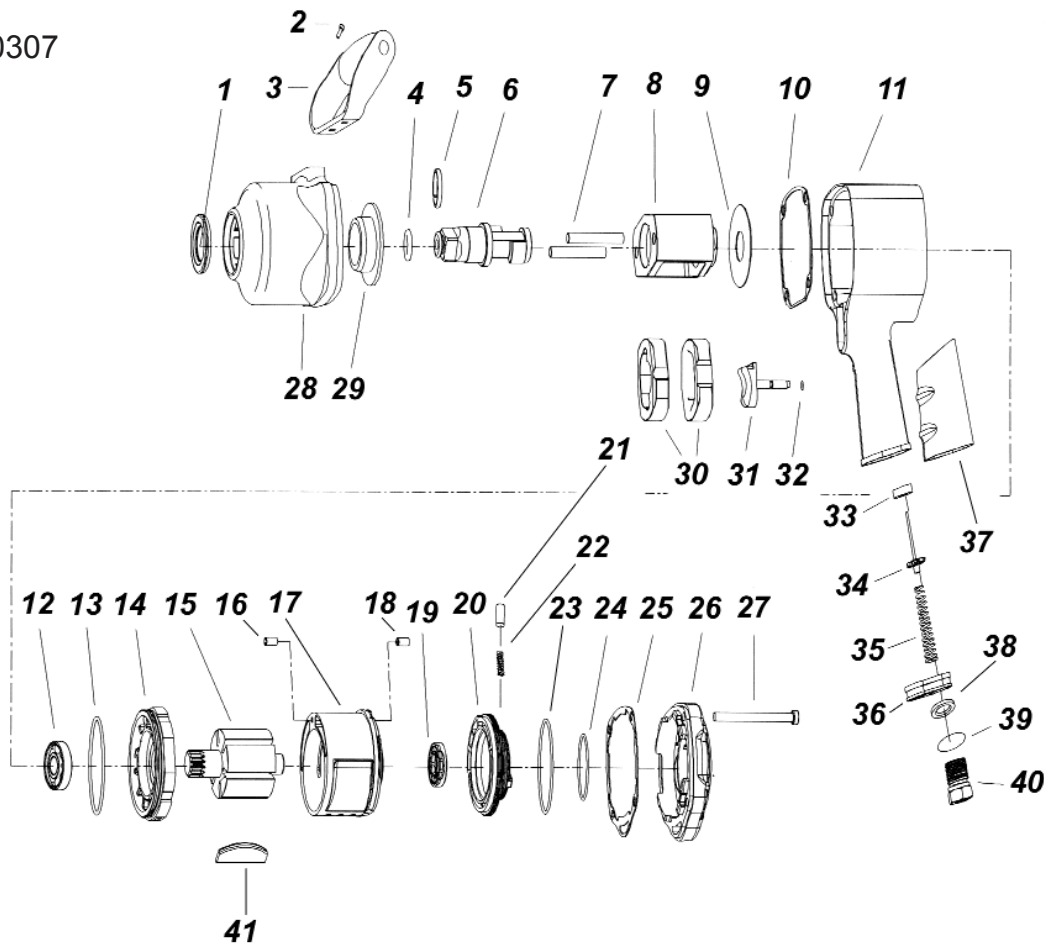

Issue: 1
 Date: 230307

ITEM	PART NO	DESCRIPTION	ITEM	PART NO	DESCRIPTION
1	SA6005.01	OIL SEAL	21	SA6005.21	PIN
2	SA6005.02	SCREW	22	SA6005.22	SPRING
3	SA6005.03	D-HANDLE	23	SA6005.23	O-RING
4	SA6005.04	O-RING	24	SA6005.24	O-RING
5	SA6005.05	ANVIL COLLAR	25	SA6005.25	REAR GASKET
6	SA6005.06	ANVIL	26	SA6005.26	REAR COVER
7	SA6005.07	HAMMER PIN	27	SA6005.27	SCREW
8	SA6005.08	HAMMER CAGE	28	SA6005.28	HAMMER CASE
9	SA6005.09	WASHER	29	SA6005.29	BUSHING
10	SA6005.10	FRONT GASKET	30	SA6005.30	HAMMER DOG
11	SA6005.11	MOTOR HOUSING	31	SA6005.31	TRIGGER
12	SA6005.12	BALL BEARING	32	SA6005.32	O-RING
13	SA6005.13	O-RING	33	SA6005.33	RETAINER
14	SA6005.14	FRONT PLATE	34	SA6005.34	VALVE STEM
15	SA6005.15	ROTOR	35	SA6005.35	SPRING
16	SA6005.16	SPRING PIN	36	SA6005.36	EXHAUST DEFLECTOR
17	SA6005.17	CYLINDER	37	SA6005.37	RUBBER
18	SA6005.18	SPRING PIN	38	SA6005.38	WASHER
19	SA6005.19	BALL BEARING	39	SA6005.39	O-RING
20	SA6005.20	REVERSE LEVER	40	SA6005.40	HOSE ADAPTOR(A/B)
			41	SA6005.41	ROTOR BLADE