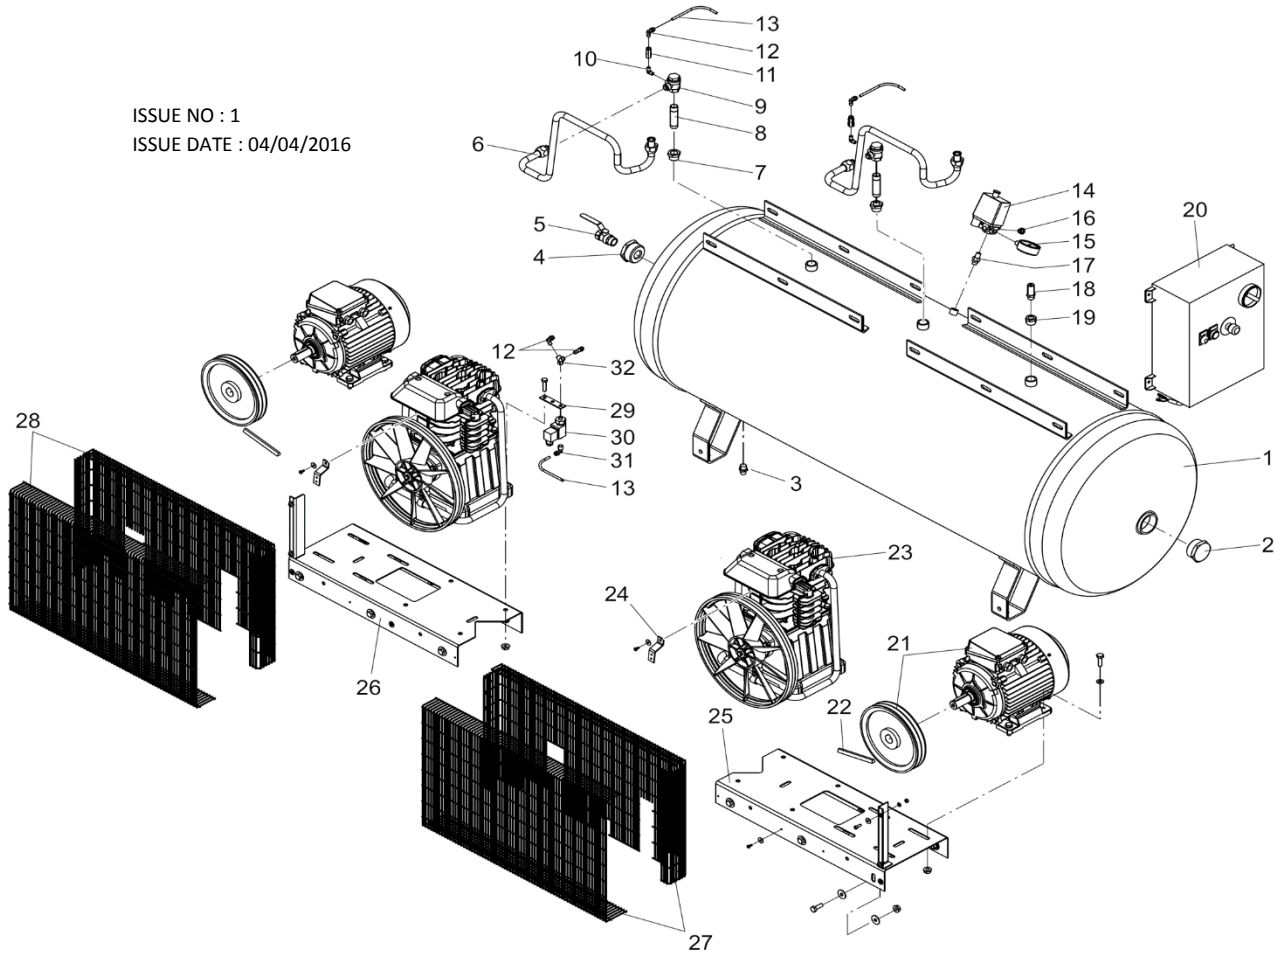

ISSUE NO : 1  
 ISSUE DATE : 04/04/2016

ITEM	PART NO	DESCRIPTION	ITEM	PART NO	DESCRIPTION
1	SAC5159440008	TANK 500ltr	18	SAC7192090000	SAFETY VALVE 3/8"
2	SAC7090050000	TANK PLUG	19	SAC7085010000	JOINT
3	SAC7130160000	TAP 3/8"	20	SAC7430640000	ELECTRIC BOX
4	SAC7085390000	JOINT	21	SAC4150520000	MOTOR/PULLEY KIT
5	SAC7130460000	TAP 3/4 "	22	SAC7370140000	BELT
6	SAC7231110000	DELIVERY TUBE	23	SAC3021110000	PUMP (AB858)
7	SAC7085070000	JOINT	24	SAC7458990000	BELT GUARD SUPPORT
8	SAC7232070000	EXTENSION 1/2"	25	SAC5010460008	BASE PLATE
9	SAC7190150000	NON-RETURN VALVE	26	SAC5010450008	BASE PLATE
10	SAC7080070000	PLUG (NLA)	27	SAC4170210000	BELT GUARD KIT
11	SAC7191010000	NON RETURN VALVE	28	SAC4170200000	BELTGUARD KIT
12	SAC7080560000	ELBOW	29	SAC7458900000	SUPPORT PLATE
13	SAC7230010000	RISLAN HOSE (SOLD PER 1 METER)	30	SAC7194200000	SOLENOID VALVE
14	SAC7250360000	PRESSURE SWITCH	31	SAC7080200000	ELBOW
15	SAC7110250000	GAUGE 250psi, 60mm OD, BTM FITTING	32	SAC7082060000	Y-CONNECTOR
16	SAC7090070000	PLUG 1/4"	33	SAC4080460000	SCREW KIT
17	SAC7082040000	JOINT			