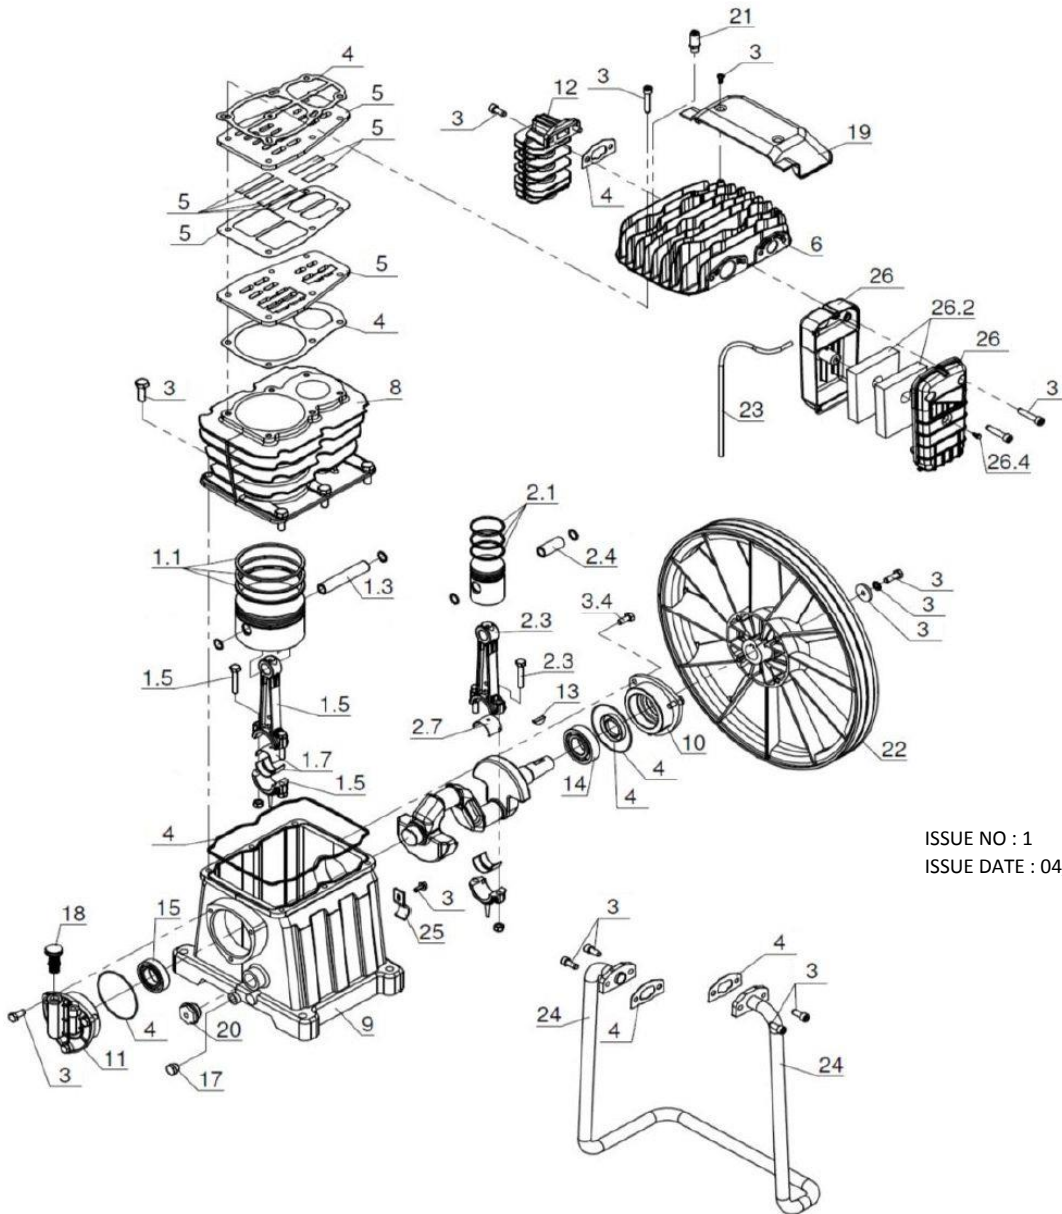

PARTS FOR :
COMPRESSOR 500ltr BELT DRIVE 2 X 7.5hp 3ph
2-STAGE WITH CAST CYLINDERS
MODELS: SAC5507575B

2 OF 2