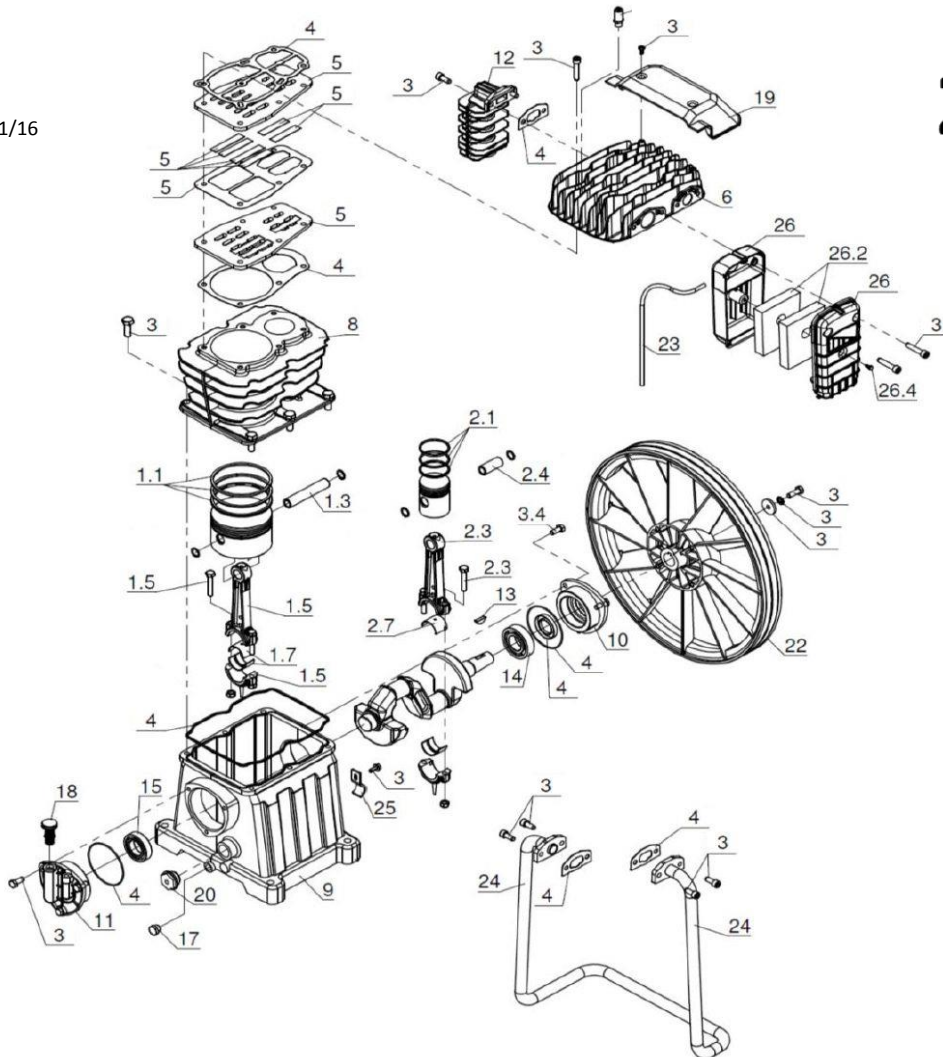

ISSUE NO : 1
ISSUE DATE : 07/01/16

2 OF 2

ITEM	PART NO	DESCRIPTION	ITEM	PART NO	DESCRIPTION
1	SAC4080870000	CON-ROD/PISTON KIT	9	SAC5070270008	CRANKCASE
1.1	SAC4080090000	PISTON RING SET (LOW)	10	SAC5082050008	REAR COVER
1.2	SAC7220140000	PISTON (LOW)	11	SAC5082090008	FRONT COVER
1.3	SAC7050150000	PISTON PIN	12	SAC5130010008	AFTERCOOLER
1.5	SAC4190370005	CON-ROD	13	SAC7051520000	KEY
1.7	SAC7062170000	BUSHING	14	SAC7060150000	BEARING 6206
2	SAC4080880000	HP CON ROD / PISTON KIT	15	SAC7060160000	BEARING 6006
2.1	SAC4080080000	PISTON RING SET (HIGH)	16	SAC7070110000	O-RING
2.2	SAC7220120000	PISTON (HIGH)	17	SAC7090090000	PLUG 1/4"
2.3	SAC4190370005	CON-ROD	18	SAC7091120000	BREATHER PLUG
2.4	SAC7050130000	PISTON PIN	19	SAC7153050000	COVER
2.7	SAC7062170000	BUSHING	20	SAC7188060000	OIL LEVEL GAUGE
3	SAC4080910000	SCREW KIT	21	SAC7192350000	SAFETY VALVE
4	SAC4081900000	GASKET KIT	22	SAC7201240000	FLYWHEEL
5	SAC4231240000	VALVE PLATE KIT	23	SAC7230040000	RILSAN HOSE
6	SAC5030620008	HEAD	24	SAC7232700000	INTERCOOLER
7	SAC5041150008	CRANKSHAFT	25	SAC7458910000	CLAMP
8	SAC5060720008	CYLINDER	26	SAC9700002979	FILTER
			26.2	SAC9103760330	FILTER ELEMENT