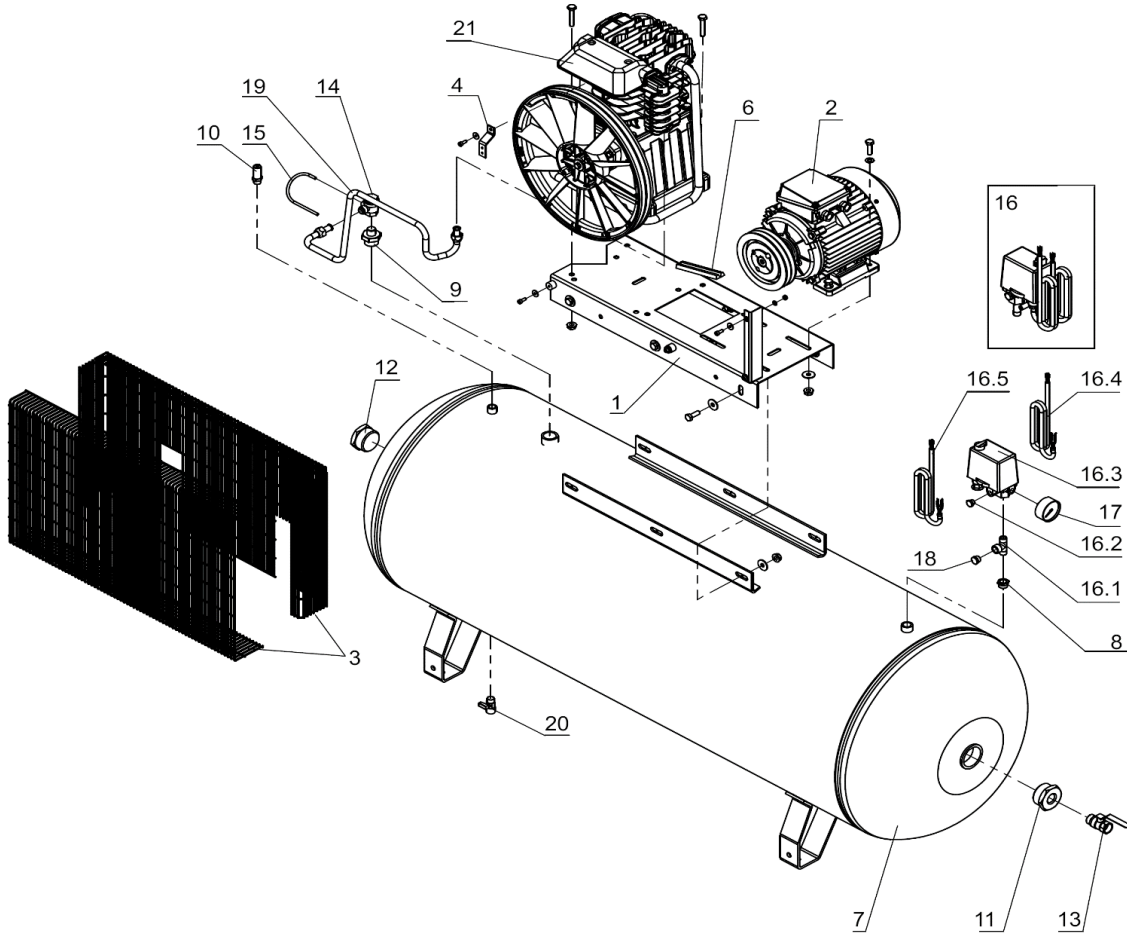

**PARTS FOR :**  
**COMPRESSOR 500LTR BELT DRIVE 7.5HP**  
**3PH 2- STAGE WITH CAST CYLINDERS**  
**MODEL: SAC55075B**

ISSUE NO : 1  
 ISSUE DATE : 07/01/16

**1 OF 2**

ITEM	PART NO	DESCRIPTION	ITEM	PART NO	DESCRIPTION
1	SAC5010460008	BASE PLATE	15	SAC7230010000	RISLAN HOSE (SOLD PER 1 METER)
2	SAC4150520000	MOTOR/PULLEY KIT	16	SAC4051970000	PRESSURE SWITCH KIT
3	SAC4170200000	BELTGUARD KIT INC 7240320000 7361050000	16.1	SAC7082690000	JOINT
4	SAC7458990000	BELT GUARD SUPPORT	16.2	SAC7090070000	PLUG 1/4"
6	SAC7370140000	BELT	16.3	SAC7250500000	PRESSURE SWITCH
7	SAC5159190008	TANK 500ltr	16.4	SAC7328700000	PRESSURE SWITCH CABLE
8	SAC7085020000	FITTING 1/2"-3/8" M/F	16.5	SAC7328690000	POWER CABLE
9	SAC7085030000	JOINT	17	SAC7110060000	GAUGE 230psi, 60mm OD, REAR FITTING
10	SAC7192090000	SAFETY VALVE 3/8"	18	SAC7090080000	PLUG
11	SAC7085390000	JOINT	19	SAC7231210000	DELIVERY PIPE
12	SAC7090050000	TANK PLUG	20	SAC7130160000	TAP 3/8"
13	SAC7130460000	TAP	21	SAC3021110000	PUMP (AB858)
14	SAC7190150000	NON-RETURN VALVE	23	SAC4080450000	SCREW KIT