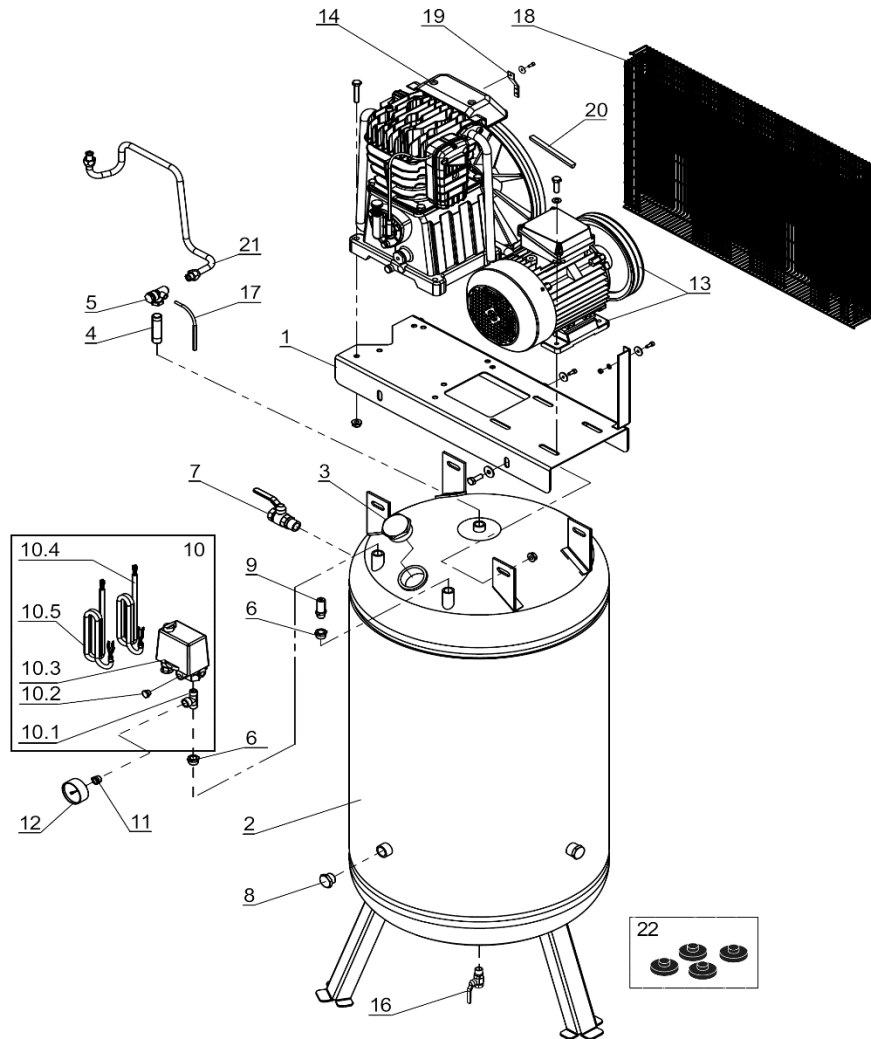

PARTS FOR :
COMPRESSOR 270LTR VERTICAL BELY DRIVE
5.5HP 3PH 2-STAGE WITH CAST CYLINDERS
MODELS: SACV42755B

ISSUE NO : 1
 ISSUE DATE : 01/03/16

1 OF 2

ITEM	PART NO	DESCRIPTION	ITEM	PART NO	DESCRIPTION
1	SAC5011270008	BASE PLATE	10.4	SAC7328690000	POWER CABLE
2	SAC5151210008	TANK 270ltr (VERTICAL)	10.5	SAC7328700000	PRESSURE SWITCH CABLE
3	SAC7090050000	TANK PLUG	11	SAC7085190000	FITTING 3/8"-1/4" M/F
4	SAC7232070000	EXTENSION 1/2"	12	SAC7110060000	GAUGE 230psi, 60mm OD, REAR FITTING
5	SAC7190150000	NON-RETURN VALVE	13	SAC4151350000	MOTOR/PULLEY KIT
6	SAC7085020000	FITTING 1/2"-3/8" M/F	14	SAC3021070000	PUMP (AB598)
7	SAC7130460000	TAP	16	SAC7130150000	TAP 1/2" M/F
8	SAC7090020000	PLUG, TANK	17	SAC7230010000	RISLAN HOSE (SOLD PER 1 METER)
9	SAC7192090000	SAFETY VALVE 3/8"	18	SAC4170100000	BELT GUARD KIT
10	SAC4051670000	PRESSURE SWITCH KIT	19	SAC7456190000	BELT GUARD SUPPORT
10.1	SAC7082690000	JOINT	20	SAC7370230000	BELT
10.2	SAC7090070000	PLUG 1/4"	21	SAC7230640000	DELIVERY TUBE
10.3	SAC7250490000	PRESSURE SWITCH	22	SAC4083470000	RUBBER FOOT KIT
			--	SAC4080520000	SCREW KIT (NOT SHOWN)

Sole UK Distributor,
 Sealey Group, Kempson Way,
 Suffolk Business Park,
 Bury St Edmunds, Suffolk, IP32 7AR

01284 757500
 01284 703534

www.sealey.co.uk
sales@sealey.co.uk

ITEM	PART NO	DESCRIPTION
1	SAC4080290000	INTAKE FILTER KIT
1.4	SAC7210690000	FILTER COVER
2	SAC4080850000	LP CON ROD/PISTON KIT
2.1	SAC4080840000	LP PISTON RING KIT
2.2	SAC7220340000	PISTON
2.3	SAC7050270000	PISTON PIN
2.5	SAC5050580008	CON ROD
3	SAC4080860000	HP CON ROD/PISTON KIT
3.1	SAC4080080000	PISTON RING SET (HIGH)
3.2	SAC7220120000	PISTON (HIGH)
3.3	SAC5050580008	CON ROD
3.4	SAC7050130000	PISTON PIN
4	SAC4080920000	SCREW KIT
5	SAC4082280000	GASKET KIT
6	SAC4231230000	VALVE PLATE
7	SAC5030610008	HEAD
8	SAC5041490008	CRANKSHAFT