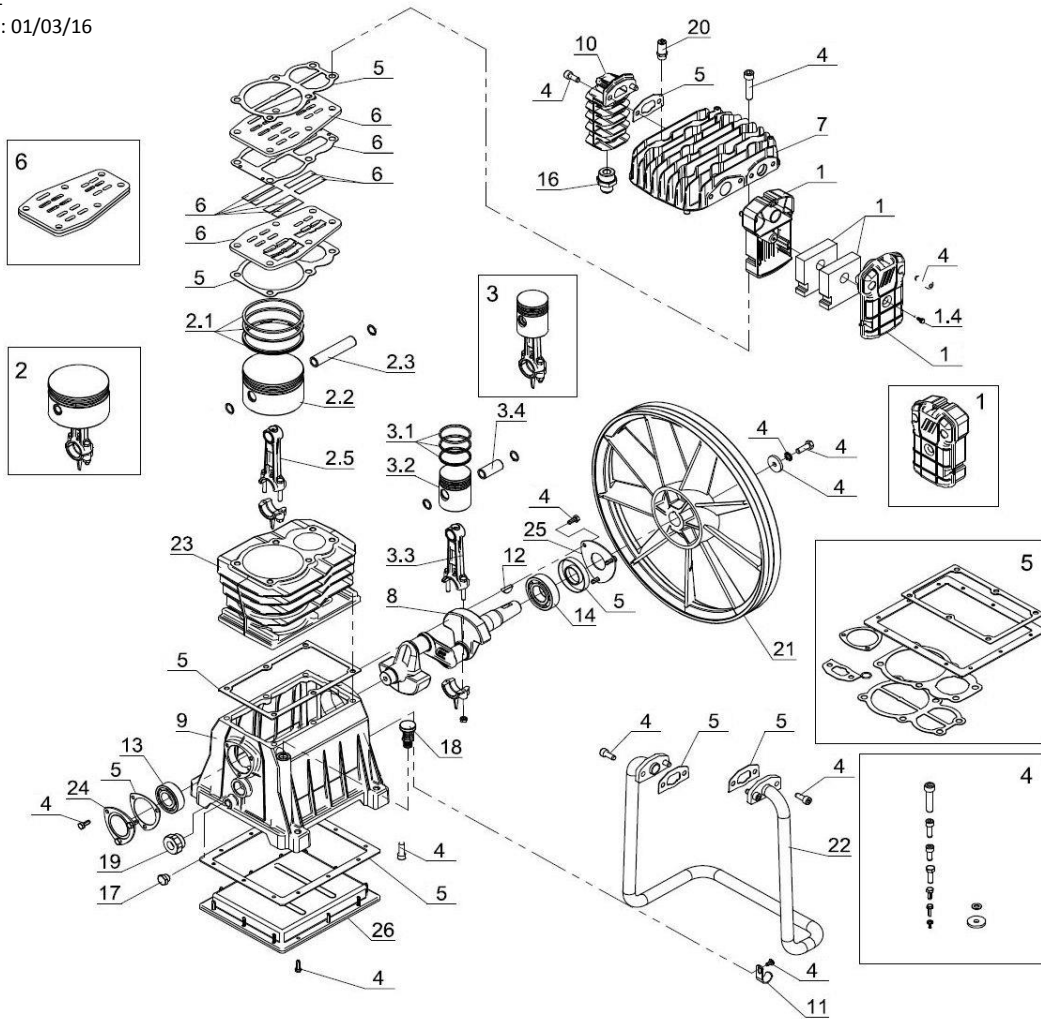

ITEM	PART NO	DESCRIPTION
1	SAC4080290000	INTAKE FILTER KIT
1.4	SAC7210690000	FILTER COVER
2	SAC4080850000	LP CON ROD/PISTON KIT
2.1	SAC4080840000	LP PISTON RING KIT
2.2	SAC7220340000	PISTON
2.3	SAC7050270000	PISTON PIN
2.5	SAC5050580008	CON ROD
3	SAC4080860000	HP CON ROD/PISTON KIT
3.1	SAC4080080000	PISTON RING SET (HIGH)
3.2	SAC7220120000	PISTON (HIGH)
3.3	SAC5050580008	CON ROD
3.4	SAC7050130000	PISTON PIN
4	SAC4080920000	SCREW KIT
5	SAC4082280000	GASKET KIT
6	SAC4231230000	VALVE PLATE
7	SAC5030610008	HEAD
8	SAC5041490008	CRANKSHAFT

ITEM	PART NO	DESCRIPTION
9	SAC5071020008	CRANKCASE
10	SAC5130110008	AFTERCOOLER
11	SAC7043050000	CLAMP
12	SAC7051520000	KEY
13	SAC7060060000	BEARING 6205
14	SAC7060150000	BEARING 6206
16	SAC7081190000	JOINT
17	SAC7090090000	PLUG 1/4"
18	SAC9700001377	VENT PLUG
19	SAC7180060000	OIL SIGHT GLASS
20	SAC7192350000	SAFETY VALVE
21	SAC7201050000	FLYWHEEL
22	SAC7232220000	AFTERCOOLER
23	SAC7575460000	CYLINDER
24	SAC7650070000	FRONT COVER
25	SAC7650080000	REAR COVER
26	SAC7650090000	CRANKCASE BASE