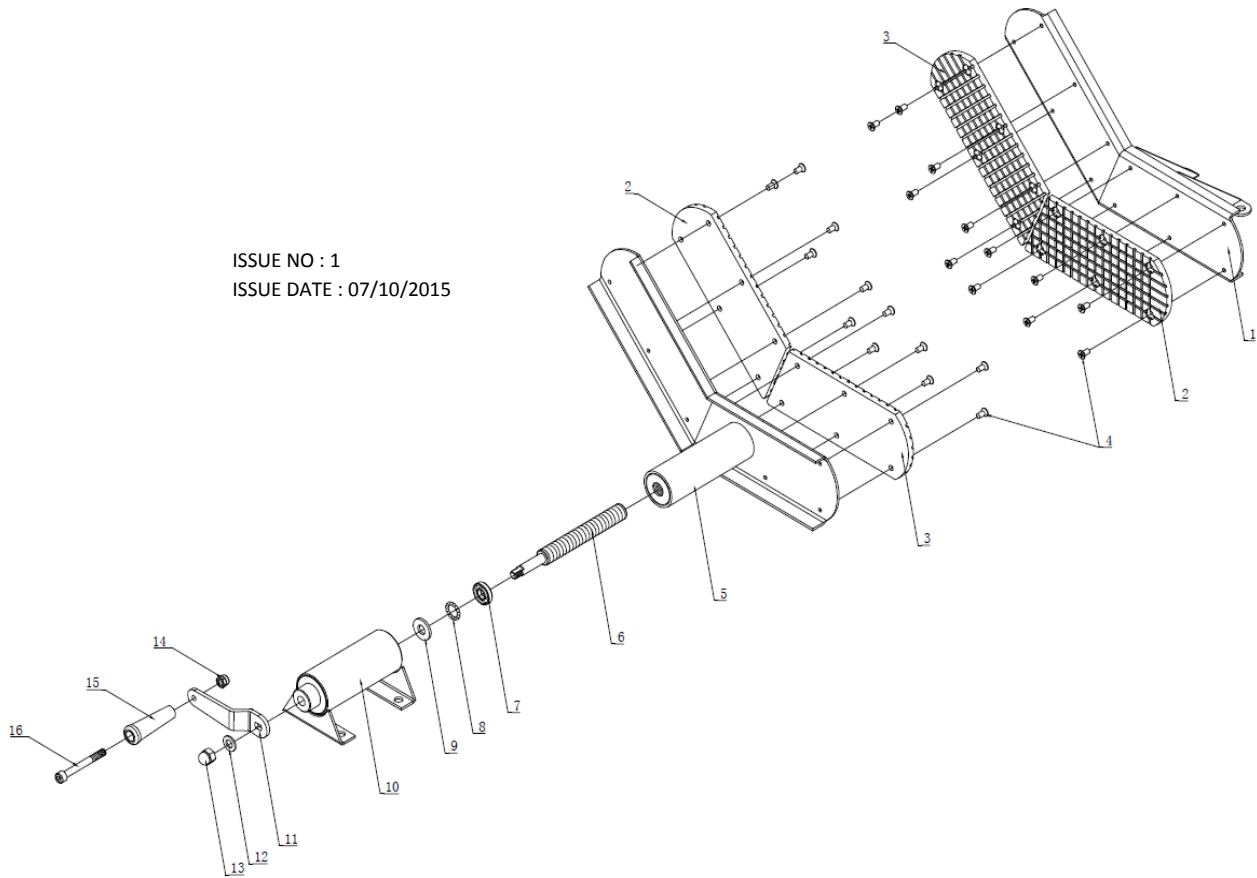

**PARTS FOR :**  
**WHEEL CLAMP UPGRADE FOR**  
**MOTORCYCLE LIFTS**  
**MODELS: WCR01**

ISSUE NO : 1  
ISSUE DATE : 07/10/2015

ITEM	PART NO	DESCRIPTION	ITEM	PART NO	DESCRIPTION
1	WCR01.01	FIXING CLAMP ASS'Y	9	WCR01.09	STEEL BALL COVER
2	WCR01.02	RUBBER PADDLE	10	WCR01.10	ADJUSTABLE FRAME FIXING PARTS
3	WCR01.03	RUBBER PADDLE	11	WCR01.11	ROCKING HANDLE
4	WCR01.04	SCREW	12	WCR01.12	WASHER
5	WCR01.05	ADJUSTABLE FRAME WORKING PARTS	13	WCR01.13	NUT
6	WCR01.06	SHORT SCREW ROD	14	WCR01.14	NUT
7	WCR01.07	STEEL BALL BASE	15	WCR01.15	HANDLE
8	WCR01.08	STEEL BALL	16	WCR01.16	SCREW