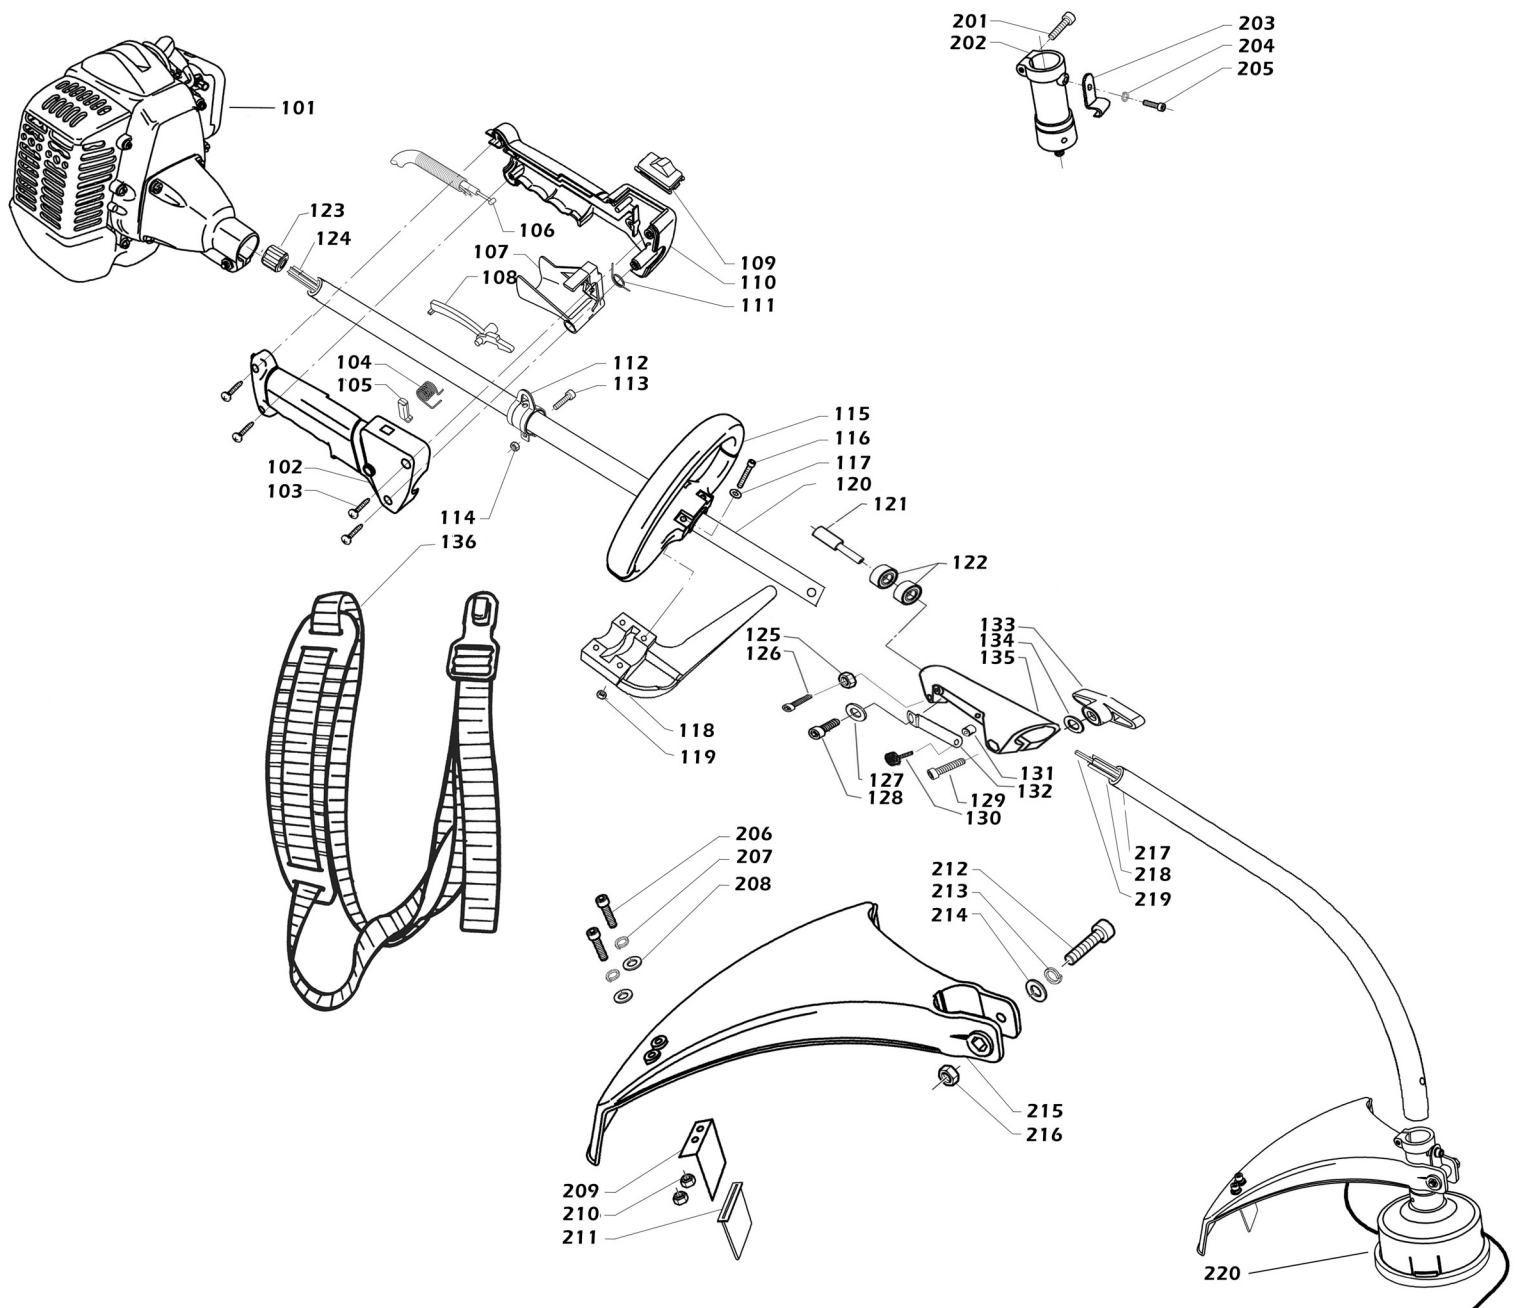

26cc Petrol Line Trimmer

Stock No.14160

Part No.GTP26

Helpline: (023) 8049 4344. Sales Desk: (023) 8049 4333. General Enquiries: (023) 8026 6355.

DRAPER TOOLS LTD, HURSLEY ROAD, CHANDLER'S FORD, EASTLEIGH, HANTS. SO53 1YF. U.K. internet: www.draper.co.uk e-mail: sales@drapertools.com