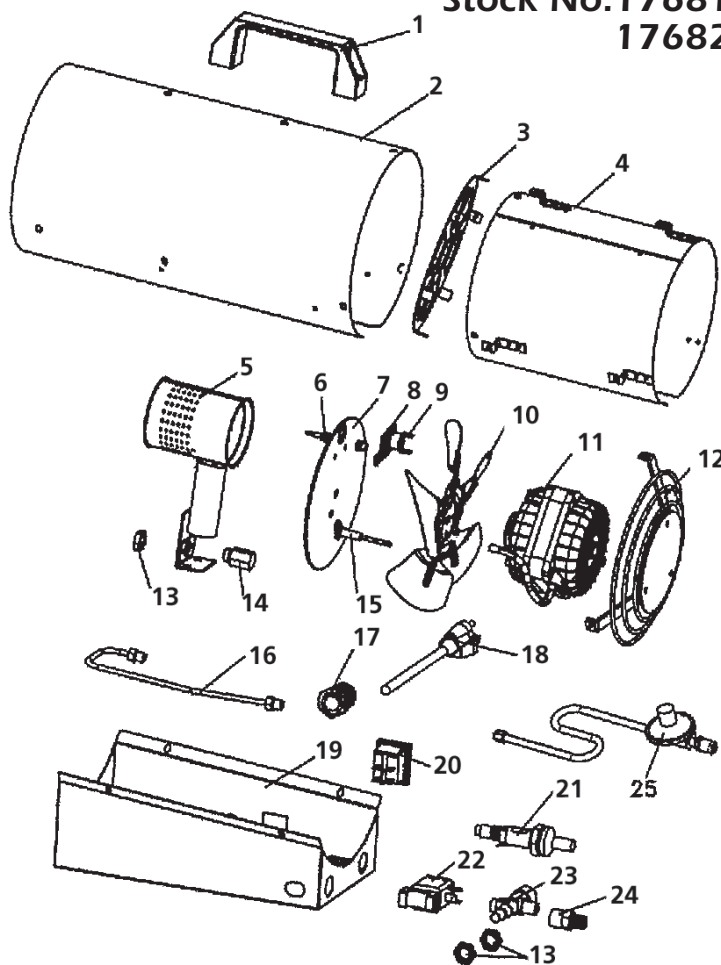

SPARE PARTS LISTING & DRAWING SHEET FOR Propane Space Heater

Stock No.17681
17682

Part No.PSH50
PSH50SS

KEY No.	PART No.	STOCK No.	DESCRIPTION
1	YPSH50-1	17698	Handle
2	YPSH50-2	17699	Outer cylinder
3	YPSH50-3	17700	Front guard
4	YPSH50-4	17701	Middle cylinder assembly
5	YPSH50-5	17702	Burner
6	YPSH50-6	17703	Thermocouple
7	YPSH50-7	17705	Flame holder
8	YPSH50-8	17706	High limit switch bracket
9	YPSH50-9	17707	High limit switch
10	YPSH50-10	17708	Fan
11	YPSH50-11	17709	Motor assembly
12	YPSH50-12	17710	Inlet grille
13	YPSH50-13	17711	Nut

KEY No.	PART No.	STOCK No.	DESCRIPTION
14	YPSH50-14	17712	Nozzle
15	YPSH50-15	17713	Electrode igniter
16	YPSH50-16	17714	Fuel tube assembly
17	YPSH50-17	17715	Strain relief bush
18	YPSH50-18	17716	Power cable assembly
19	YPSH50-19	17717	Control box
20	YPSH50-20	17718	Power switch
21	YPSH50-21	17719	Piezo igniters
22	YPSH50-22	17721	Solenoid valve assembly
23	YPSH50-23	17723	Gas valve
24	YPSH50-24	17724	Regulator connector
25	YPSH50-25	17725	Hose/Regulator assembly