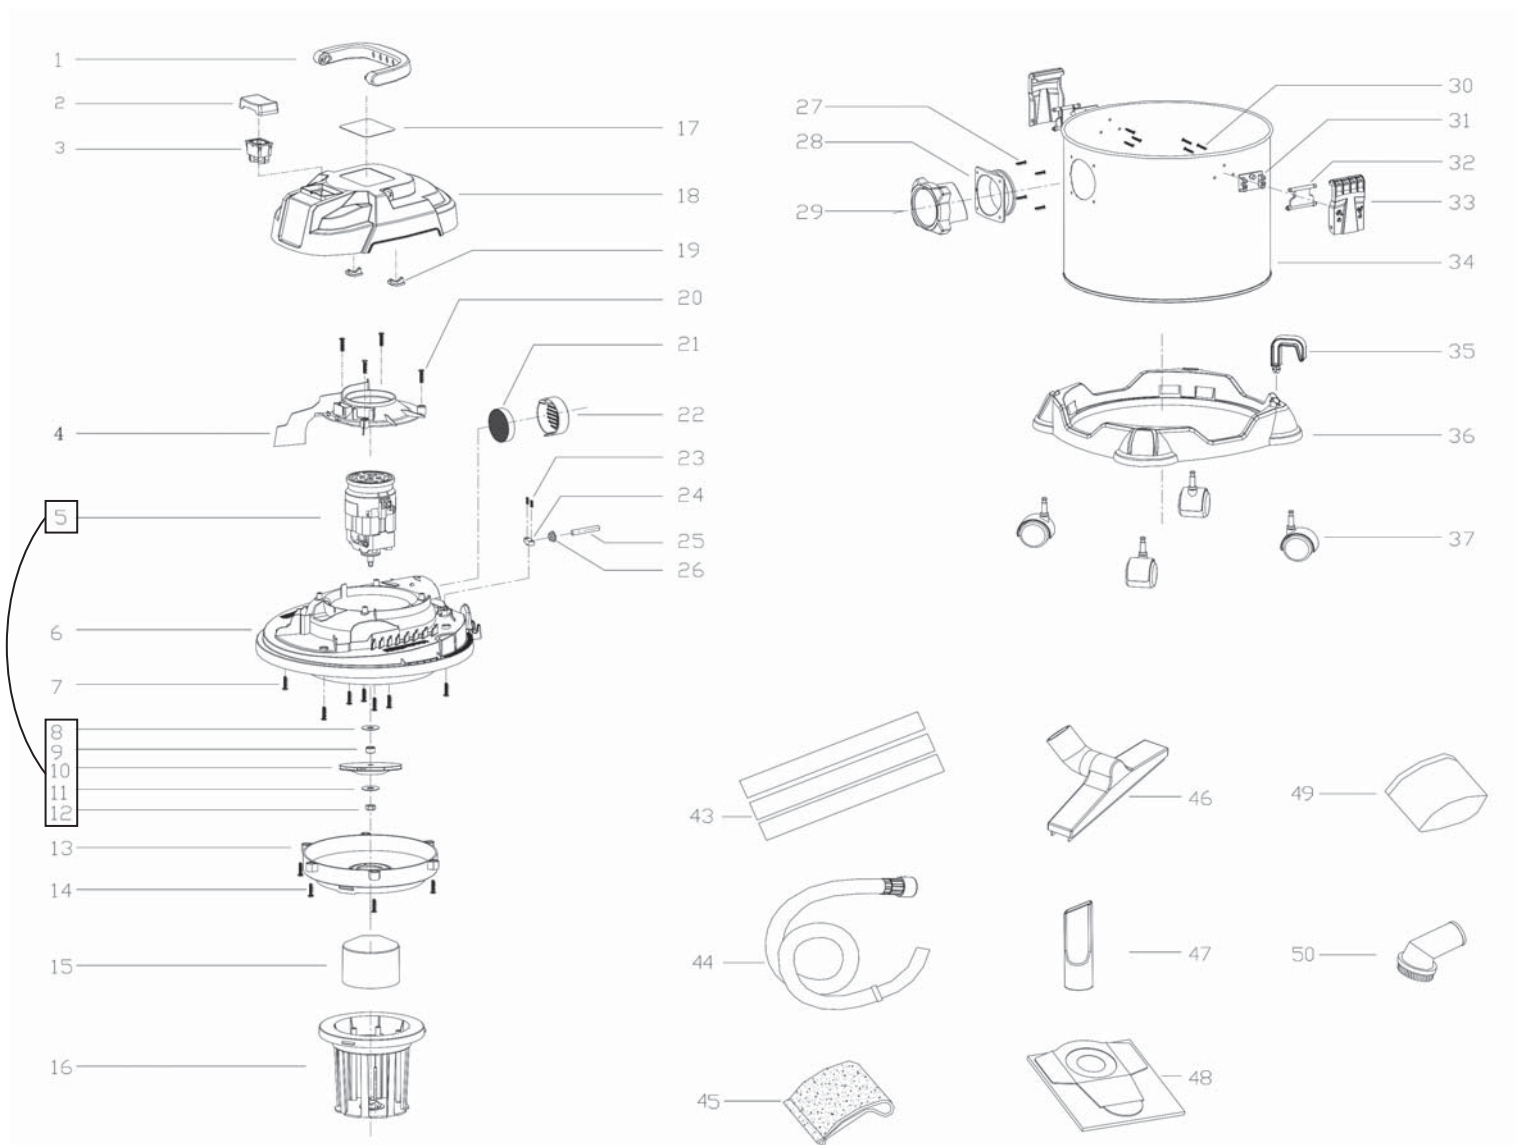

230V 15L WET AND DRY VACUUM CLEANER 20514

SPARE PARTS LISTING SHEET

KEY No.	PART No.	STOCK No.	DESCRIPTION
1	YWDVSS-1	66256	Handle
2	YWDVSS-2	66260	Switch push button
3	YWDVSS-3	66261	Switch
4	YWDVSS-4	66263	Motor top cover
4	YWDVSS-4A	81940	Top cover (B/C 195551 onwards)
5	YWDVSS-5	66264	Motor
5	YWDVSS-5A	81941	Motor (B/C 195551 onwards)
6	YWDVSS-6	66265	Motor base cover
6	YWDVSS-6A	81952	Base cover (B/C 195551 onwards)
7	YWDVSS-7	66266	Screw
8		see no.5	Washer
9		see no.5	Bushing
10		see no.5	Fan
11		see no.5	Washer
12		see no.5	Nut
13	YWDVSS-13	66341	Air inlet grid
14	YWDVSS-14	66425	Screw
15	YWDVSS-15	66461	Floating block
16	YWDVSS-16	66463	Filter support
17	YWDVSS-17	66470	Name plate
18	YWDVSS-18	66474	Top cover
19	YWDVSS-19	66553	Stopple
20	YWDVSS-20	66619	Screw
21	YWDVSS-21	66625	Air outlet foam

KEY No.	PART No.	STOCK No.	DESCRIPTION
22	YWDVSS-22	66626	Air outlet plate
23	YWDVSS-23	66627	Screw
24	YWDVSS-24	66641	Power cord plate
25	YWDVSS-25	66757	Power cord
26	YWDVSS-26	66768	Power cord sheathing
27	YWDVSS-27	66771	Screw
28	YWDVSS-28	66772	Suction connection plate
29	YWDVSS-29	66784	Suction connection
30	YWDVSS-30	66813	Screw
31	YWDVSS-31	66822	Clip base
32	YWDVSS-32	66824	Clip 1
33	YWDVSS-33	66826	Clip 2
34	YWDV15SS-34	66831	Tank-15L
35	YWDVSS-35	66861	Cord hook
36	YWDVSS-36	66878	Tank base
37	YWDVSS-37	67124	Wheel
43	AWDVSS-43	67794	Tube
44	AWDVSS-44	67812	Hose
45	AWDVSS-45	67818	Filter foam
46	AWDVSS-46	67819	Wet brush
47	AWDVSS-47	67999	Crevice tool
48	AWDV15SS-48	74354	Paper bag (3-pack)
49	AWDVSS-49	68049	Cloth filter
50	AWDVSS-50	68301	Round brush

Helpline: (023) 8049 4344. Sales Desk: (023) 8049 4333. General Enquiries: (023) 8026 6355.

230V 15L WET AND DRY
VACUUM CLEANER
20514

SPARE PARTS DRAWING SHEET

Helpline: (023) 8049 4344. Sales Desk: (023) 8049 4333. General Enquiries: (023) 8026 6355.