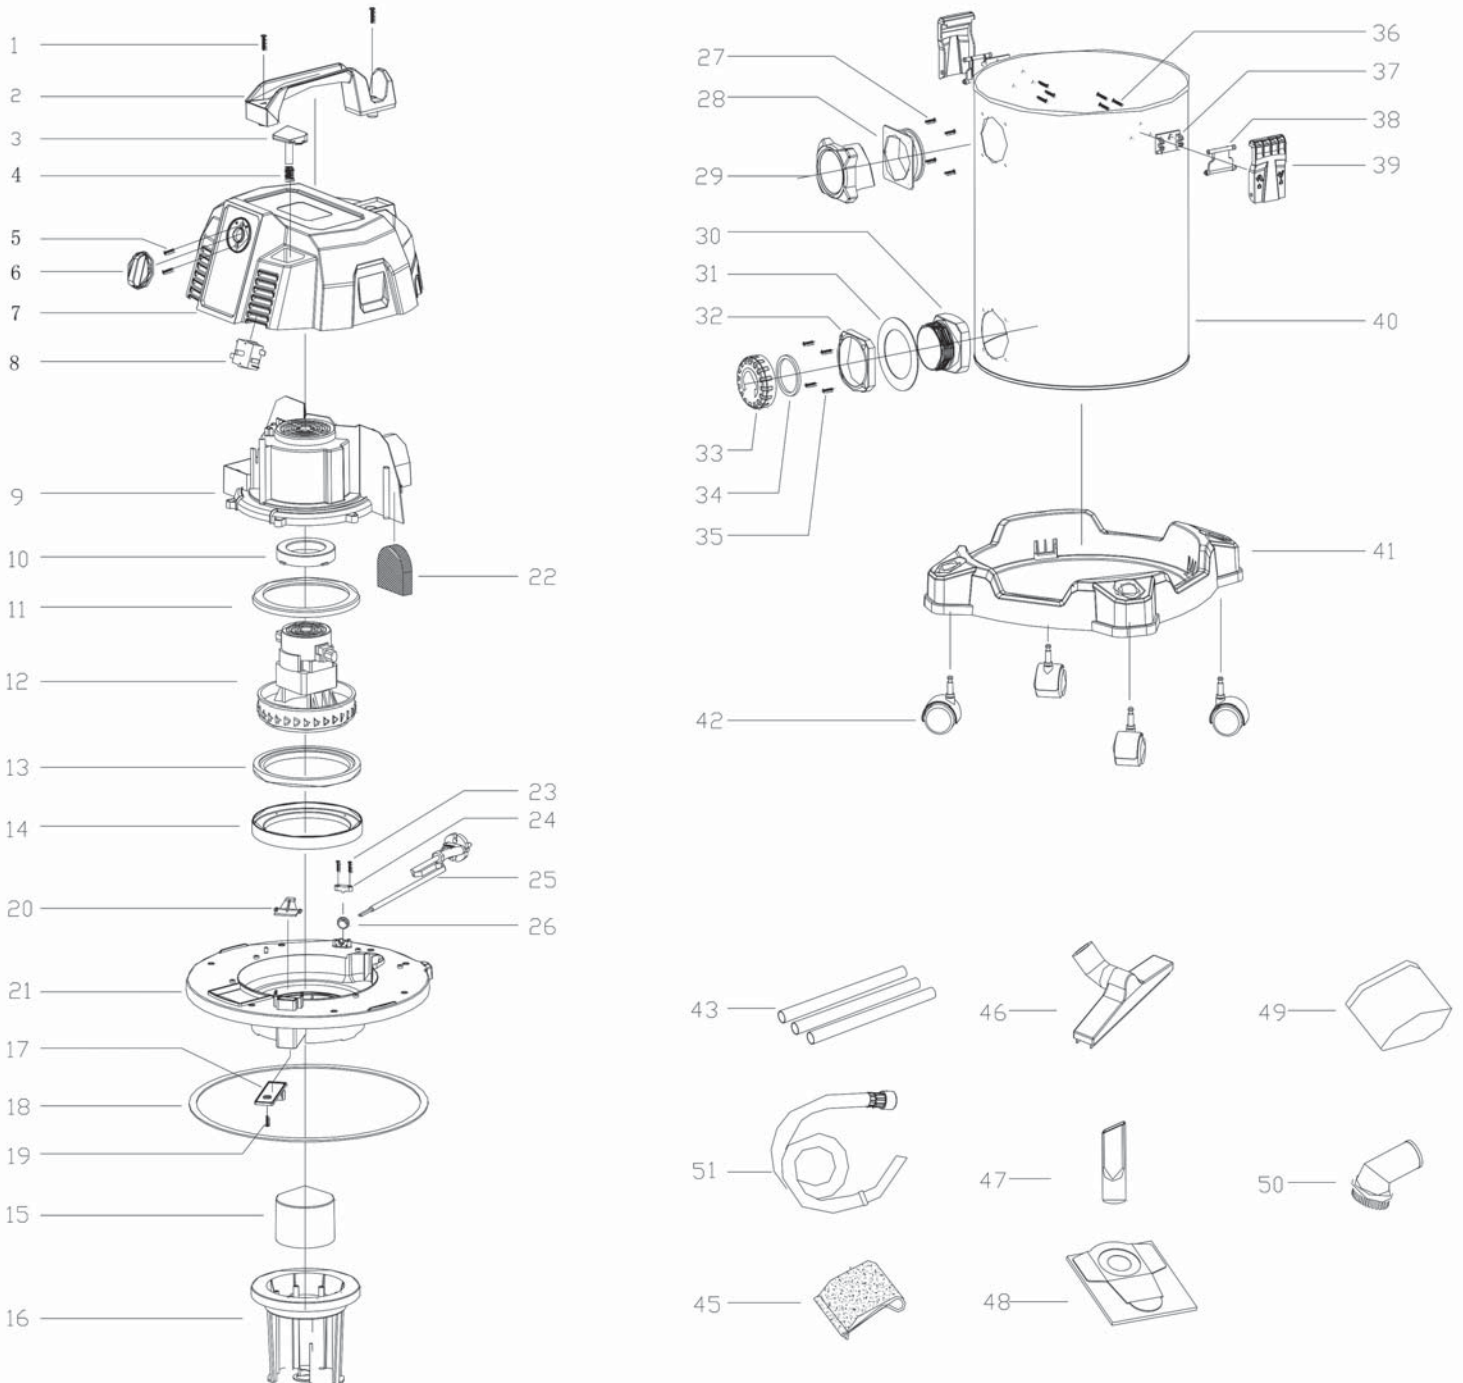

Helpline: (023) 8049 4344. Sales Desk: (023) 8049 4333. General Enquiries: (023) 8026 6355.

DRAPER TOOLS LTD, HURSLEY ROAD, CHANDLER'S FORD, EASTLEIGH, HANTS. SO53 1YF. U.K website: drapertools.com e-mail: sales@drapertools.com

RDDH0217