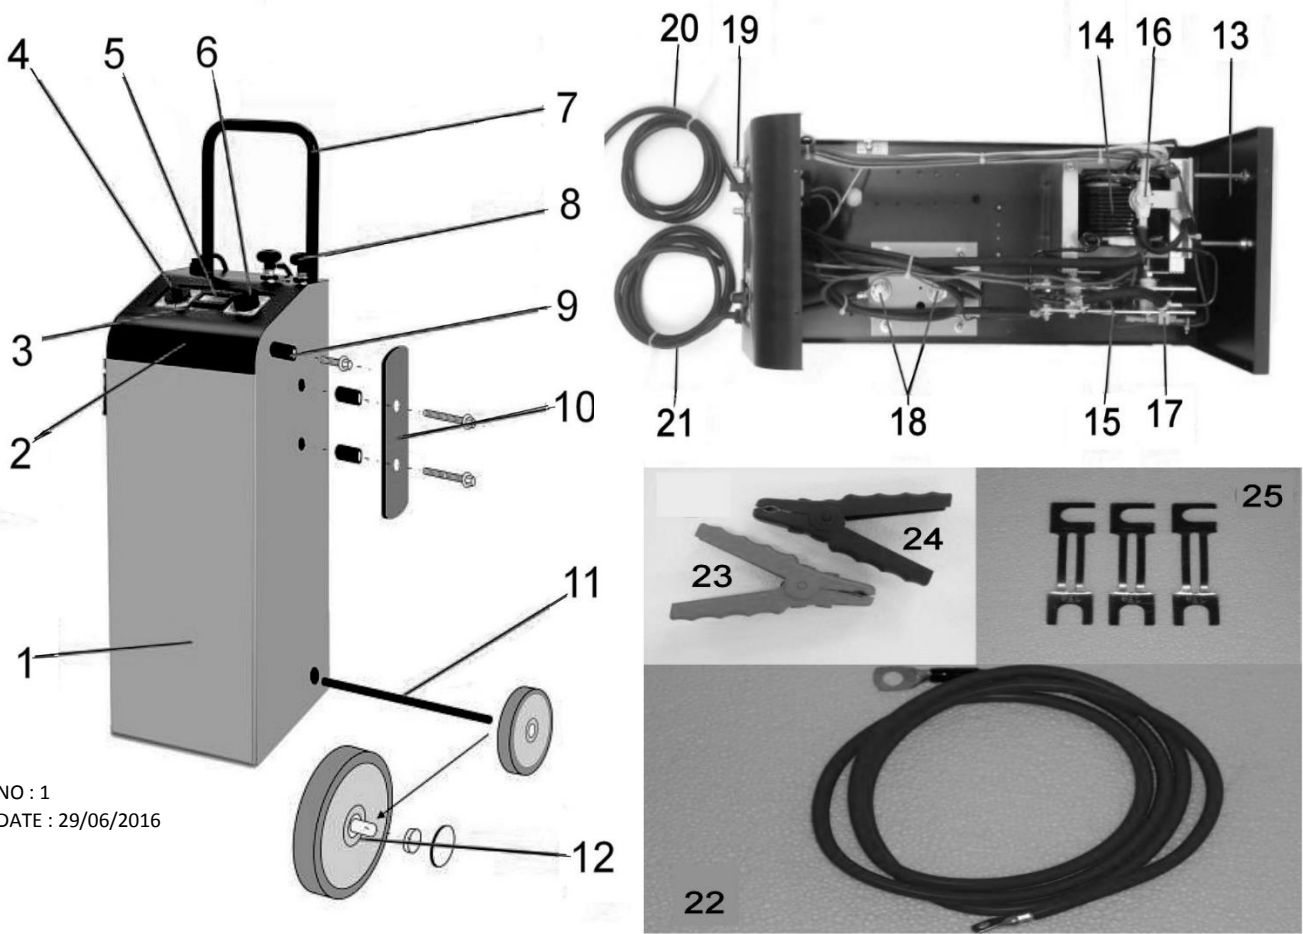

**PARTS FOR :**  
**STARTER/CHARGER 550Amp 12/24v**  
**MODELS: SUPERSTART550**

ISSUE NO : 1  
 ISSUE DATE : 29/06/2016

ITEM	PART NO	DESCRIPTION	ITEM	PART NO	DESCRIPTION
1	SSTART650.01	FRONT PANEL	14	SSTART550.14	TRANSFORMER
2	SSTART650.02	TOP PANEL	15	SSTART550.15	RECTIFIER
3	SSTART650.03	DISPLAY PANEL SUPPORT	16	SSTART650.16	THERMOSTAT (13)
4	SSTART650.04	TIMER	17	SSTART650.17	THERMOSTAT (11)
5	SSTART650.05	DISPLAY	18	SSTART650.18	FUSE OUTPUTS
6	SSTART650.06	SWITCH(6 POSITIONS)	19	SSTART650.19	12-24V OUTPUT
7	SSTART650.07	HANDLE	20	SSTART650.20	POWER SUPPLY CABLE
8	SSTART650.08	OUTPUT KNOB	21	SSTART550.21	NEGATIVE OUTPUT CABLE
9	SSTART650.09	CLAMP SUPPORT KIT	22	SSTART550.22	POSITIVE OUTPUT CABLE
10	SSTART650.10	CABLE REEL KIT	23	SSTART650.23A	POSITIVE CLAMP
11	SSTART650.11	AXLE	24	SSTART650.23B	NEGATIVE CLAMP
12	SSTART650.12	WHEEL KIT	25	SSTART650.24	FUSE KIT 10PCS (100A)
13	SSTART650.13	BASE PANEL			