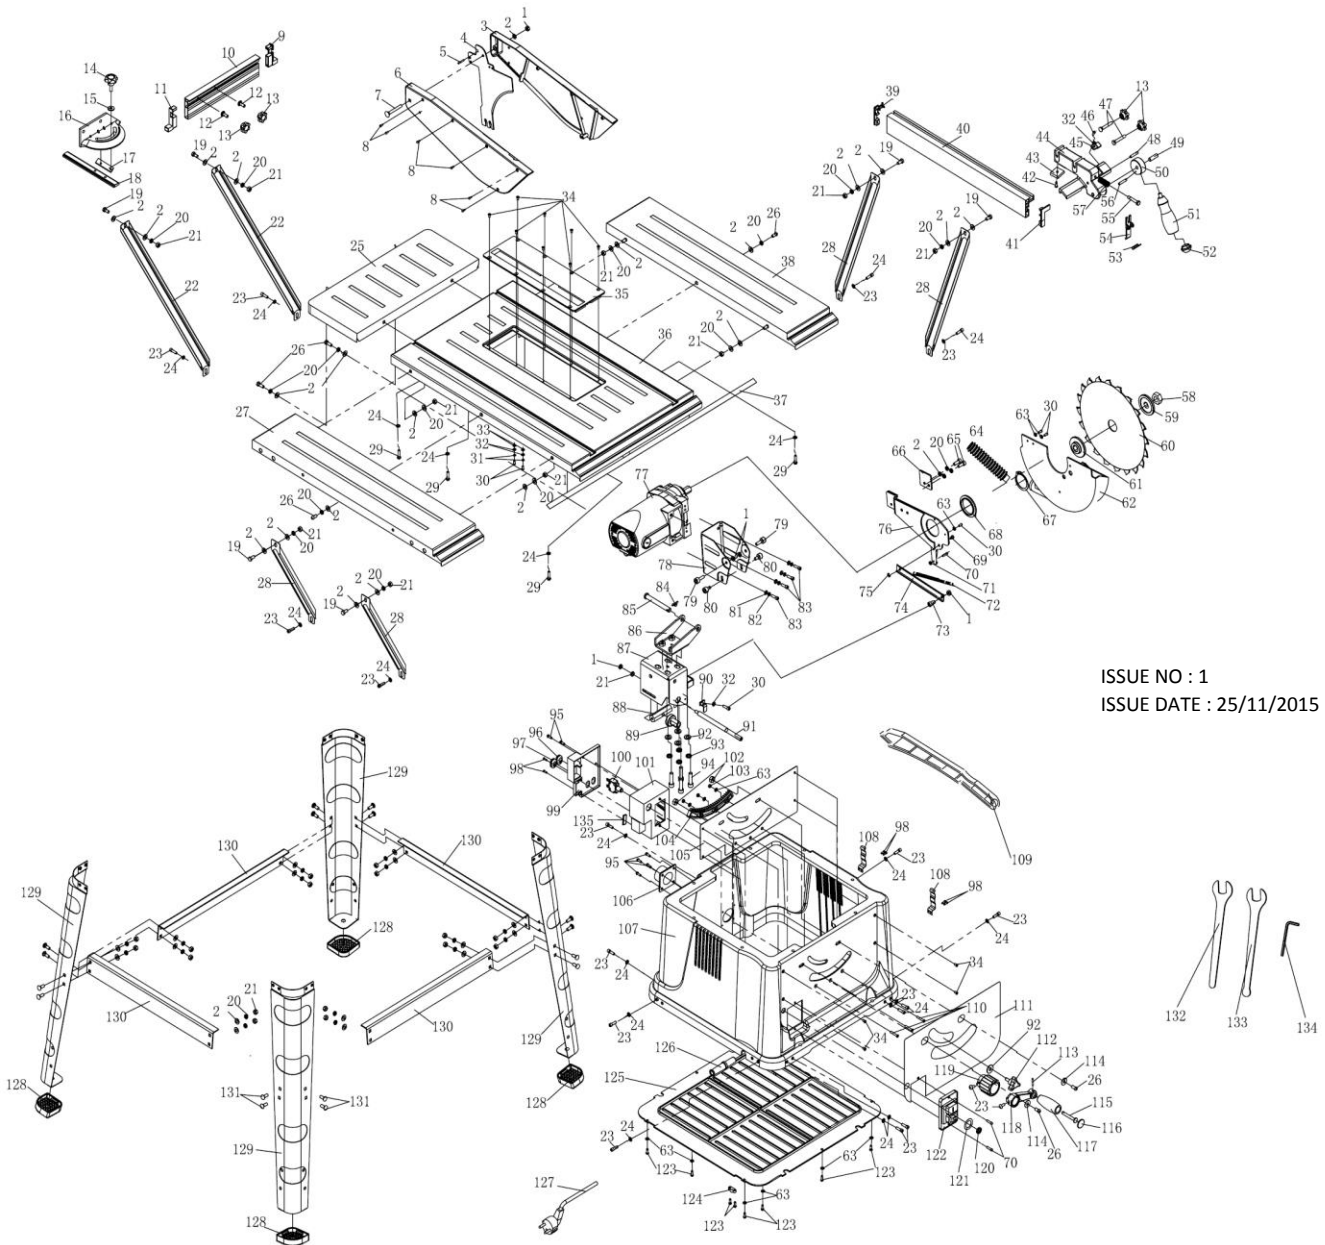

PARTS FOR :
TABLE SAW 254mm 230V
MODEL: TS10P

1 OF 2

ISSUE NO : 1
ISSUE DATE : 25/11/2015

Sole UK Distributor,
Sealey Group, Kempson Way,
Suffolk Business Park,
Bury St Edmunds, Suffolk, IP32 7AR

01284 757500